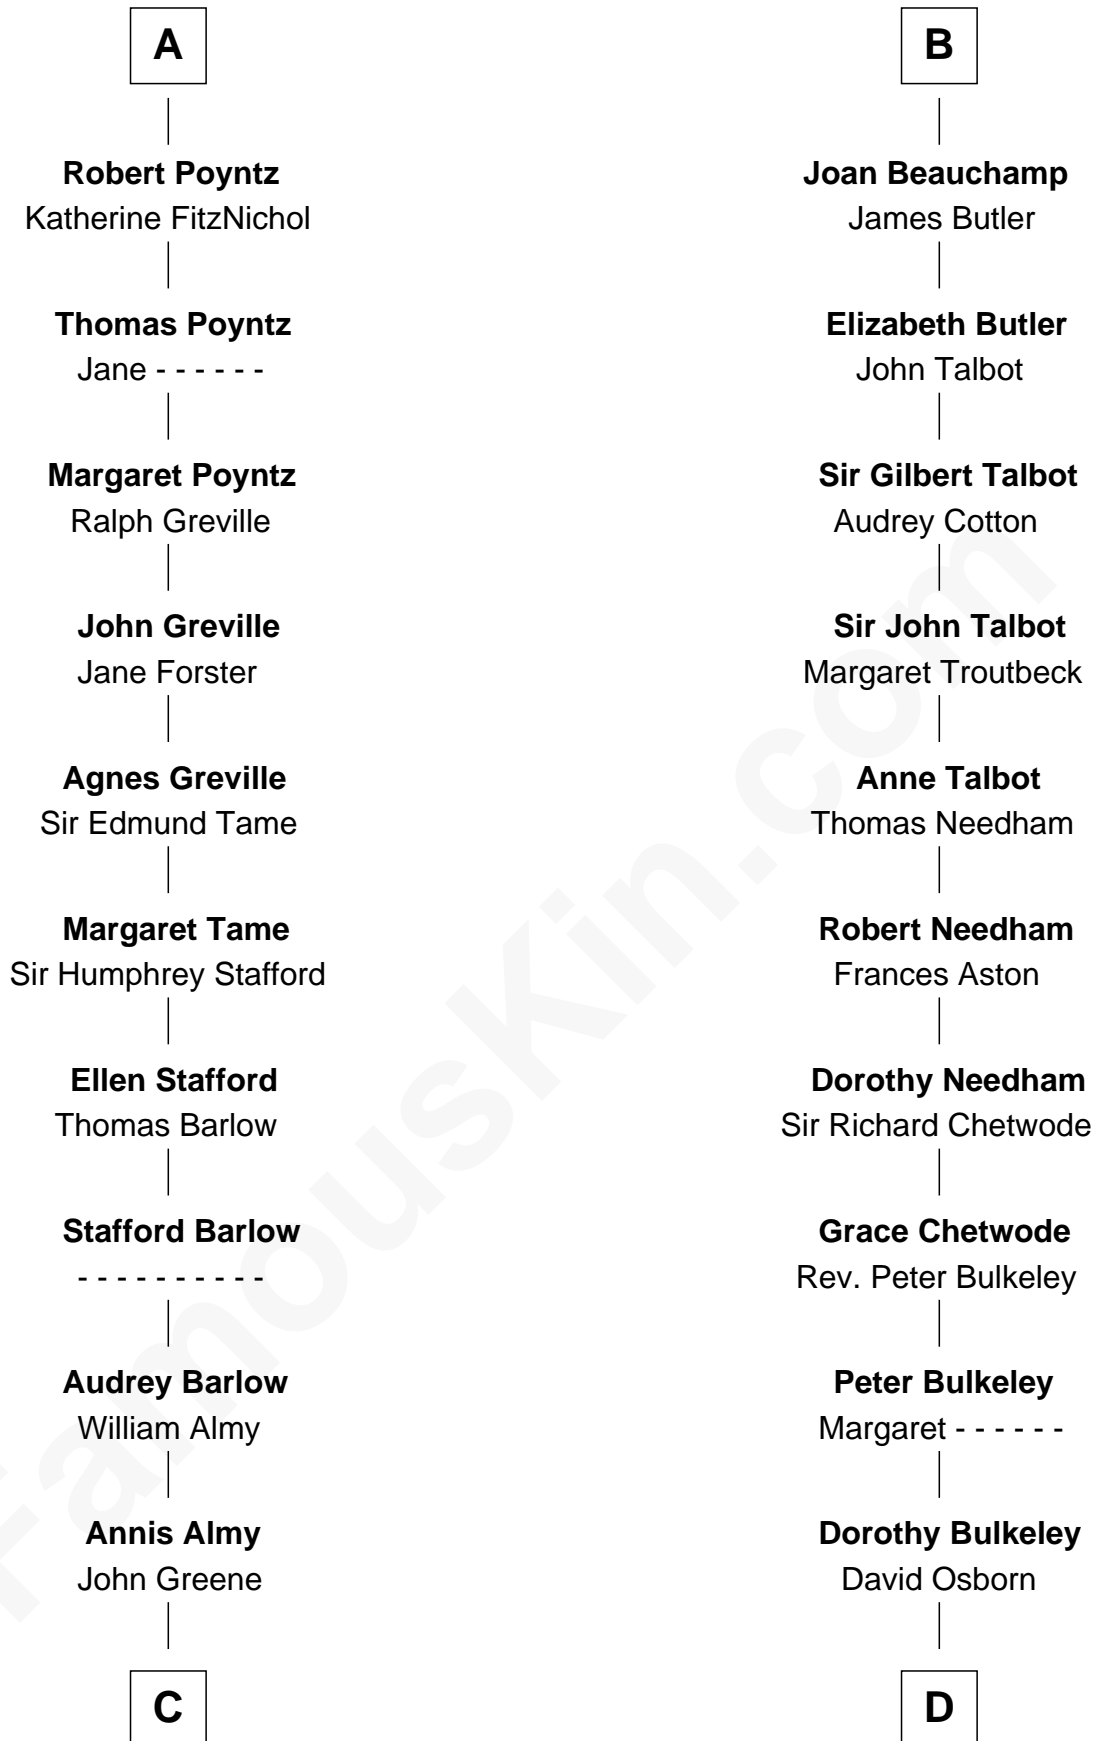

## Relationship Chart of

### William Greene

*2nd Governor of Rhode Island*

19th cousin 2 times removed of

### Jay Gould

*American Railroad "Robber Baron"*

**C**

**Samuel Greene**

Mary Gorton

**William Greene**

Catharine Greene

**William Greene**

**John Burr Gould**

Mary More

**Jay Gould**

*"Robber Baron"*