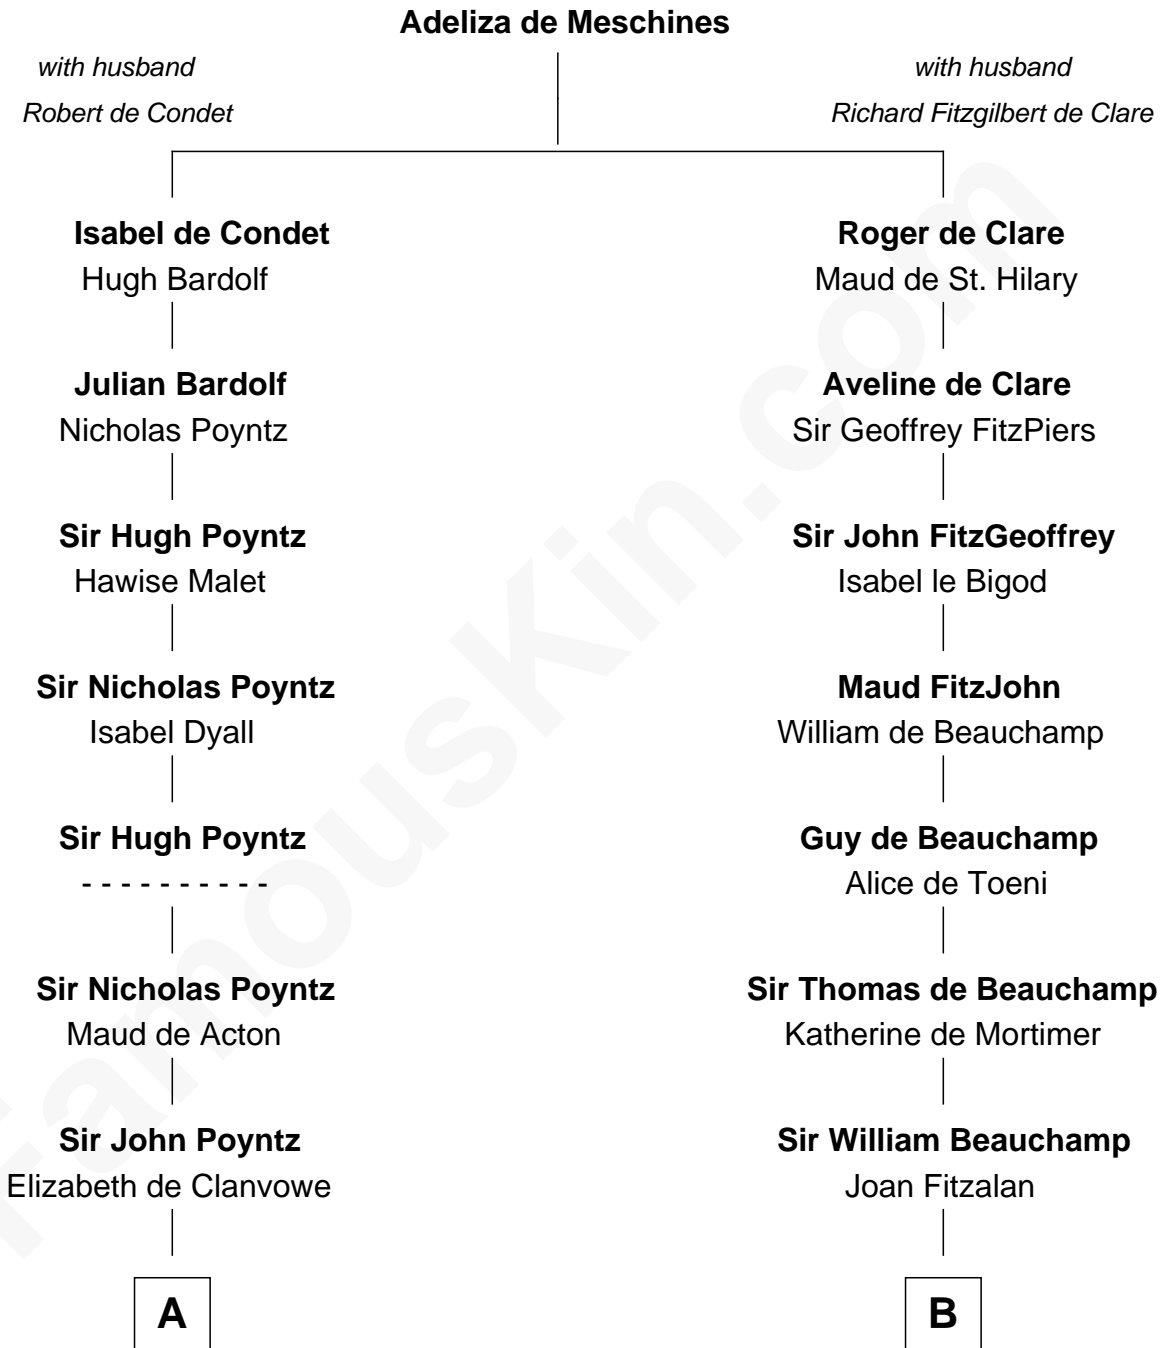

## Relationship Chart of

### William Greene

*2nd Governor of Rhode Island*

19th cousin 2 times removed of

### Jay Gould

*American Railroad "Robber Baron"*

**C**

**Samuel Greene**

Mary Gorton

**William Greene**

Catharine Greene

**William Greene**