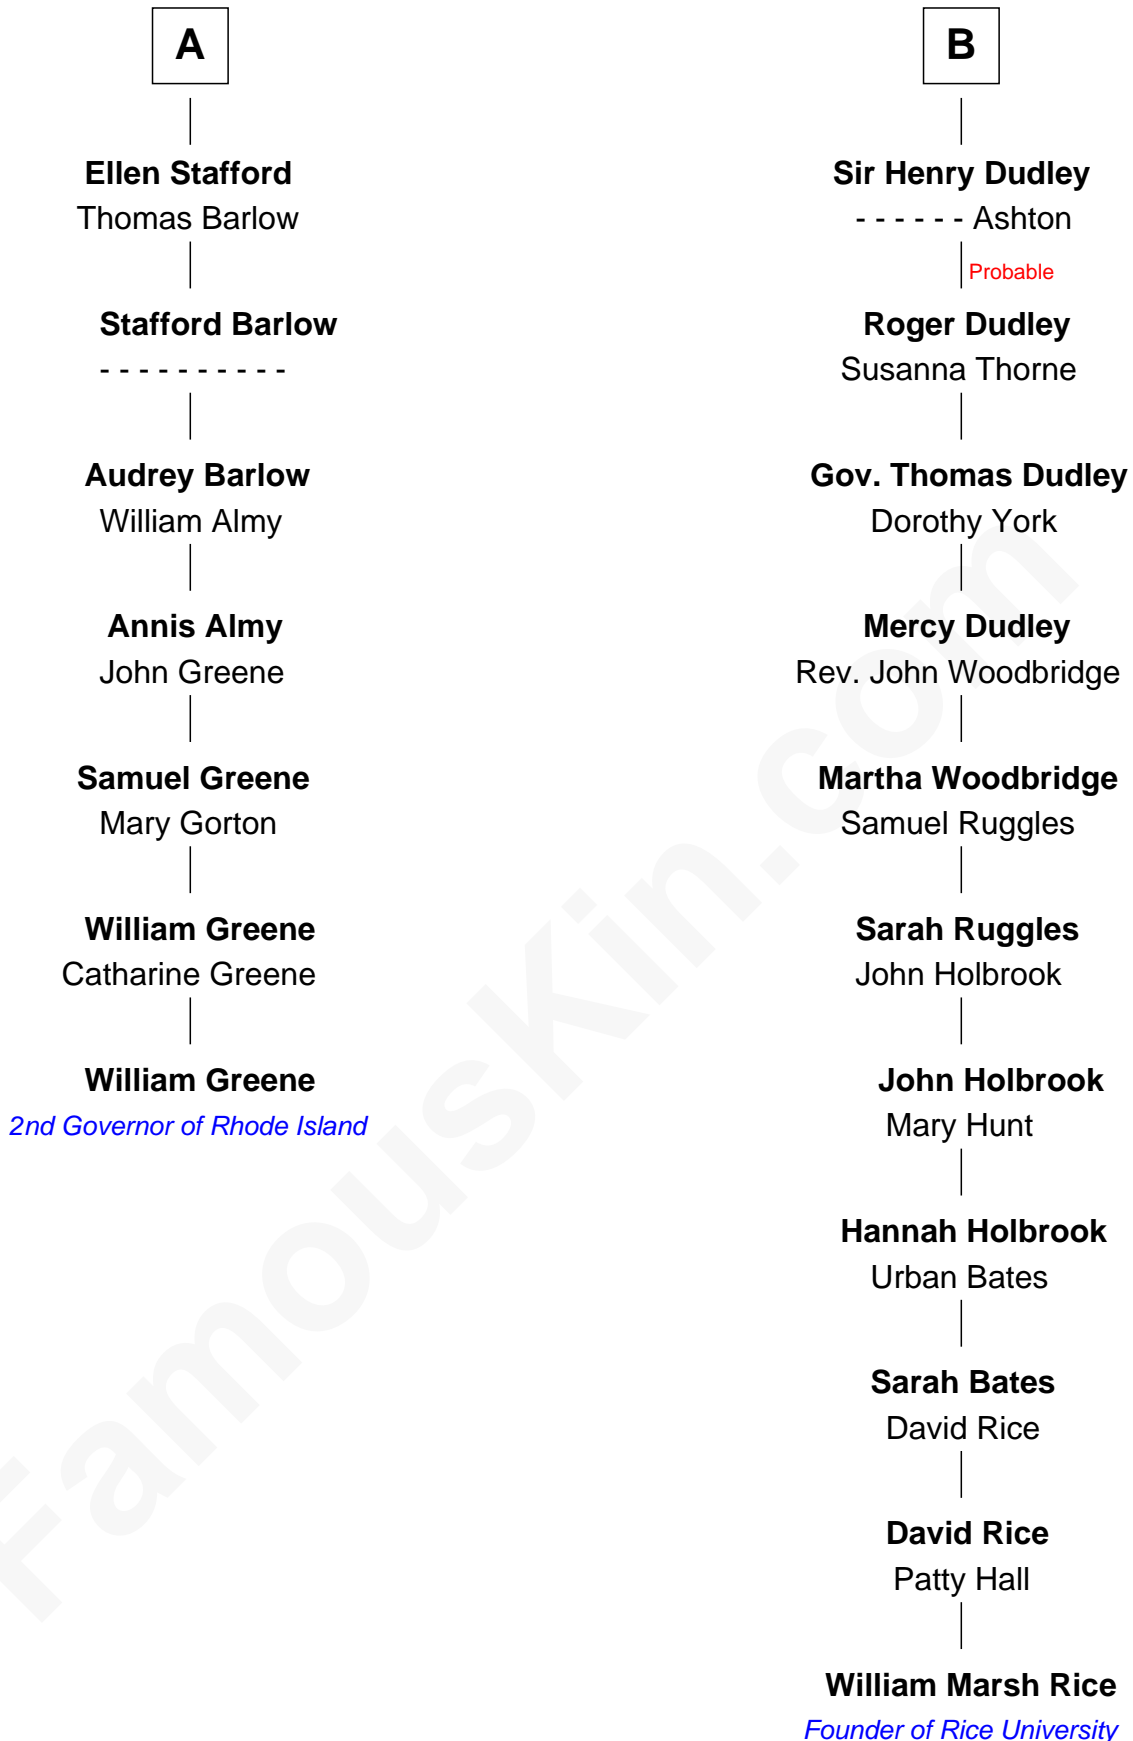

FamousKin.com

Relationship Chart of

William Greene

2nd Governor of Rhode Island

13th cousin 4 times removed of

William Marsh Rice
Founder of Rice University

William Greene photo by [Sarnold17](#) (CC BY-SA 3.0)