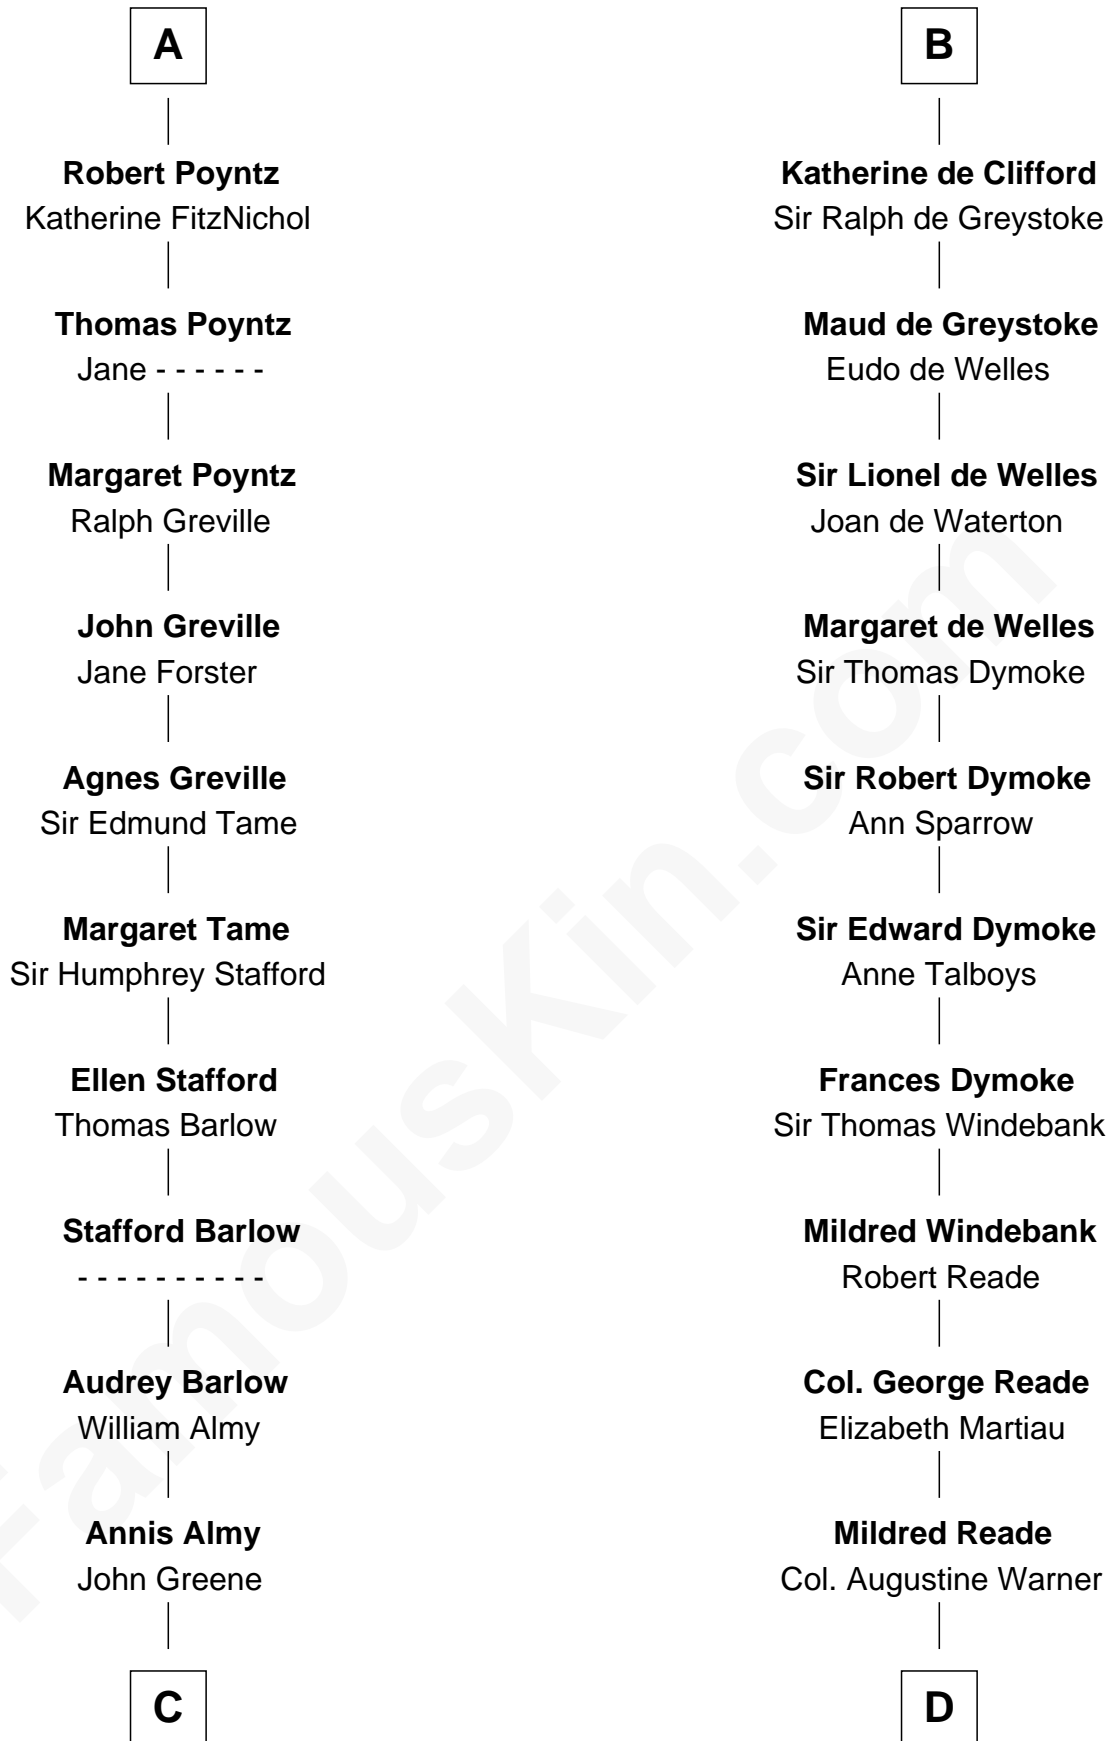

## Relationship Chart of

### William Greene

*2nd Governor of Rhode Island*

19th cousin 1 time removed of

### Meriwether Lewis

*Lewis and Clark Expedition*

**C**

**Samuel Greene**

Mary Gorton

**William Greene**

Catharine Greene

**William Greene**

**Meriwether Lewis**

*Lewis and Clark Expedition*