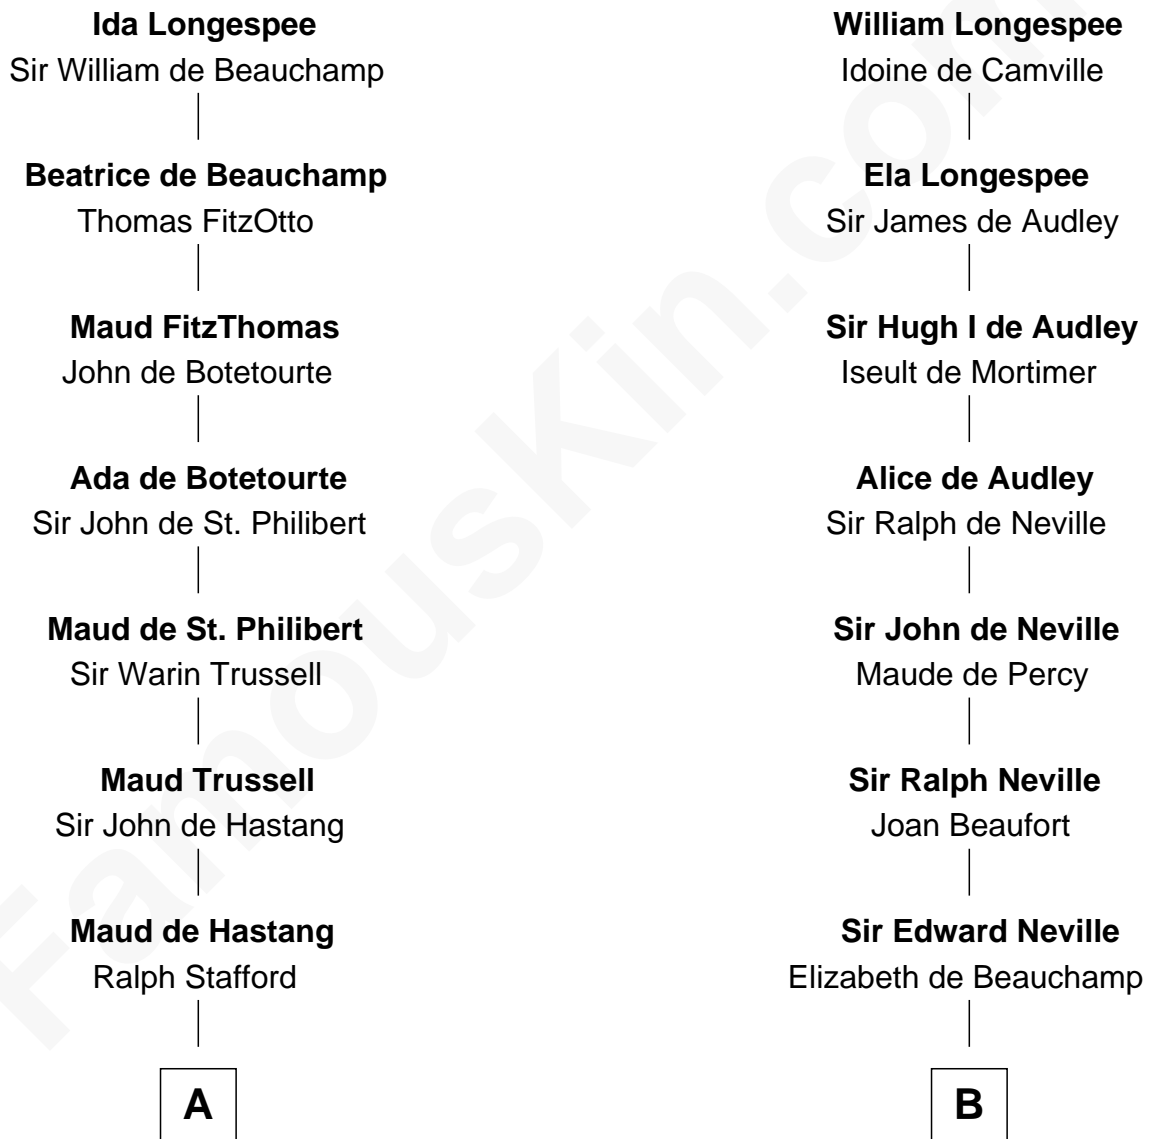

FamousKin.com

Relationship Chart of

William Greene

2nd Governor of Rhode Island

18th cousin 1 time removed of

Lytton Strachey

Author and Co-Founder of Bloomsbury Group

Sir William Longespee

Ela of Salisbury

C

William Greene
Catharine Greene

William Greene
2nd Governor of Rhode Island

D

Edward Strachey
Julia Woodburn Kirkpatrick

Sir Richard Strachey
Jane Maria Grant

Lytton Strachey
British Author