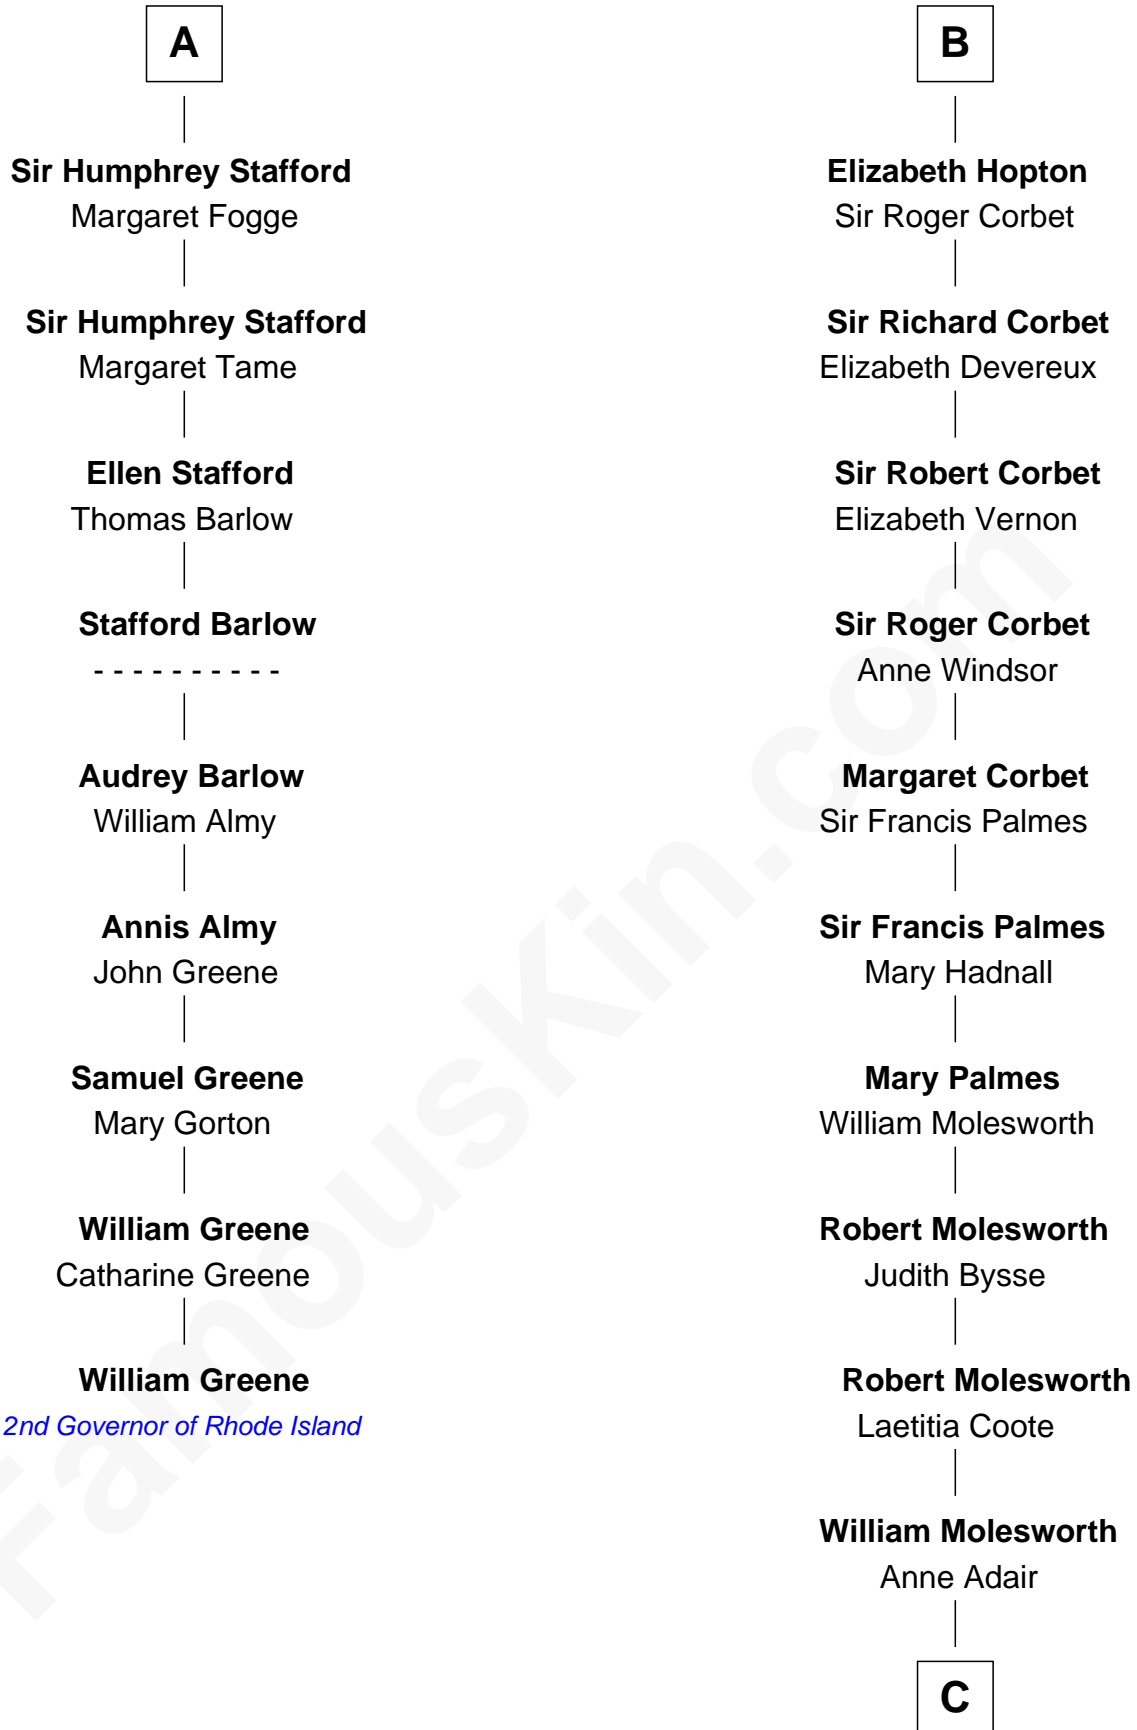

FamousKin.com

Relationship Chart of

William Greene

2nd Governor of Rhode Island

15th cousin 6 times removed of

Joan Fontaine

Movie Actress

John de Botetourte

Maud FitzThomas

C

Richard Molesworth

Catherine Cobb

John Molesworth

Louise Tomkyns

Margaret Letitia Molesworth

Charles Richard De Havilland

Walter Augustus De Havilland

Lillian Augusta Ruse

Joan Fontaine

Movie Actress