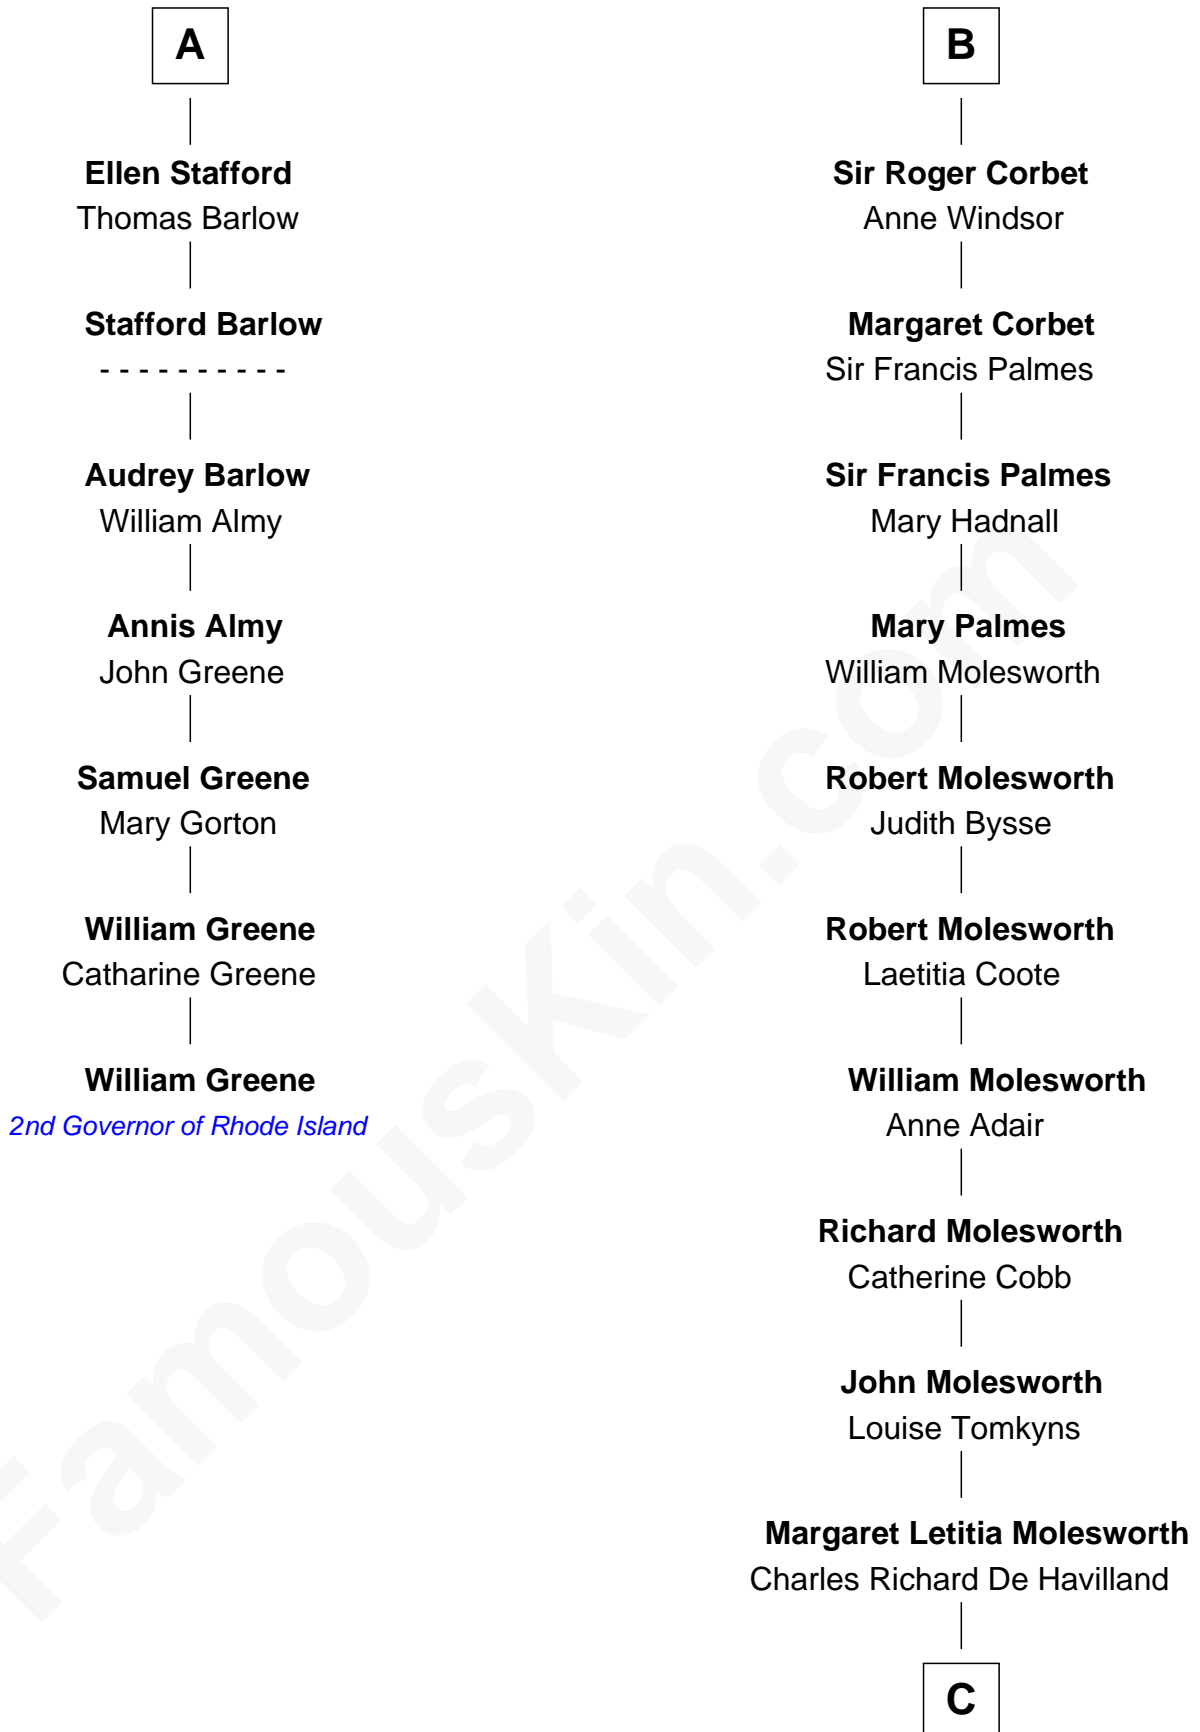

FamousKin.com

Relationship Chart of

William Greene

2nd Governor of Rhode Island

13th cousin 5 times removed of

Joan Fontaine

Movie Actress

C

Walter Augustus De Havilland

Lillian Augusta Ruse

Joan Fontaine

Movie Actress

FamousKin.com