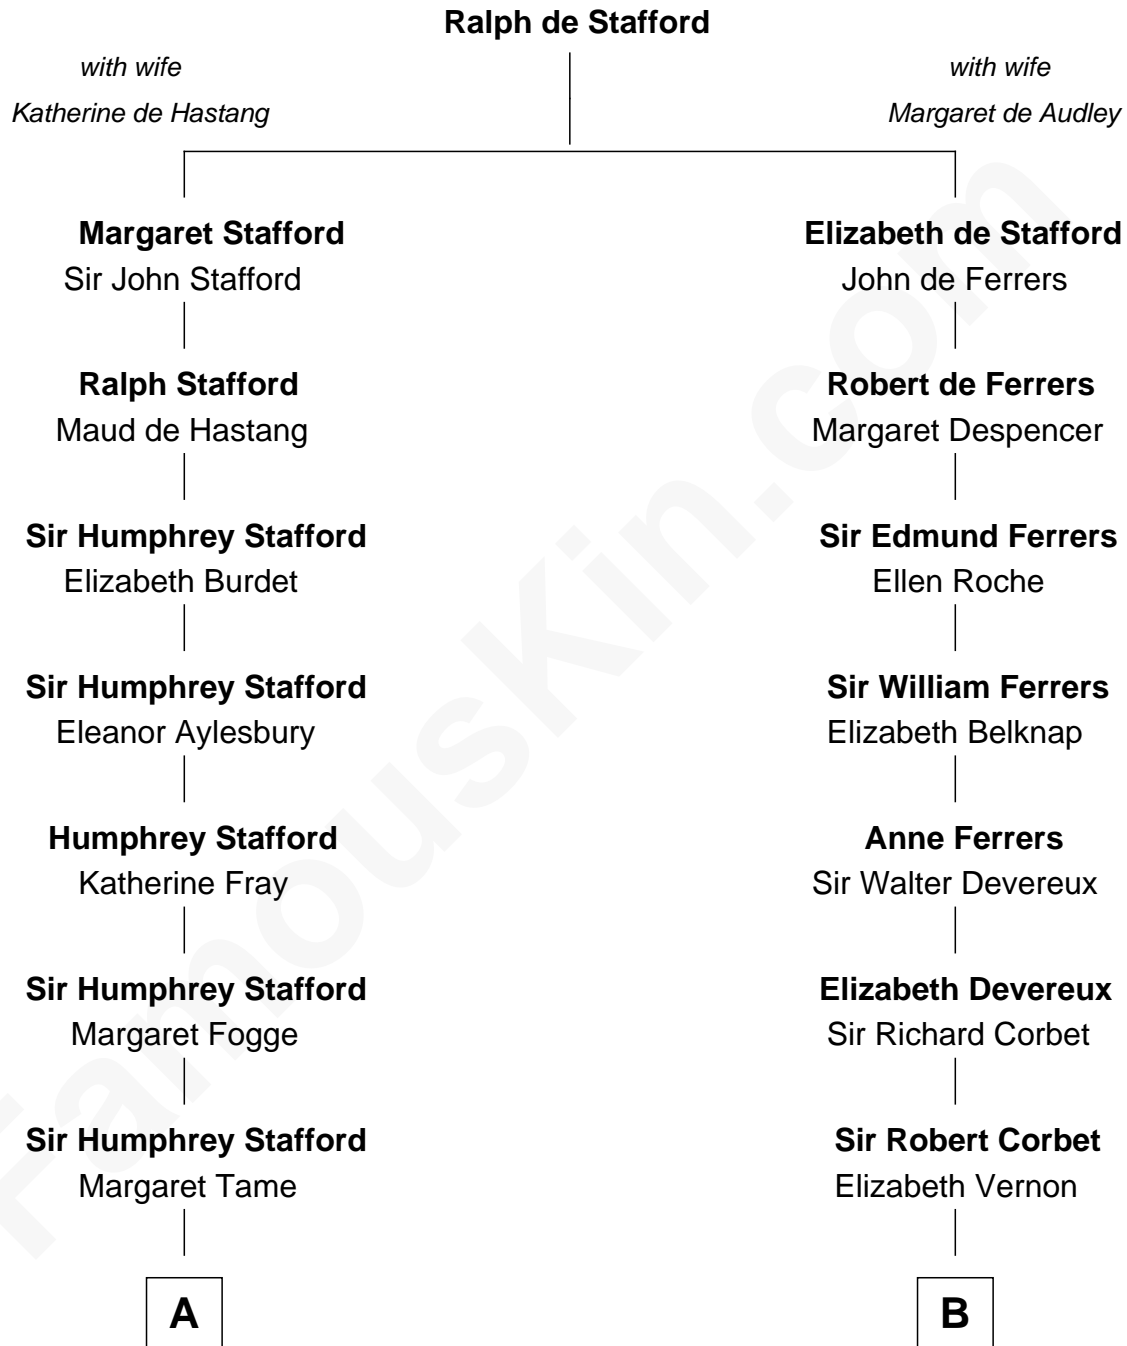

FamousKin.com

Relationship Chart of

William Greene

2nd Governor of Rhode Island

13th cousin 5 times removed of

Joan Fontaine

Movie Actress

C

Walter Augustus De Havilland

Lillian Augusta Ruse

Joan Fontaine

Movie Actress

FamousKin.com