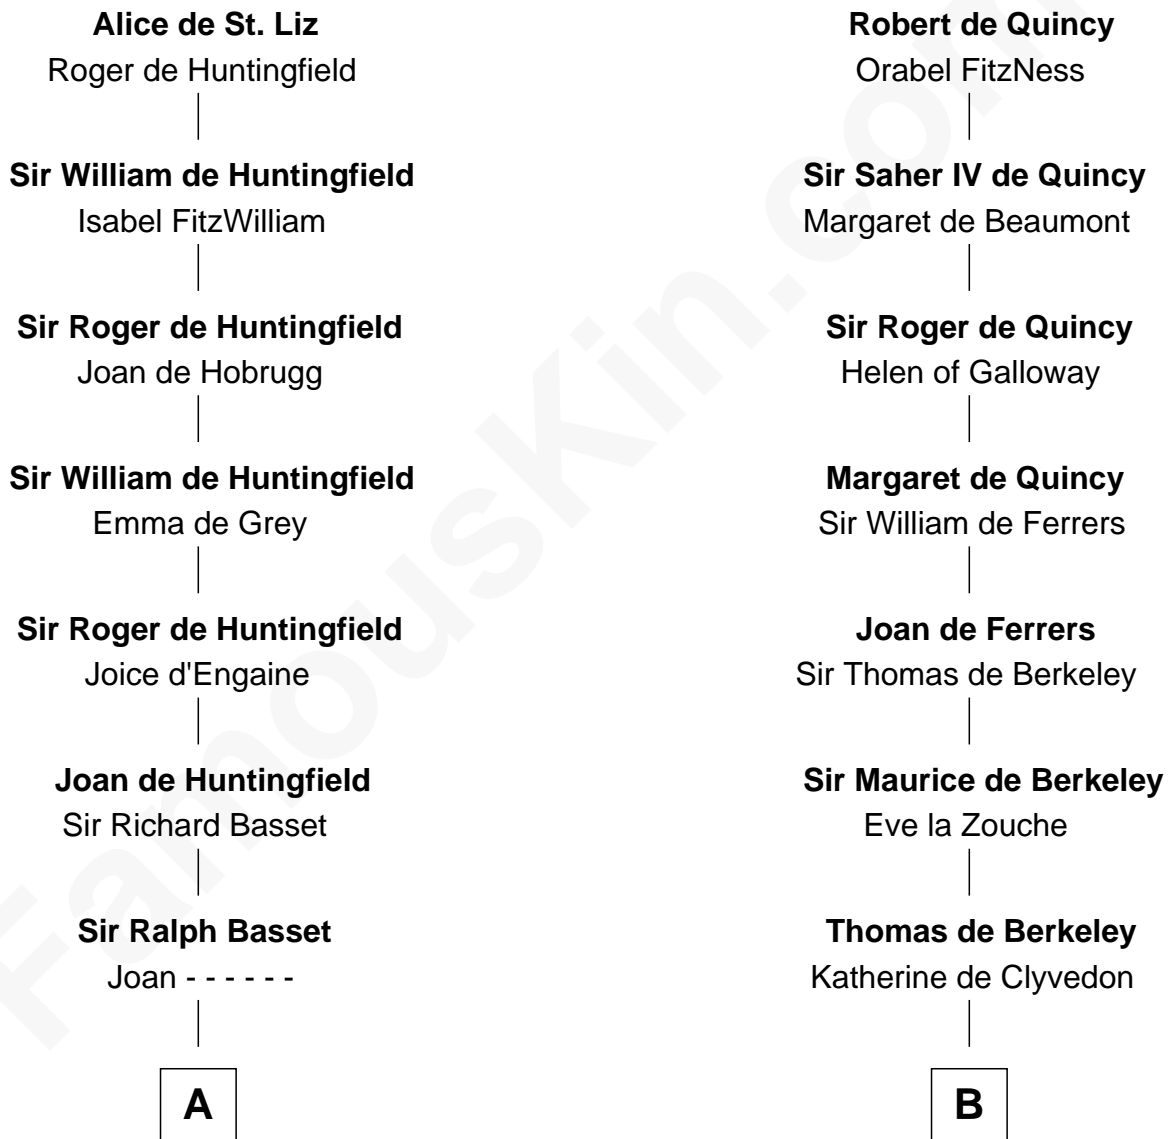

## Relationship Chart of

### William Greene

*2nd Governor of Rhode Island*

18th cousin 2 times removed of

### George Clinton

*4th U.S. Vice President*

**Saher I de Quincy**

Maud de St. Liz

**C**

**Annis Almy**  
John Greene

**Samuel Greene**  
Mary Gorton

**William Greene**  
Catharine Greene

**William Greene**  
*2nd Governor of Rhode Island*

**D**

**Charles Clinton**  
Elizabeth Denniston

**George Clinton**  
*4th U.S. Vice President*

FamousKin.com