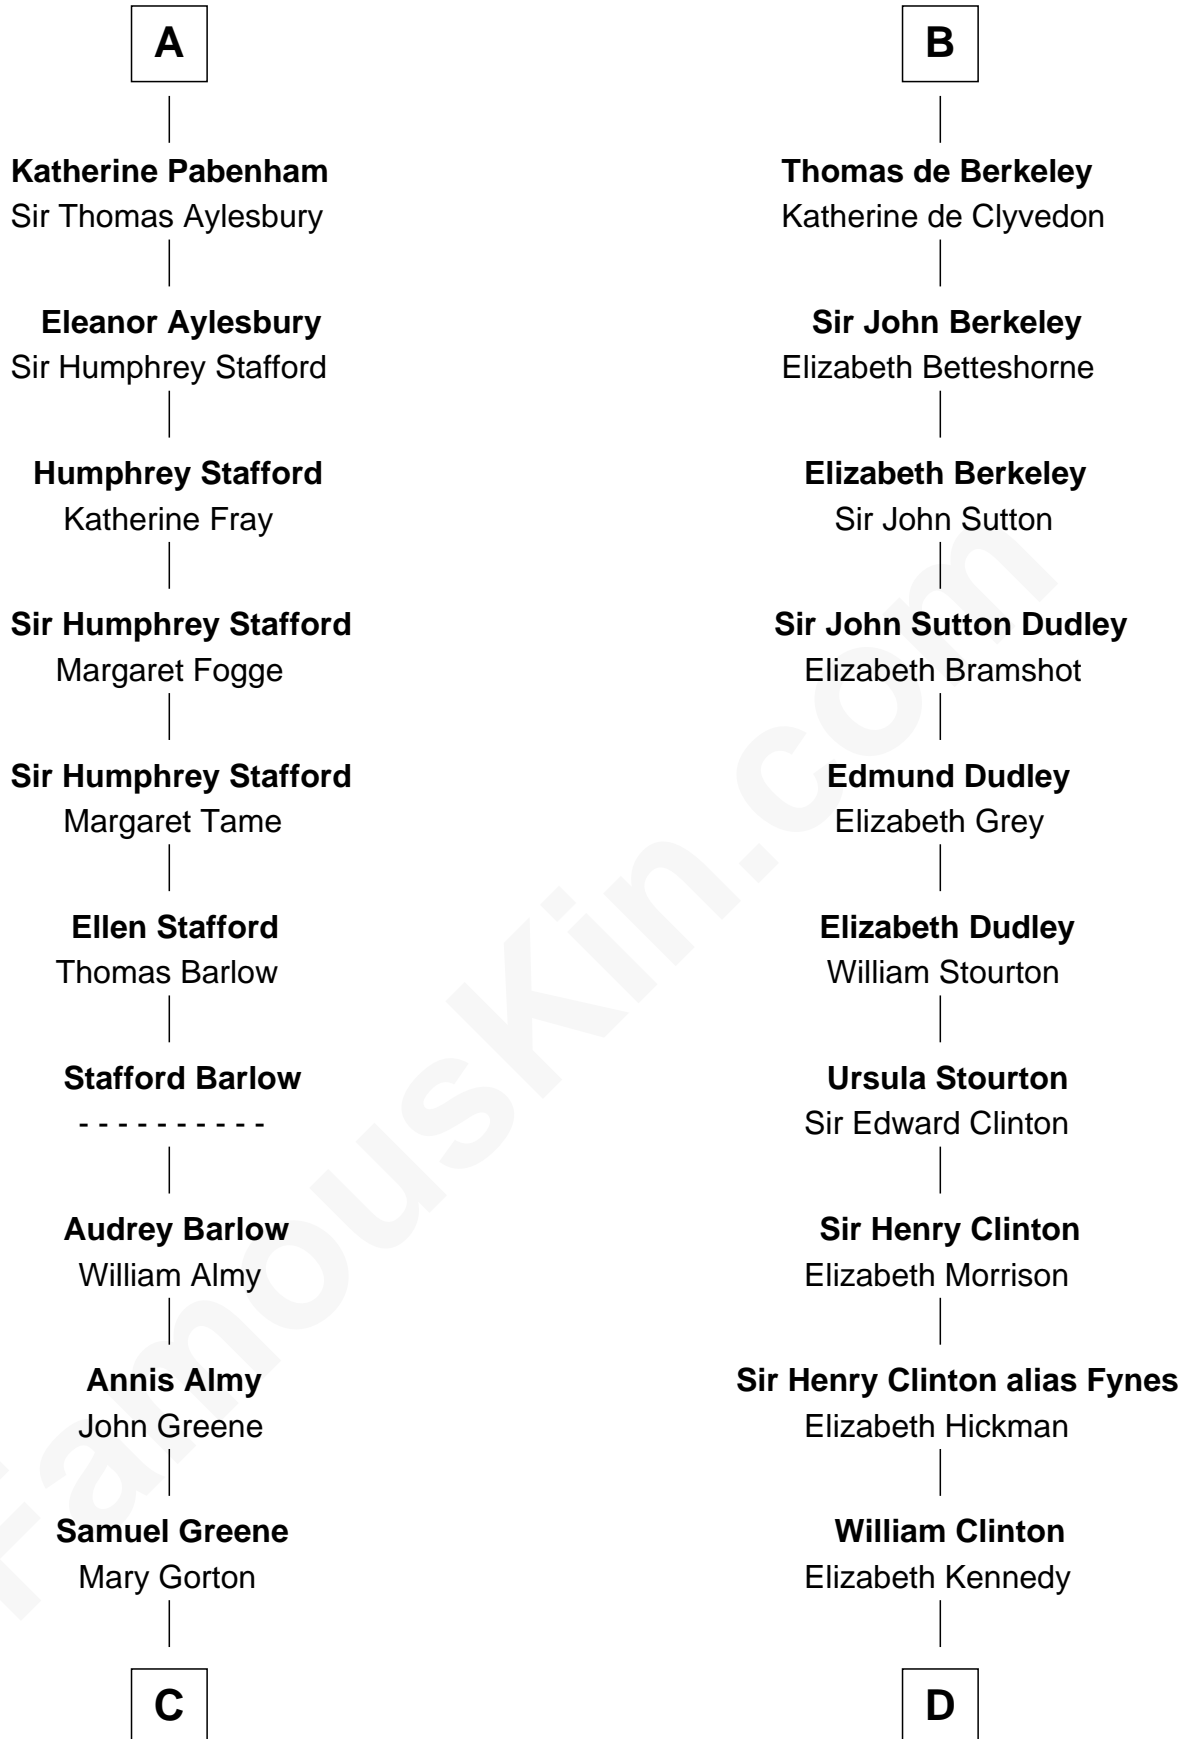

FamousKin.com

Relationship Chart of

William Greene

2nd Governor of Rhode Island

18th cousin 1 time removed of

George Clinton

4th U.S. Vice President

William I de Lancaster
Gundred de Warenne

Sir William de Ferrers

Joan de Ferrers

Sir Thomas de Berkeley

Sir Maurice de Berkeley

Eve la Zouche

B

C

William Greene
Catharine Greene