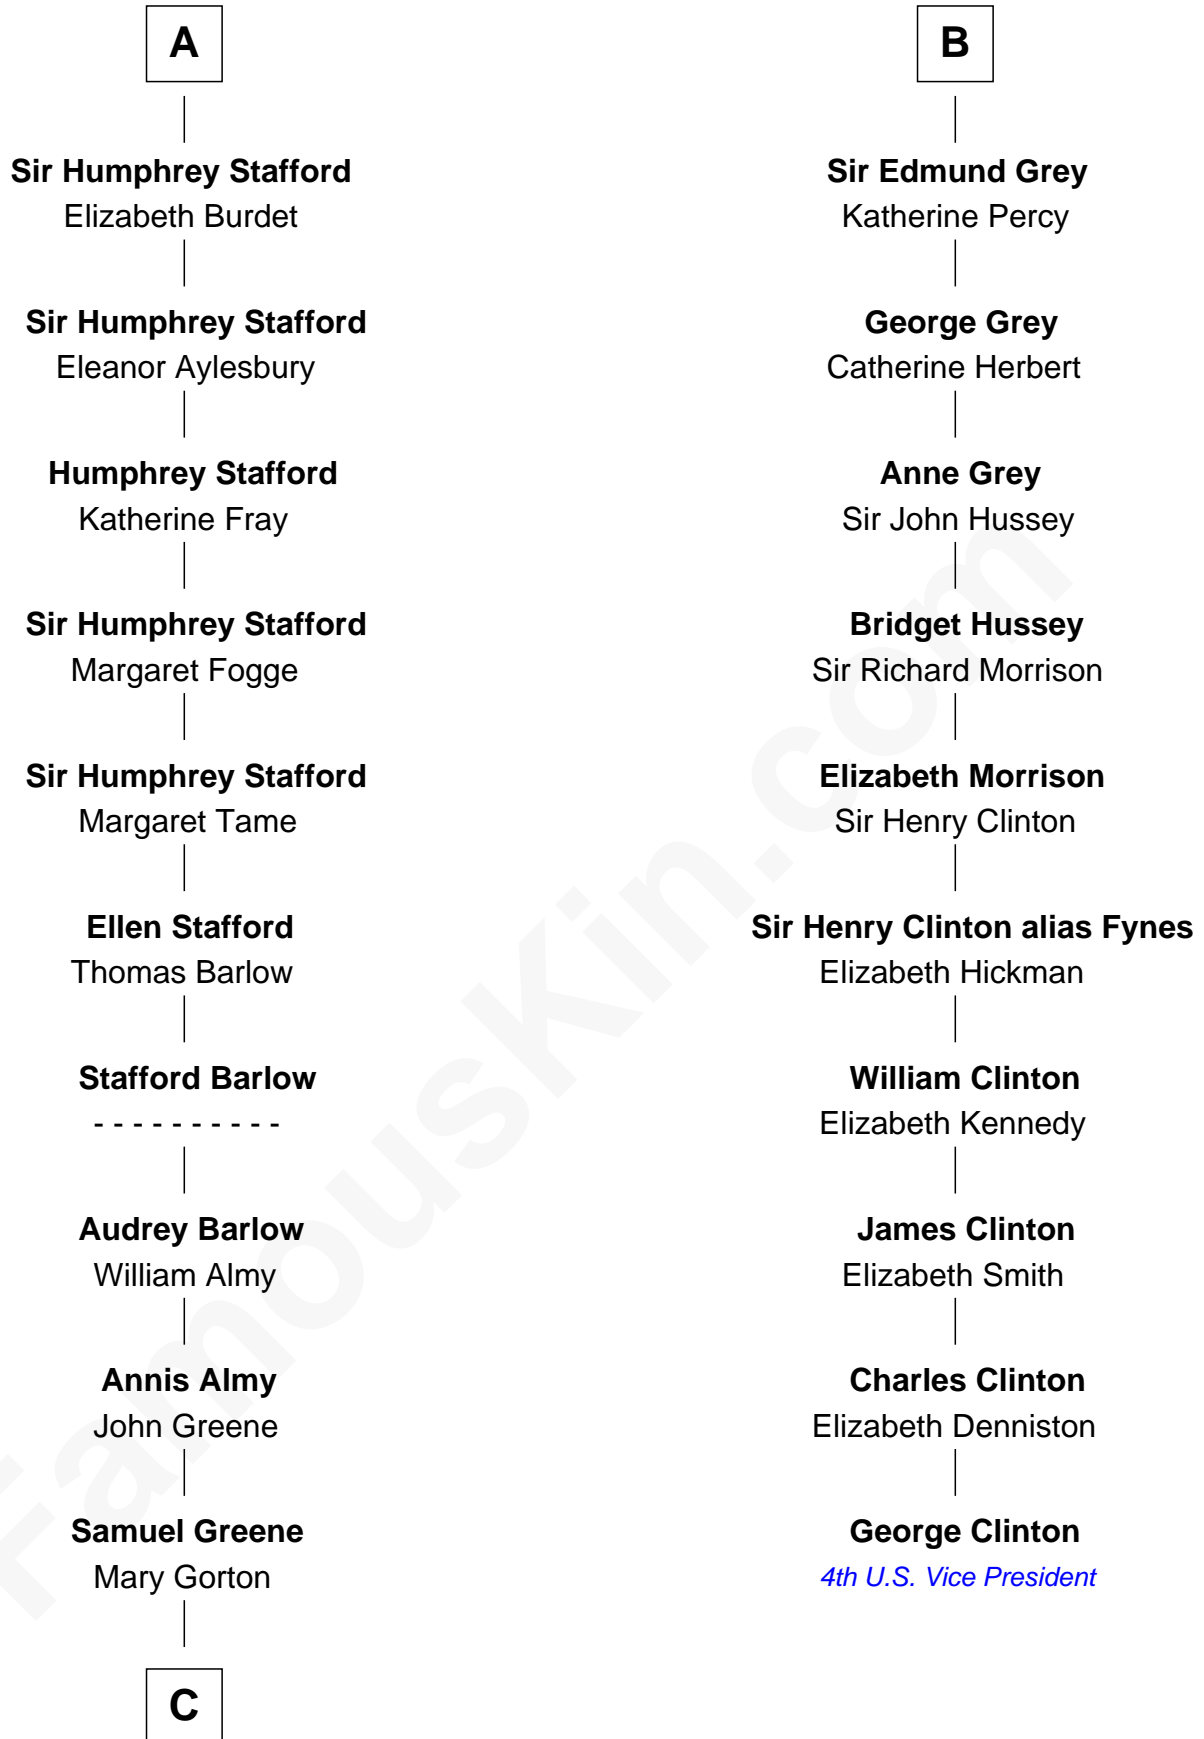

FamousKin.com

Relationship Chart of

William Greene

2nd Governor of Rhode Island

16th cousin 2 times removed of

George Clinton

4th U.S. Vice President

Sir William Longespee

Ela of Salisbury

C

—
William Greene
Catharine Greene

—
William Greene
2nd Governor of Rhode Island

FamousKin.com