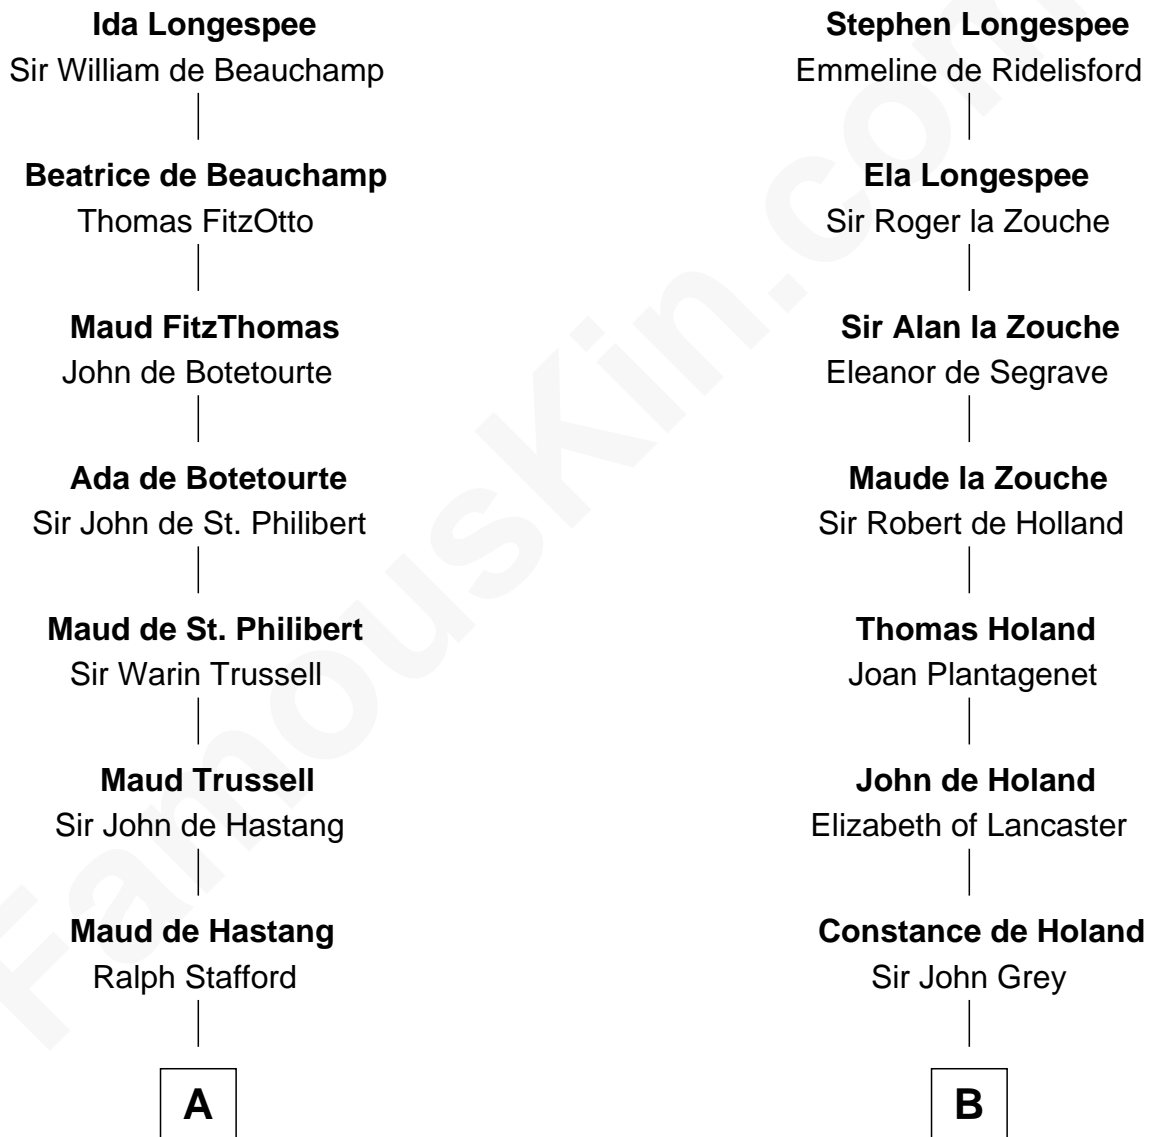

FamousKin.com

Relationship Chart of

William Greene

2nd Governor of Rhode Island

16th cousin 2 times removed of

George Clinton

4th U.S. Vice President

Sir William Longespee

Ela of Salisbury

C

—
William Greene
Catharine Greene

—
William Greene
2nd Governor of Rhode Island

FamousKin.com