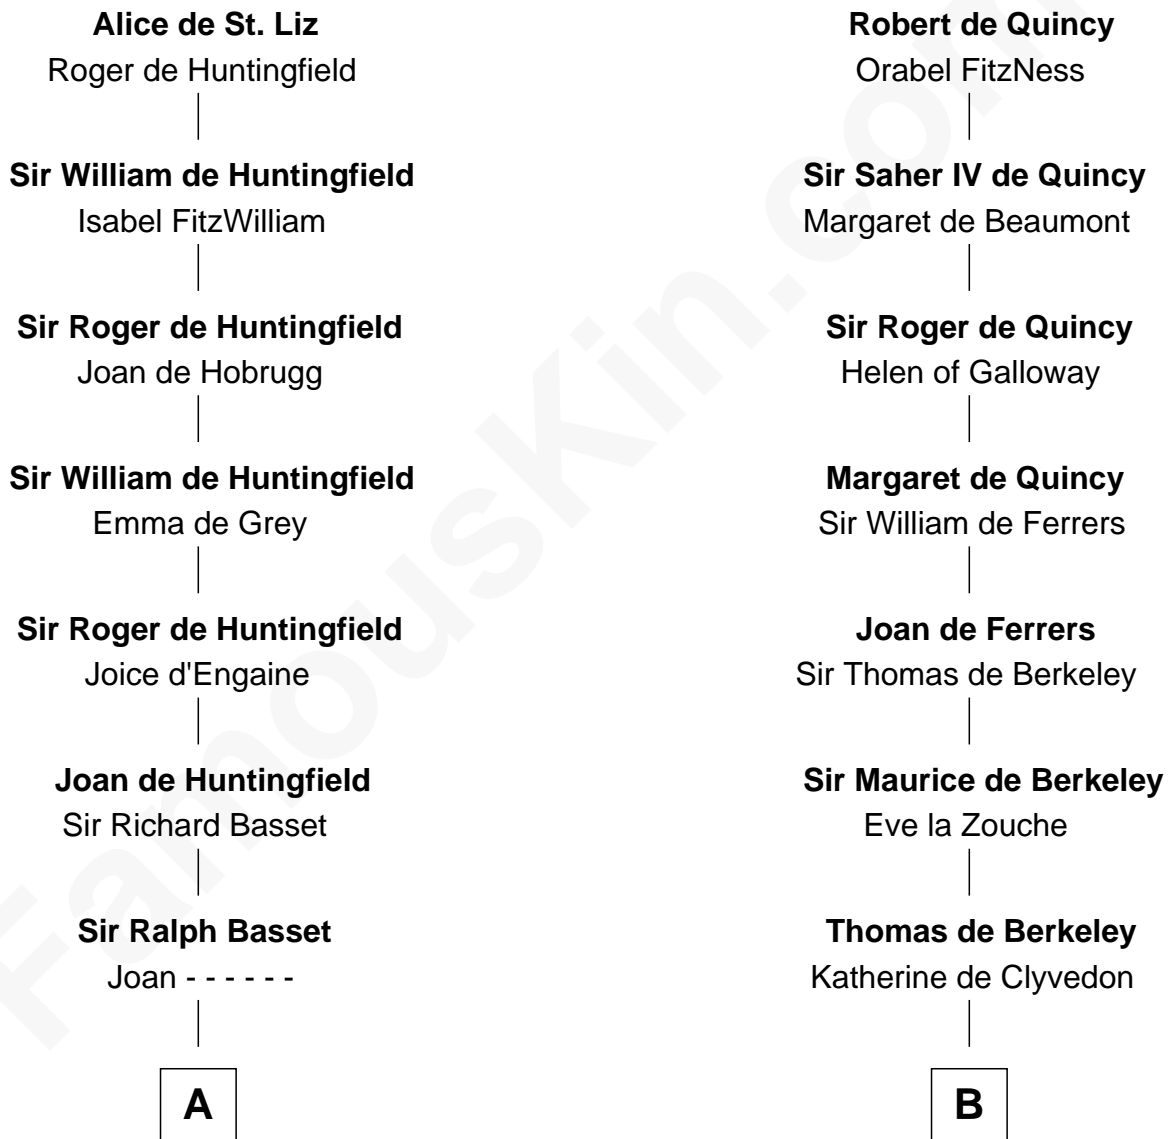

## Relationship Chart of

### William Greene

*2nd Governor of Rhode Island*

19th cousin 1 time removed of

### DeWitt Clinton

*6th Governor of New York*

**Saher I de Quincy**

Maud de St. Liz

**C**

**Annis Almy**  
John Greene

**Samuel Greene**  
Mary Gorton

**William Greene**  
Catharine Greene

**William Greene**  
*2nd Governor of Rhode Island*

**D**

**Charles Clinton**  
Elizabeth Denniston

**Gen. James Clinton**  
Mary DeWitt

**DeWitt Clinton**  
*6th Governor of New York*