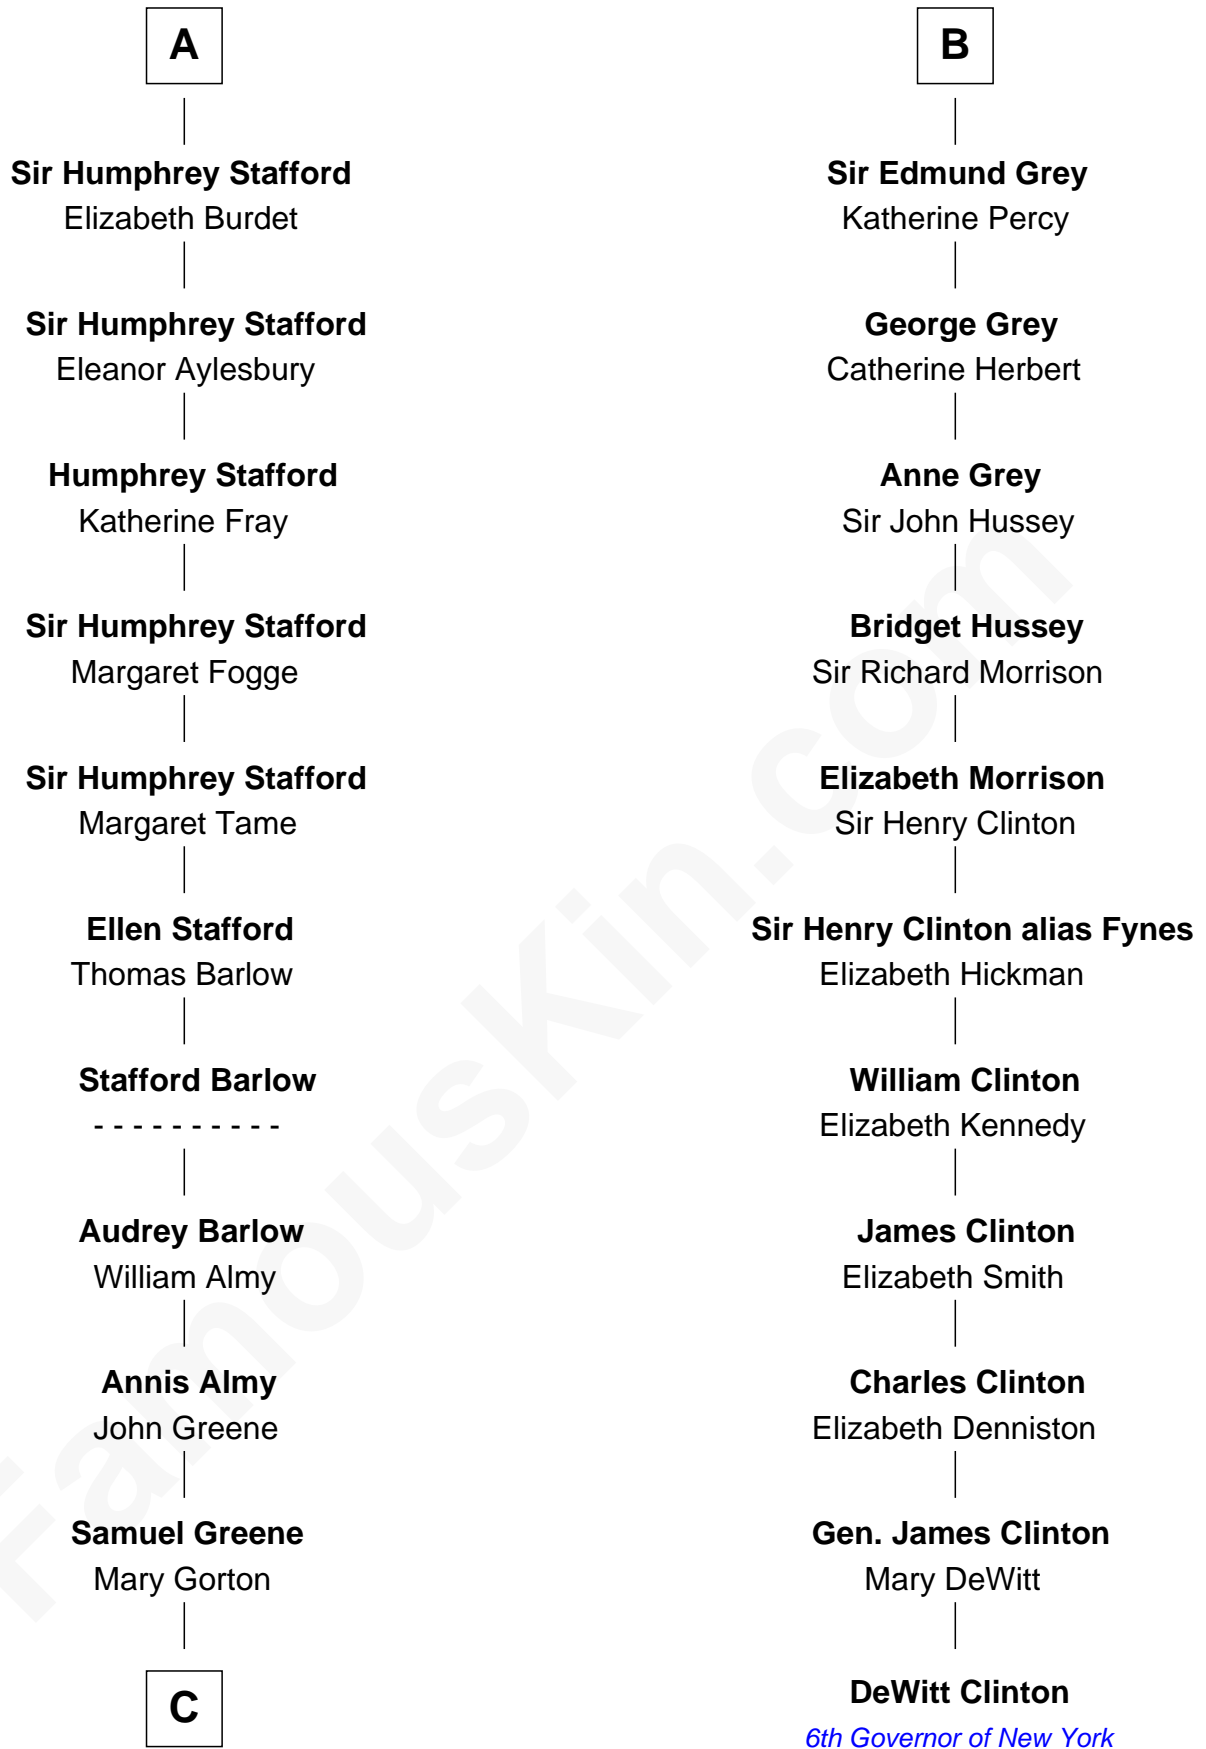

FamousKin.com

Relationship Chart of

William Greene

2nd Governor of Rhode Island

17th cousin 1 time removed of

DeWitt Clinton

6th Governor of New York

Sir William Longespee

Ela of Salisbury

C

—
William Greene
Catharine Greene

—
William Greene
2nd Governor of Rhode Island

FamousKin.com