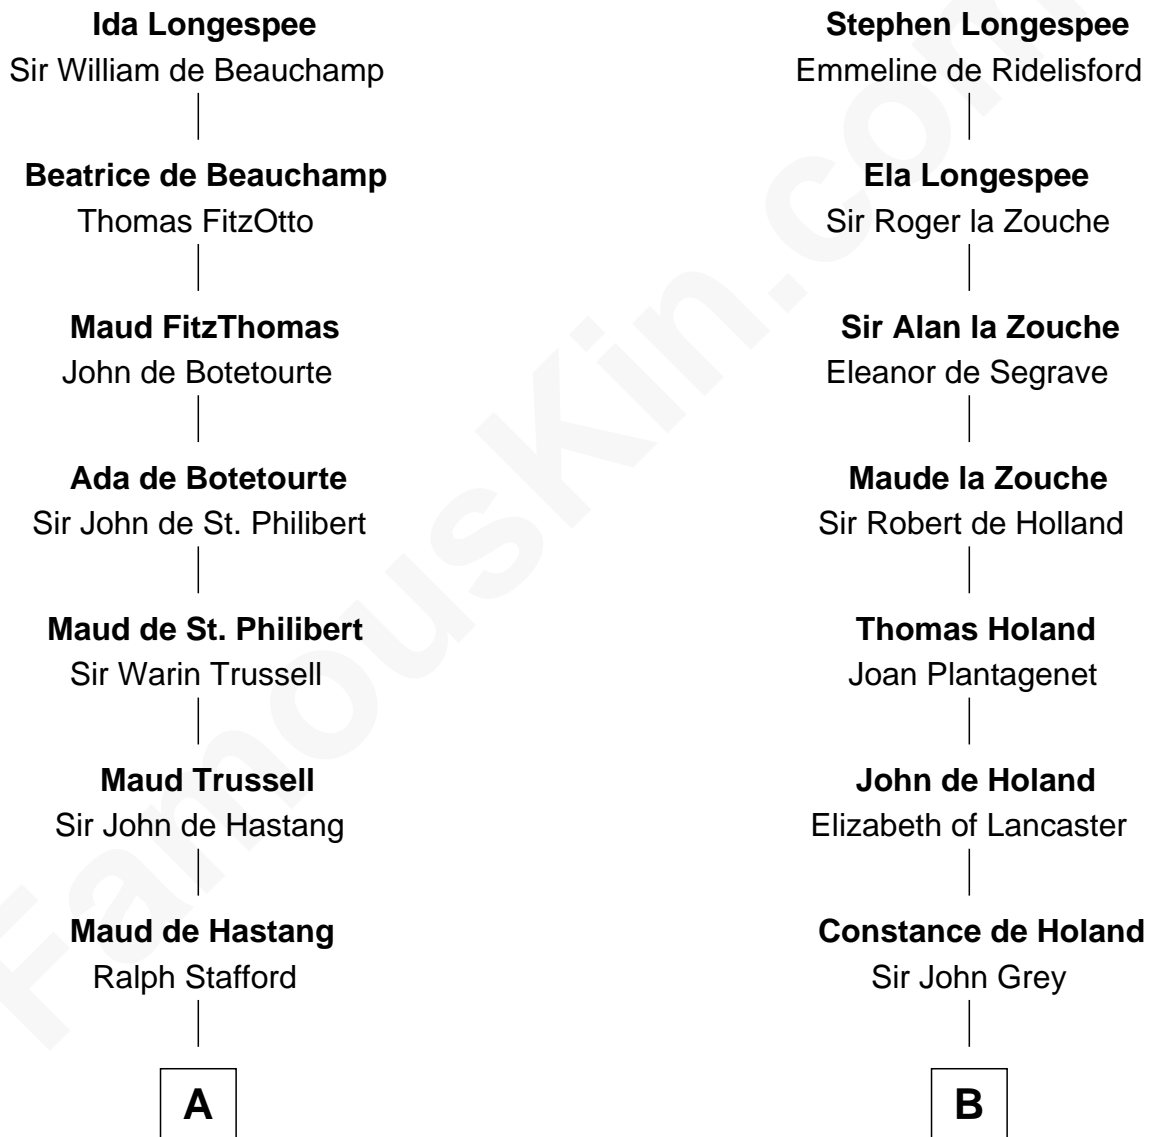

FamousKin.com

Relationship Chart of

William Greene

2nd Governor of Rhode Island

17th cousin 1 time removed of

DeWitt Clinton

6th Governor of New York

Sir William Longespee

Ela of Salisbury

C

—
William Greene
Catharine Greene

—
William Greene
2nd Governor of Rhode Island

FamousKin.com