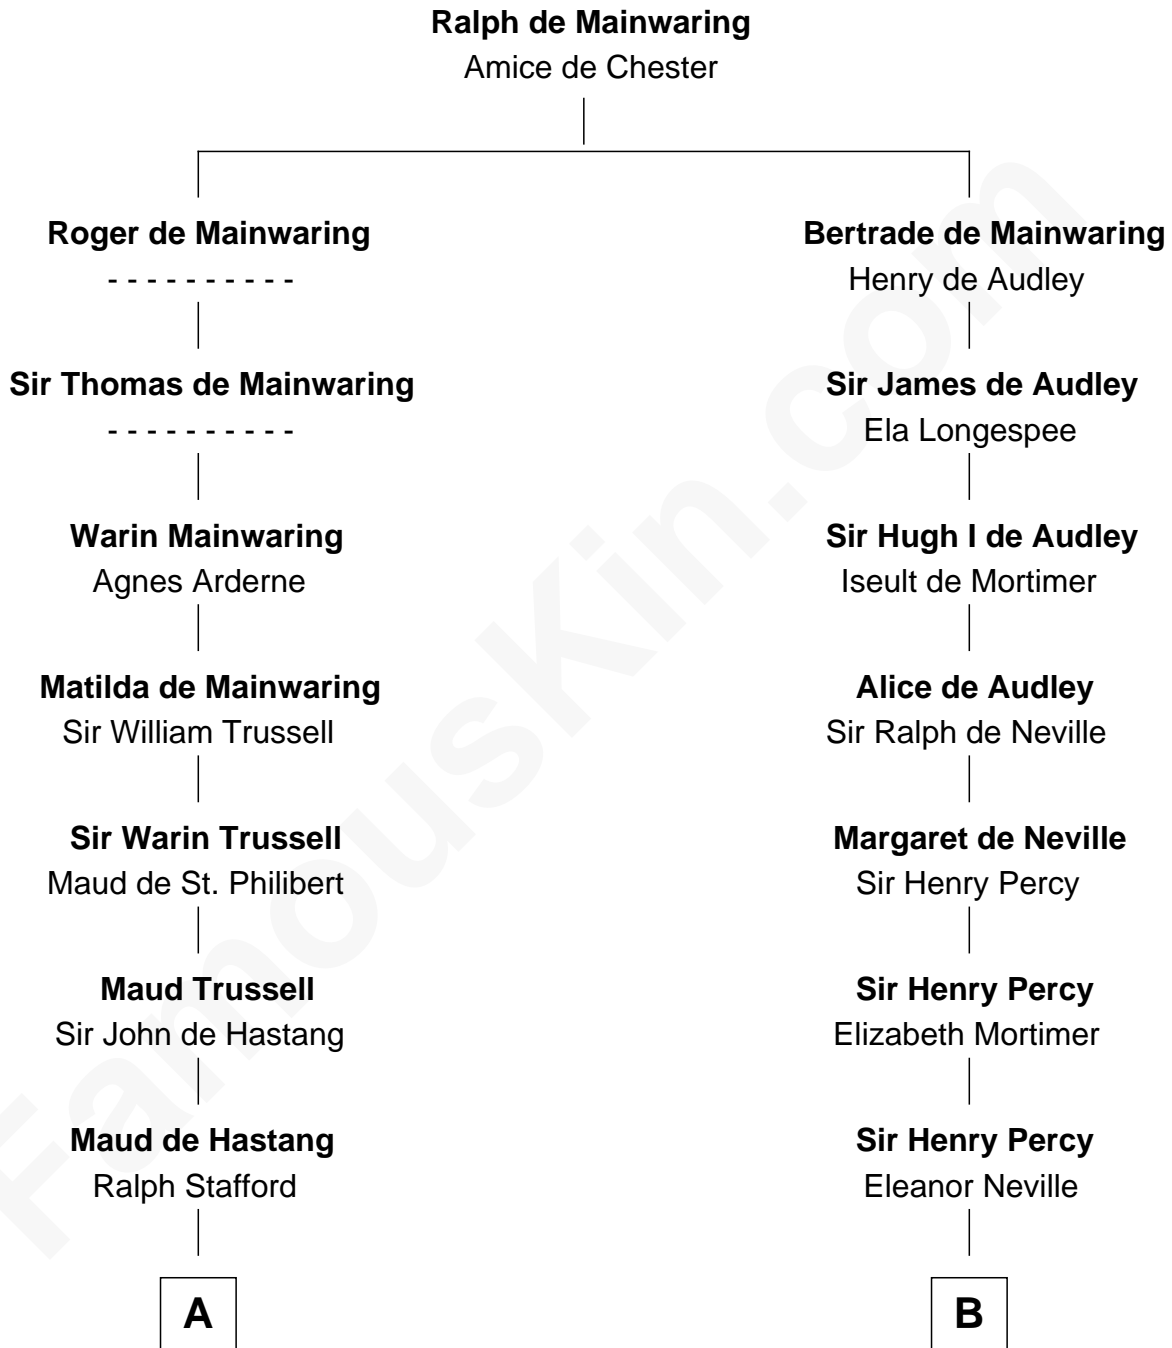

FamousKin.com Relationship Chart of William Greene

2nd Governor of Rhode Island

17th cousin 1 time removed of

DeWitt Clinton

6th Governor of New York

C

—
William Greene
Catharine Greene

—
William Greene
2nd Governor of Rhode Island

FamousKin.com