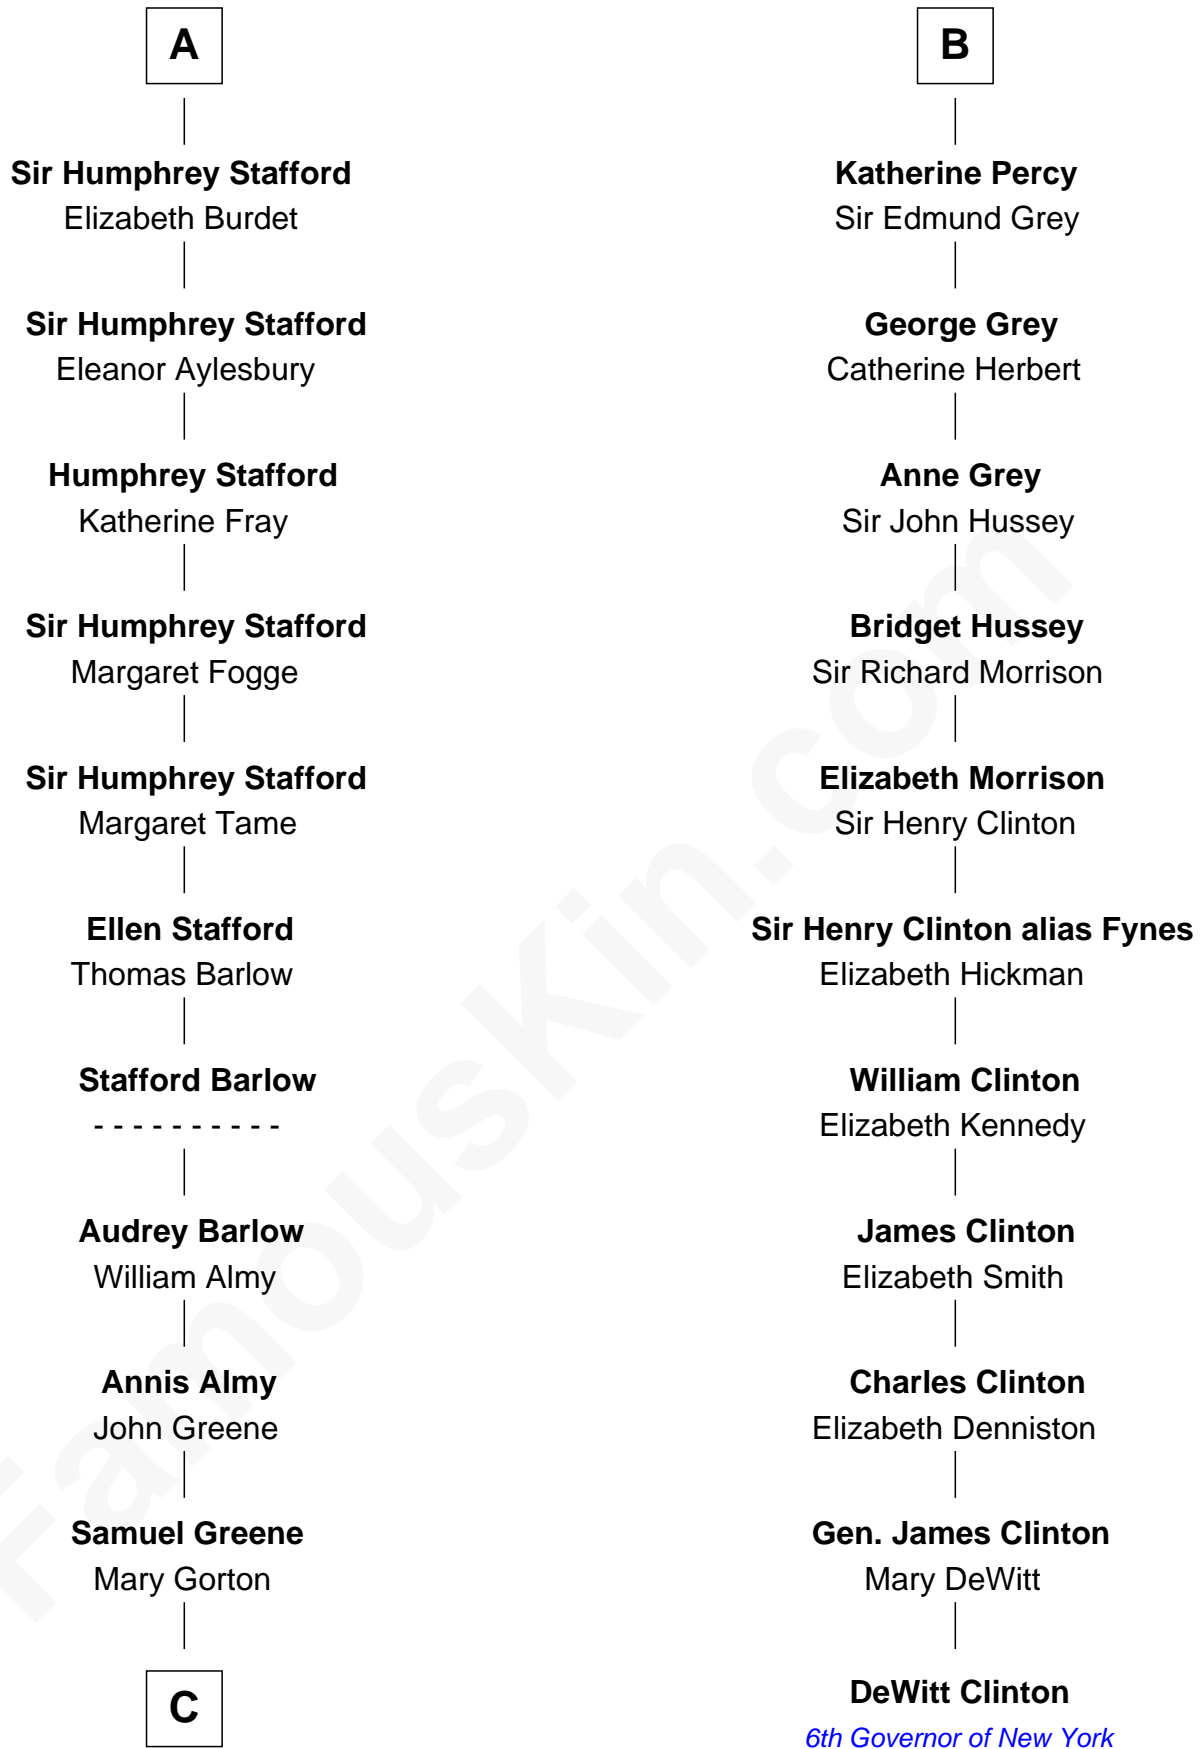

FamousKin.com Relationship Chart of William Greene

2nd Governor of Rhode Island

17th cousin 1 time removed of

DeWitt Clinton

6th Governor of New York

C

—
William Greene
Catharine Greene

—
William Greene
2nd Governor of Rhode Island

FamousKin.com