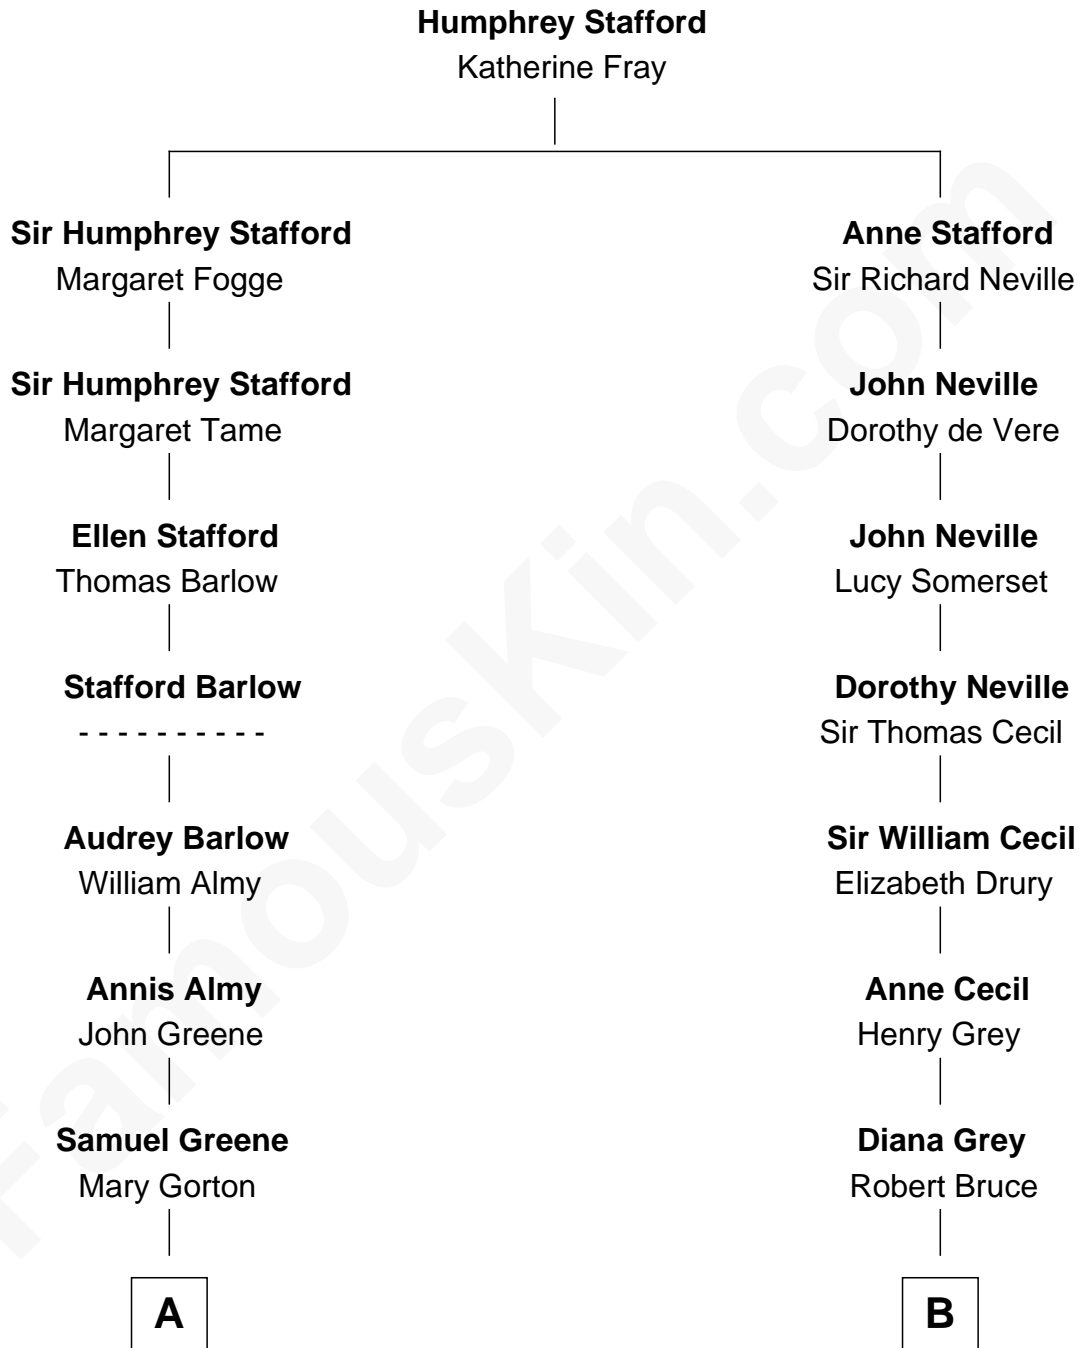

FamousKin.com

Relationship Chart of

William Greene

2nd Governor of Rhode Island

8th cousin 3 times removed of

Lt. Gen. James Brudenell

Leader of the "Charge of the Light Brigade"

A

William Greene
Catharine Greene

William Greene
2nd Governor of Rhode Island

B

Thomas Bruce
Elizabeth Seymour

Elizabeth Bruce
George Brudenell

Robert Brudenell
Anne Bishopp

Robert Brudenell
Penelope Anne Cooke