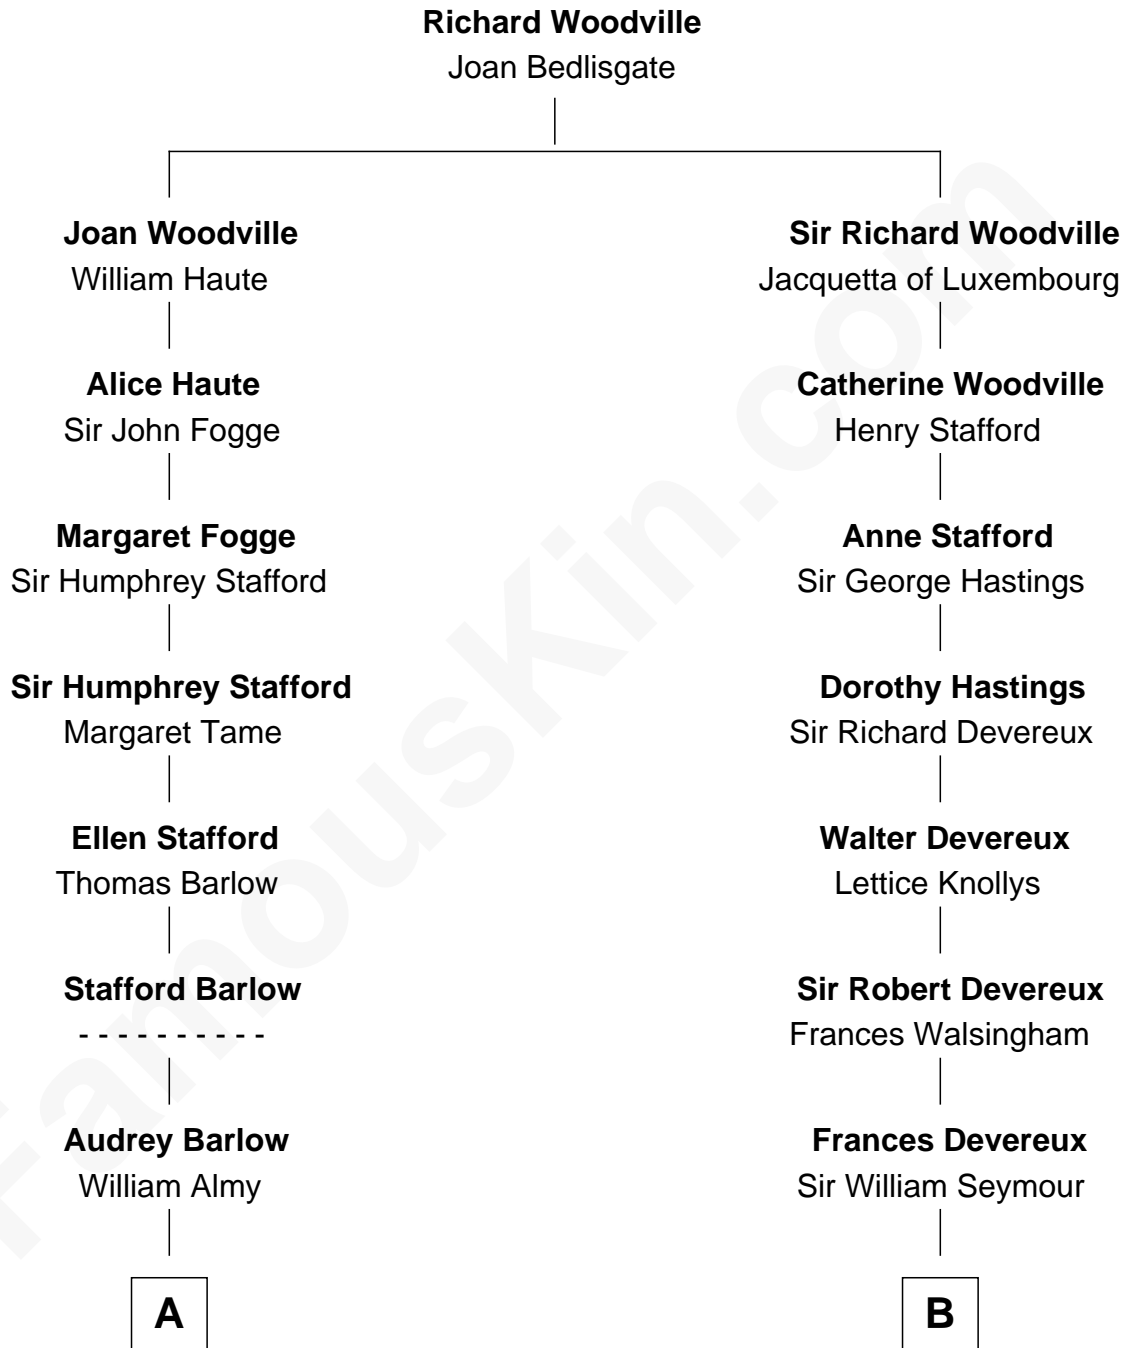

FamousKin.com

Relationship Chart of

William Greene

2nd Governor of Rhode Island

10th cousin 2 times removed of

Lt. Gen. James Brudenell

Leader of the "Charge of the Light Brigade"

A

Annis Almy
John Greene

Samuel Greene
Mary Gorton

William Greene
Catharine Greene

William Greene
2nd Governor of Rhode Island

B

Henry Seymour
Mary Capell

Elizabeth Seymour
Thomas Bruce

Elizabeth Bruce
George Brudenell