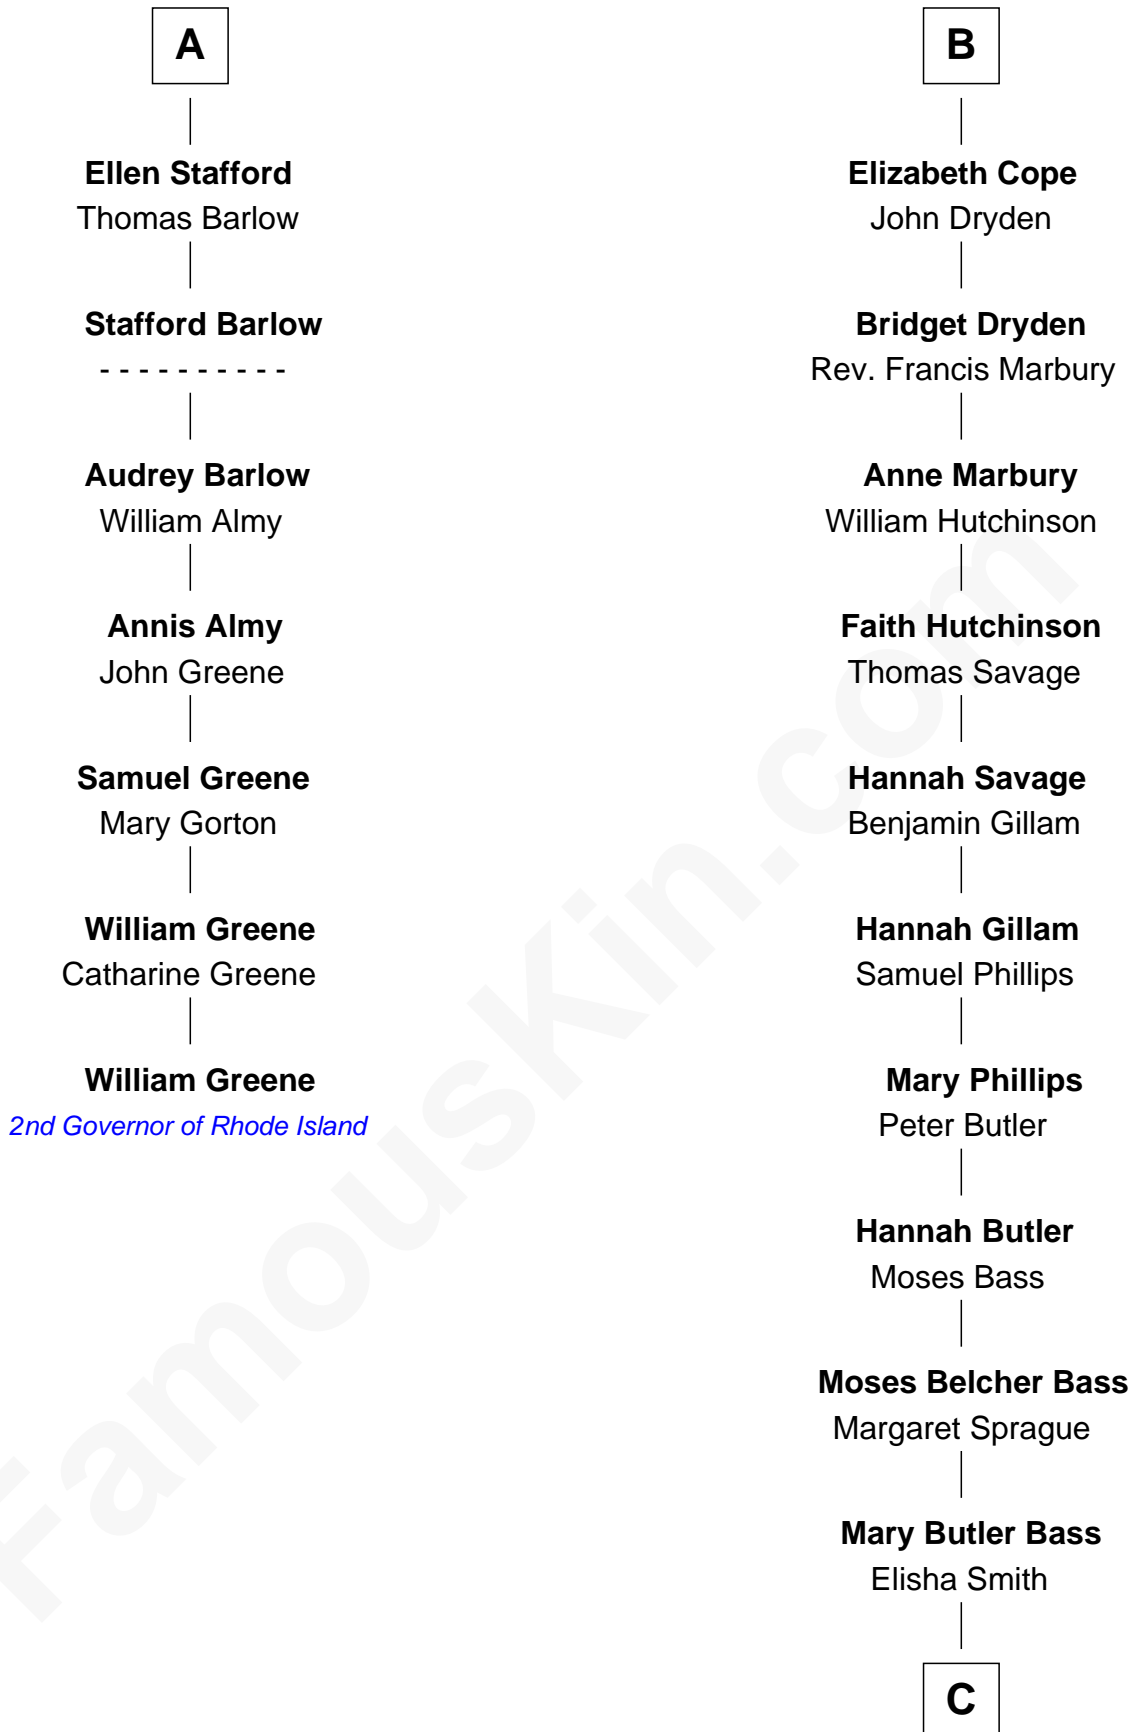

FamousKin.com Relationship Chart of

William Greene

2nd Governor of Rhode Island

13th cousin 7 times removed of

Erskine Childers

4th President of Ireland

Ralph de Stafford

with wife
Katherine de Hastang

Eleanor Aylesbury

Humphrey Stafford

Katherine Fray

Sir Humphrey Stafford

Margaret Fogge

Sir Humphrey Stafford

Margaret Tame

A

Elizabeth de Stafford

John de Ferrers

Robert de Ferrers

Margaret Despencer

Phillippa Ferrers

Sir Thomas Greene

Elizabeth Greene

William Raleigh

Sir Edward Raleigh

Margaret Verney

Sir Edward Raleigh

Anne Chamberlayne

Bridget Raleigh

Sir John Cope

B

C