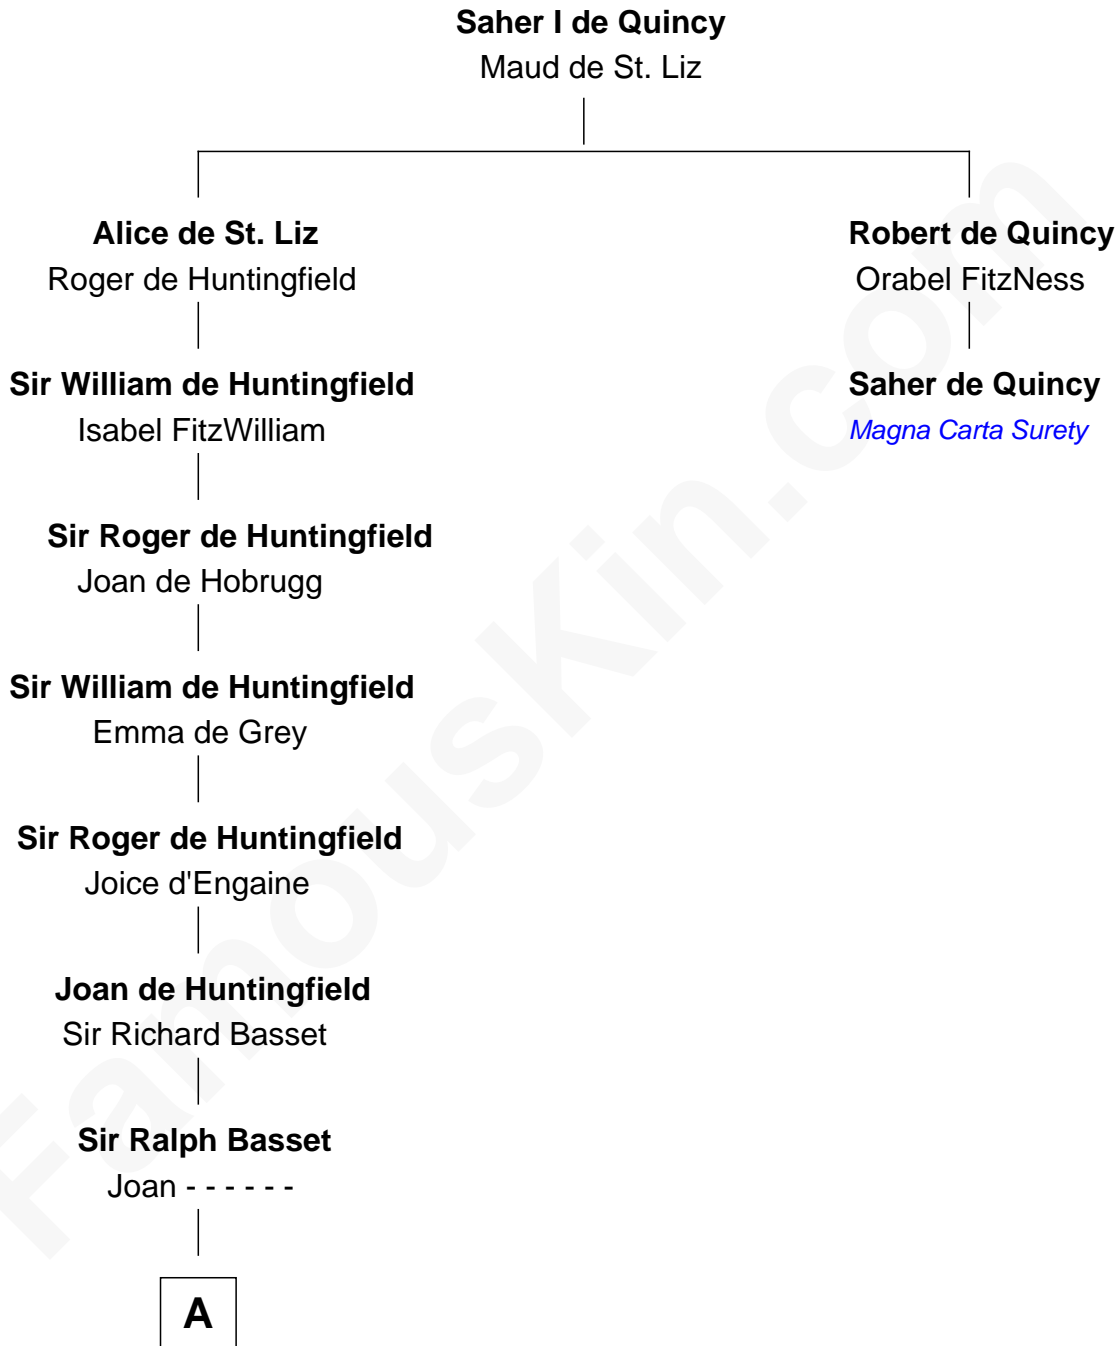

FamousKin.com

Relationship Chart of

William Greene

2nd Governor of Rhode Island

1st cousin 19 times removed of

Saher de Quincy
Magna Carta Surety

A

Joan Basset
Thomas de Aylesbury