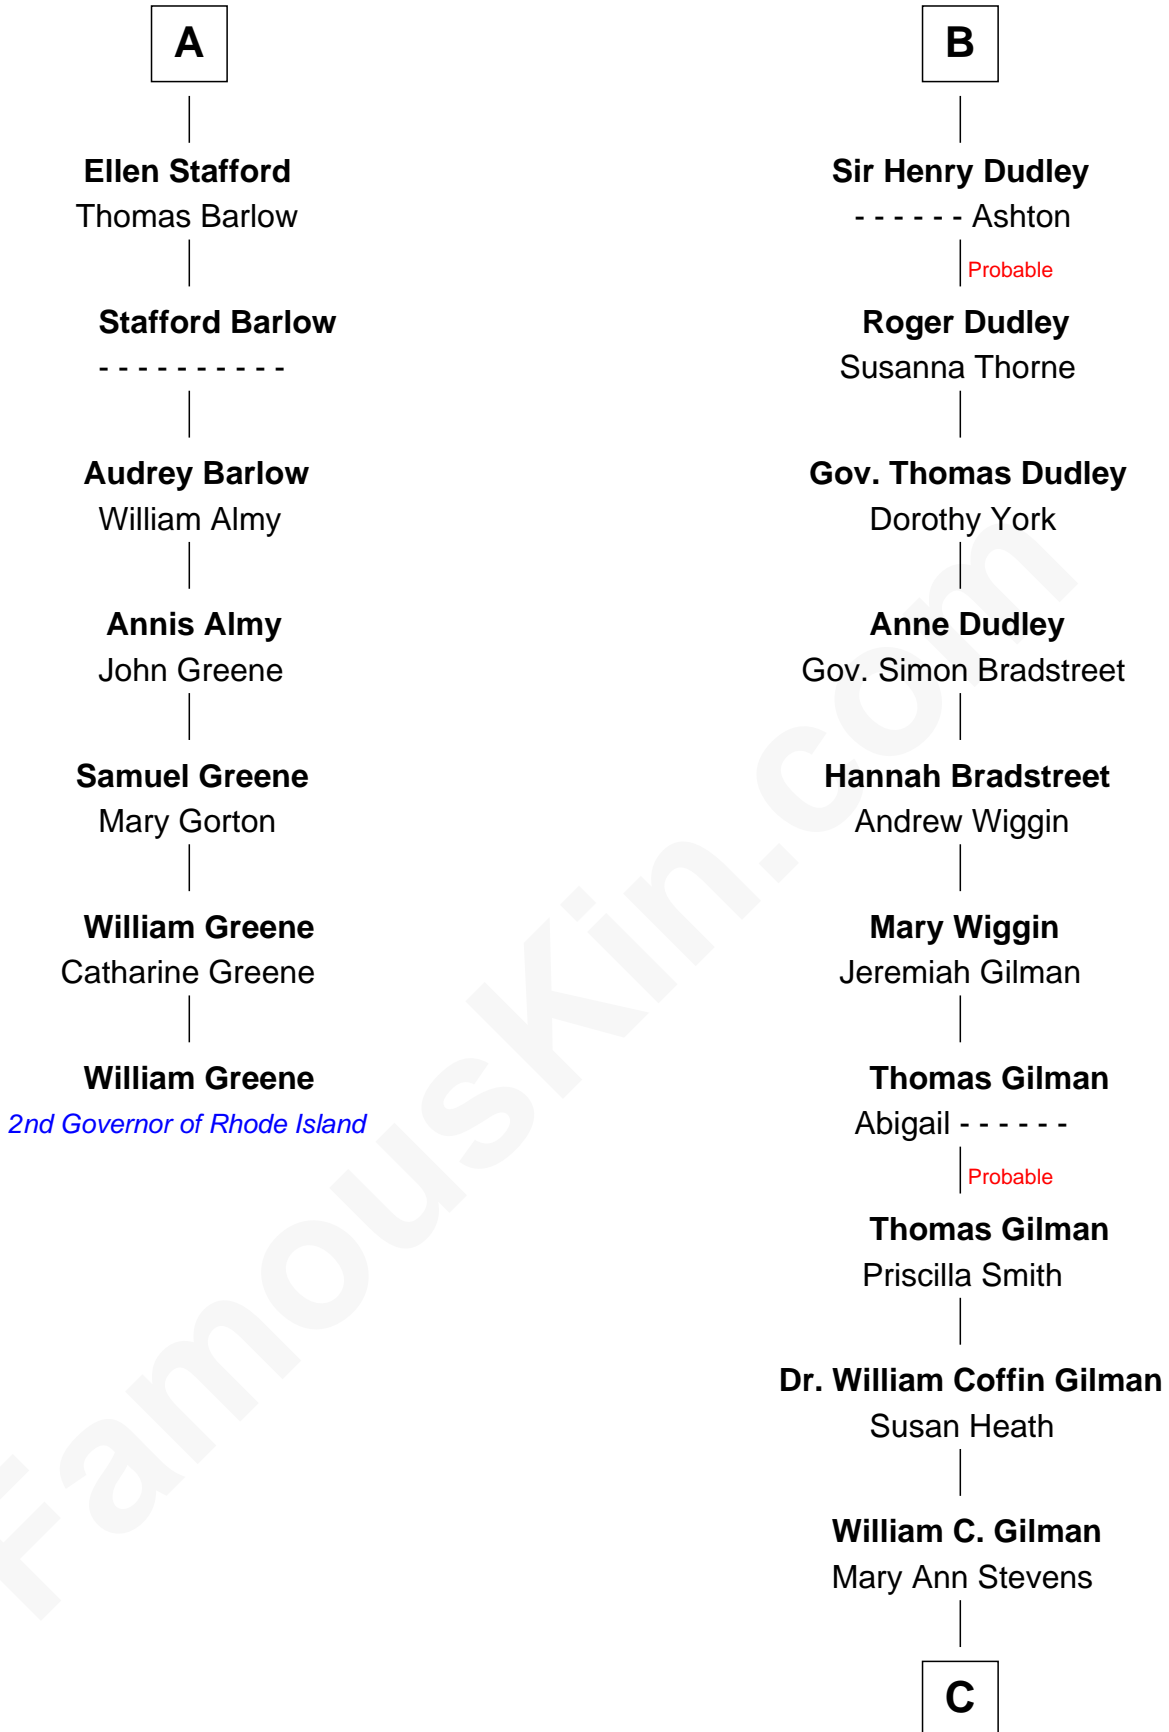

FamousKin.com Relationship Chart of William Greene

2nd Governor of Rhode Island

13th cousin 7 times removed of

George Hamilton
TV and Movie Actor

C

George C. Gilman
Elizabeth Melissa Lane

Lillian C. Gilman
Harry Fuller Hamilton

George William Hamilton
Anne Lucille Stevens

George Hamilton
TV and Movie Actor