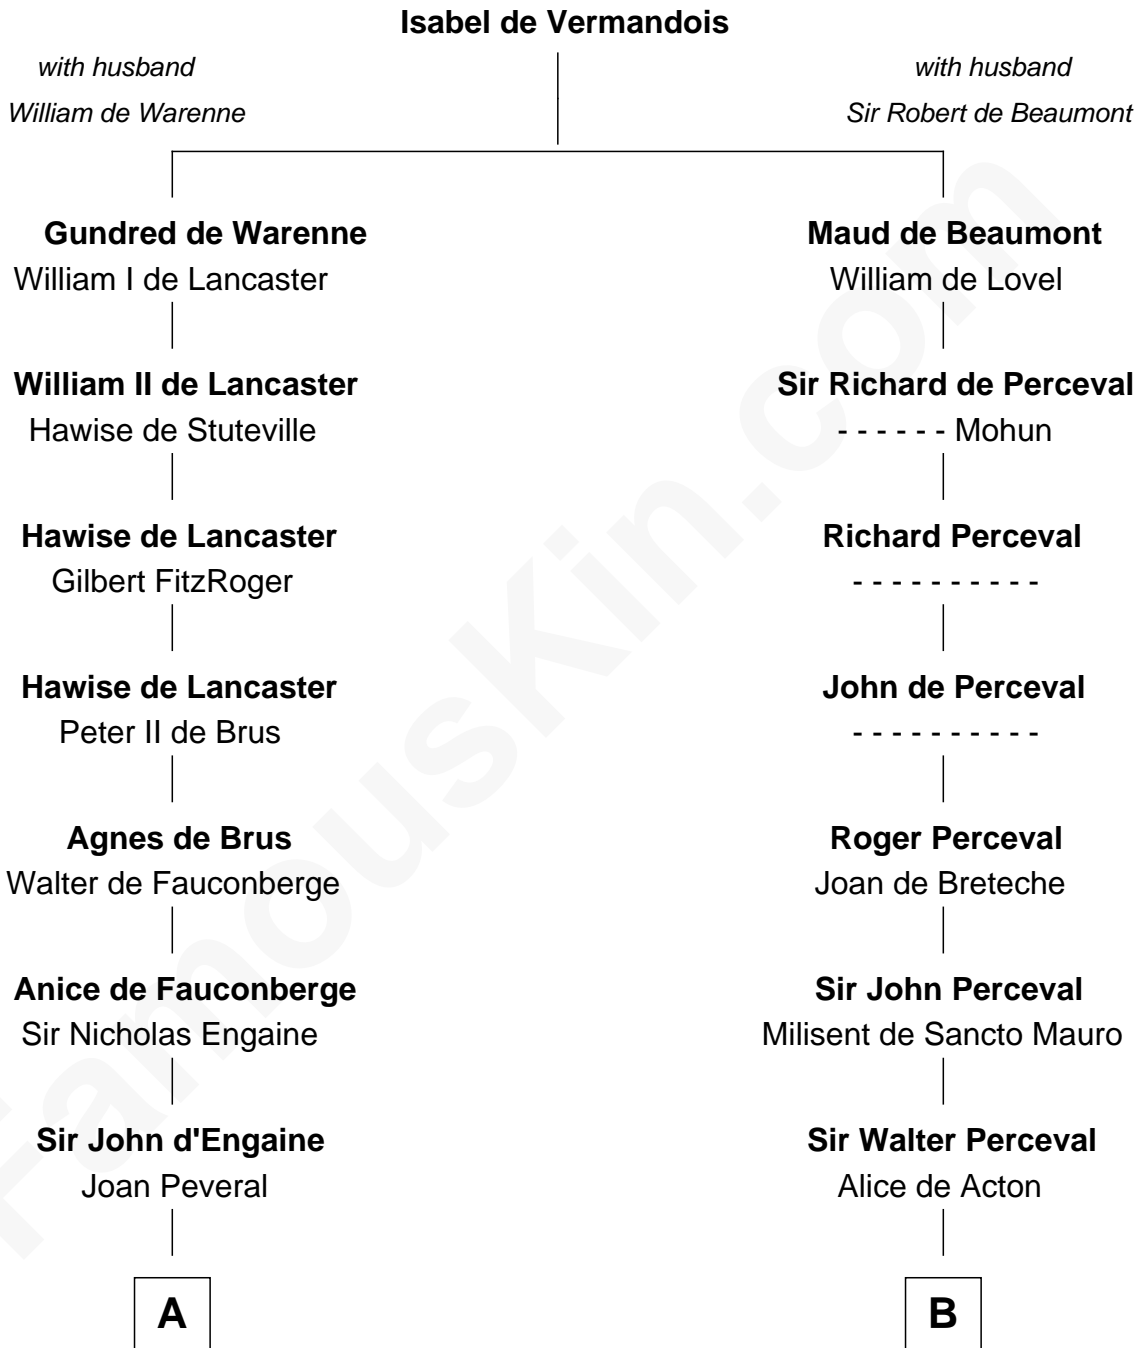

FamousKin.com

Relationship Chart of

William Greene

2nd Governor of Rhode Island

19th cousin 2 times removed of

Herman Melville

Author of Moby Dick

C

Samuel Greene

Mary Gorton

William Greene

Catharine Greene

William Greene

2nd Governor of Rhode Island

D

Rev. Daniel Greenleaf