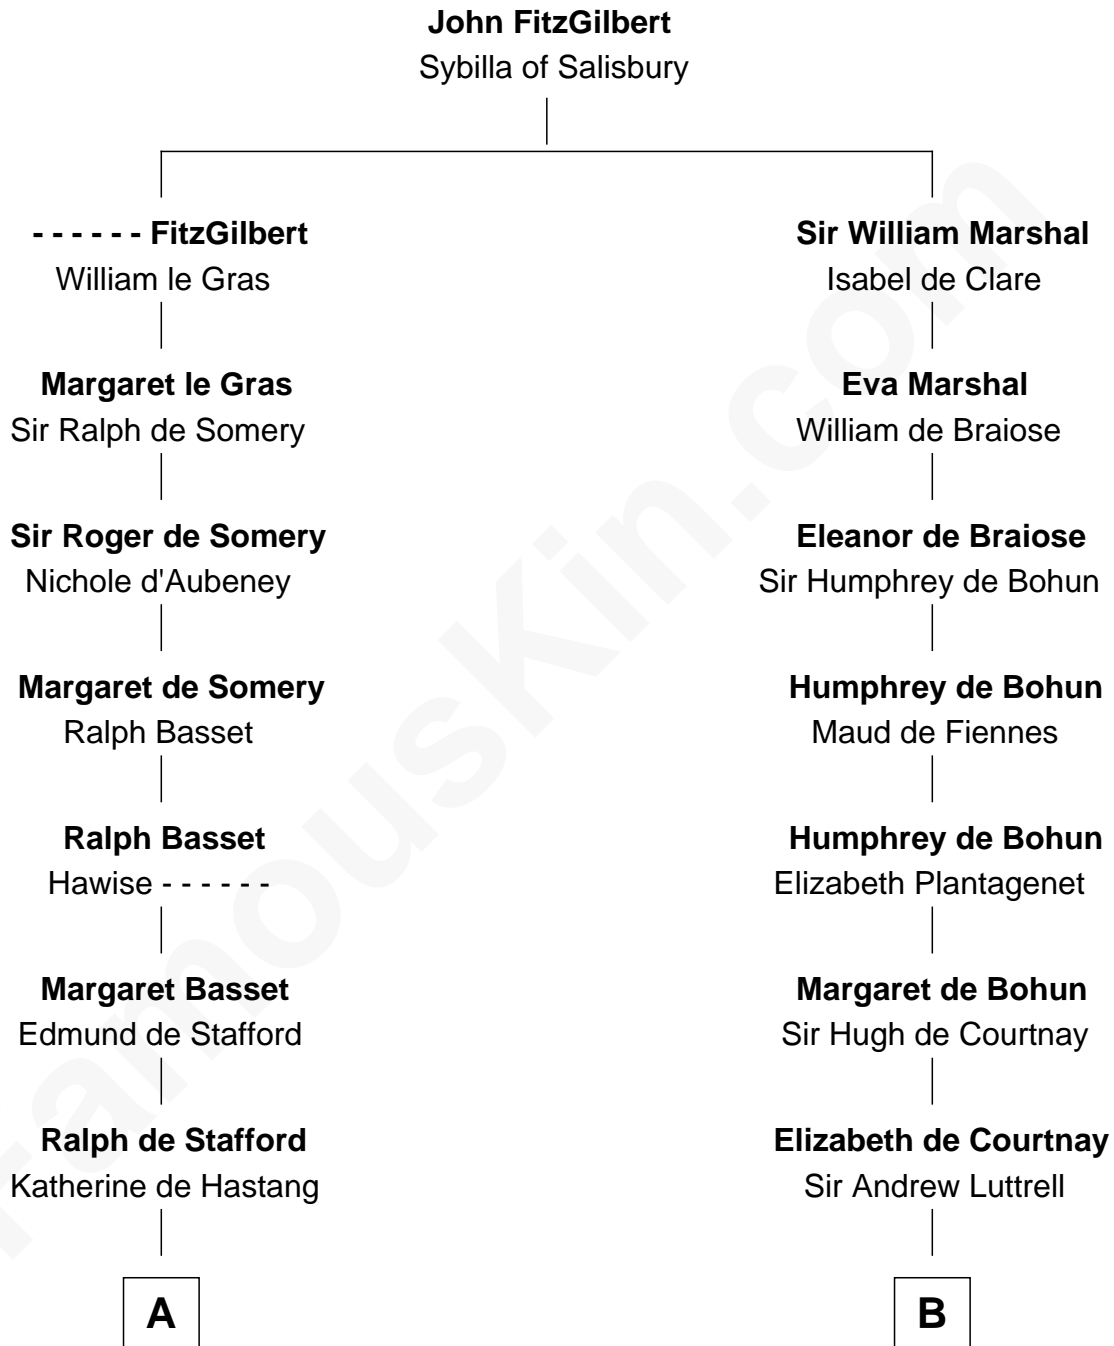

FamousKin.com Relationship Chart of William Greene

2nd Governor of Rhode Island

20th cousin 1 time removed of

Herman Melville

Author of Moby Dick

C

Annis Almy
John Greene

Samuel Greene
Mary Gorton