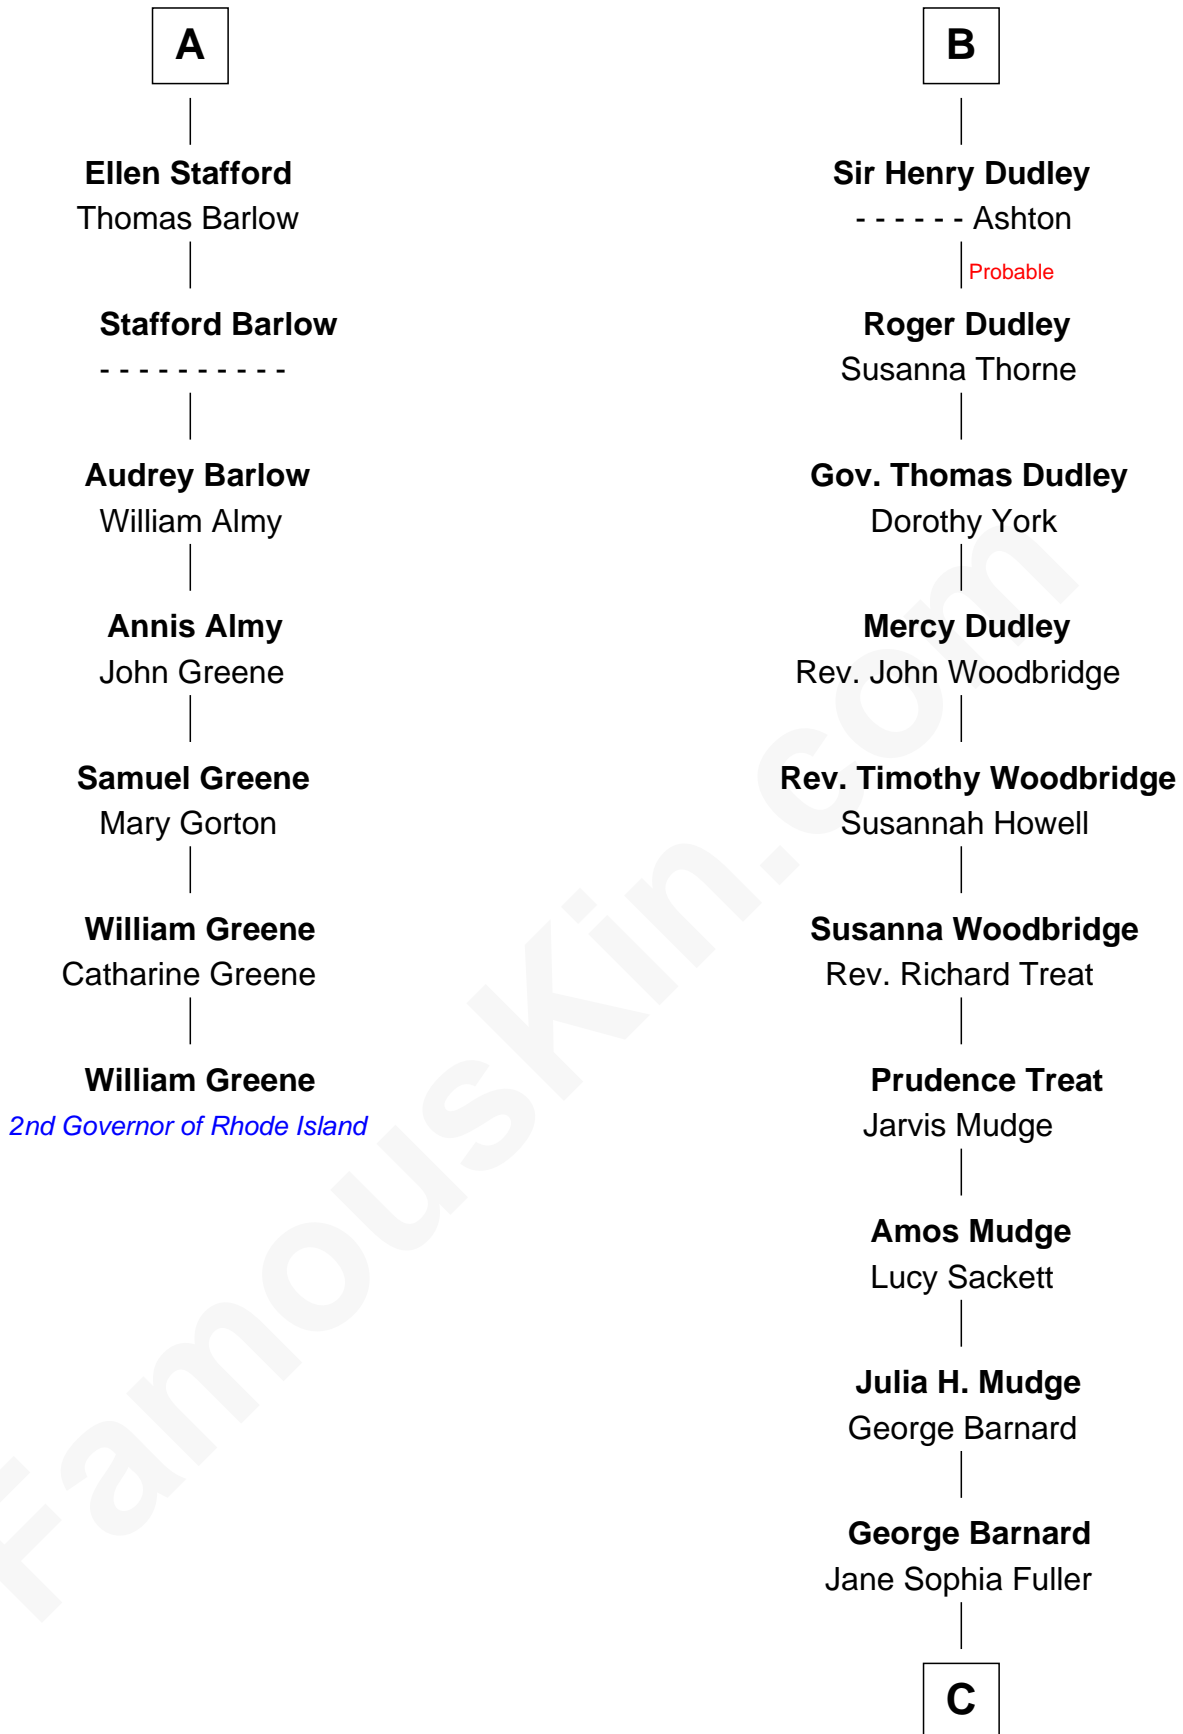

## Relationship Chart of

### William Greene

*2nd Governor of Rhode Island*

13th cousin 6 times removed of

**Dick Clark**

*Radio and TV Host*

C

**Charles Fuller Barnard**

Anna May Aldridge

**Julia Fuller Barnard**

Richard Augustus Clark

**Dick Clark**

*Radio and TV Host*

FamousKin.com