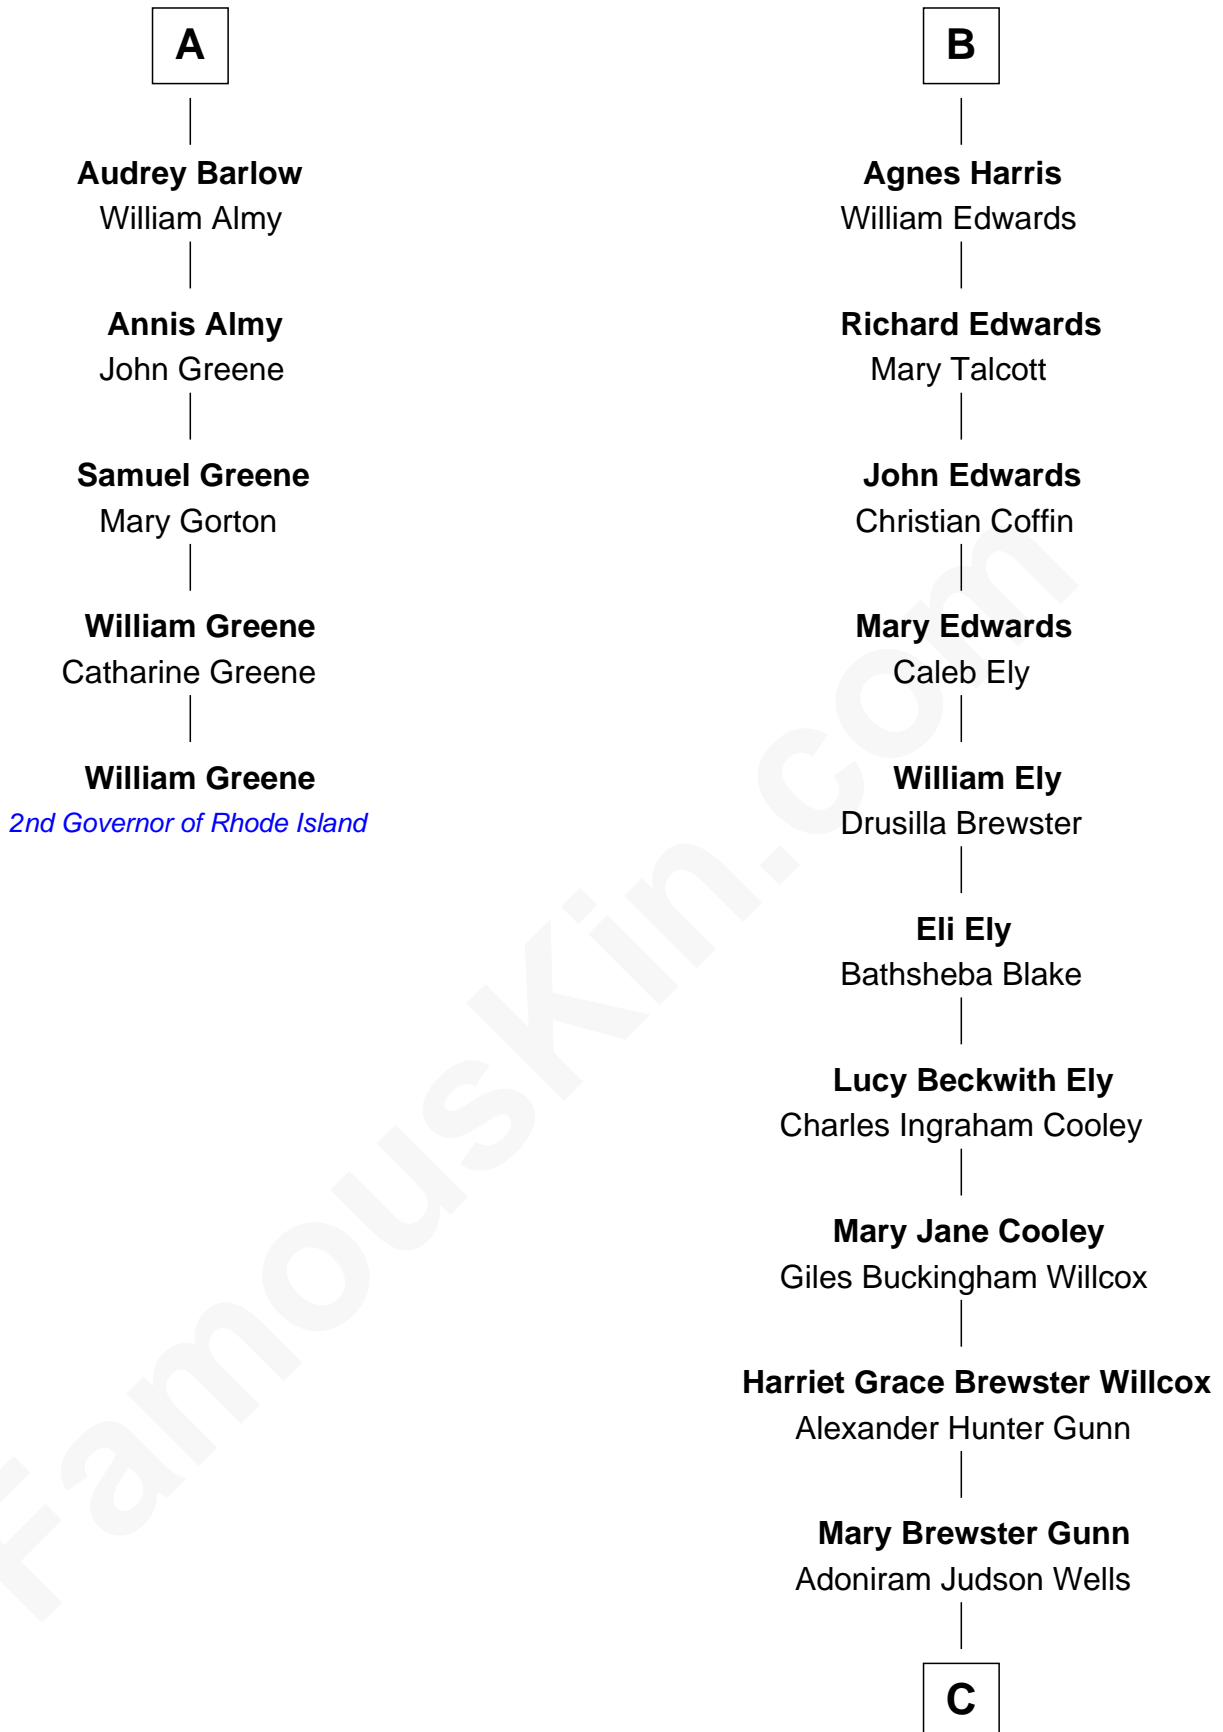

FamousKin.com Relationship Chart of

William Greene

2nd Governor of Rhode Island

11th cousin 7 times removed of

Elisabeth Shue

TV and Movie Actress

C

Anne Brewster Wells
James William Shue