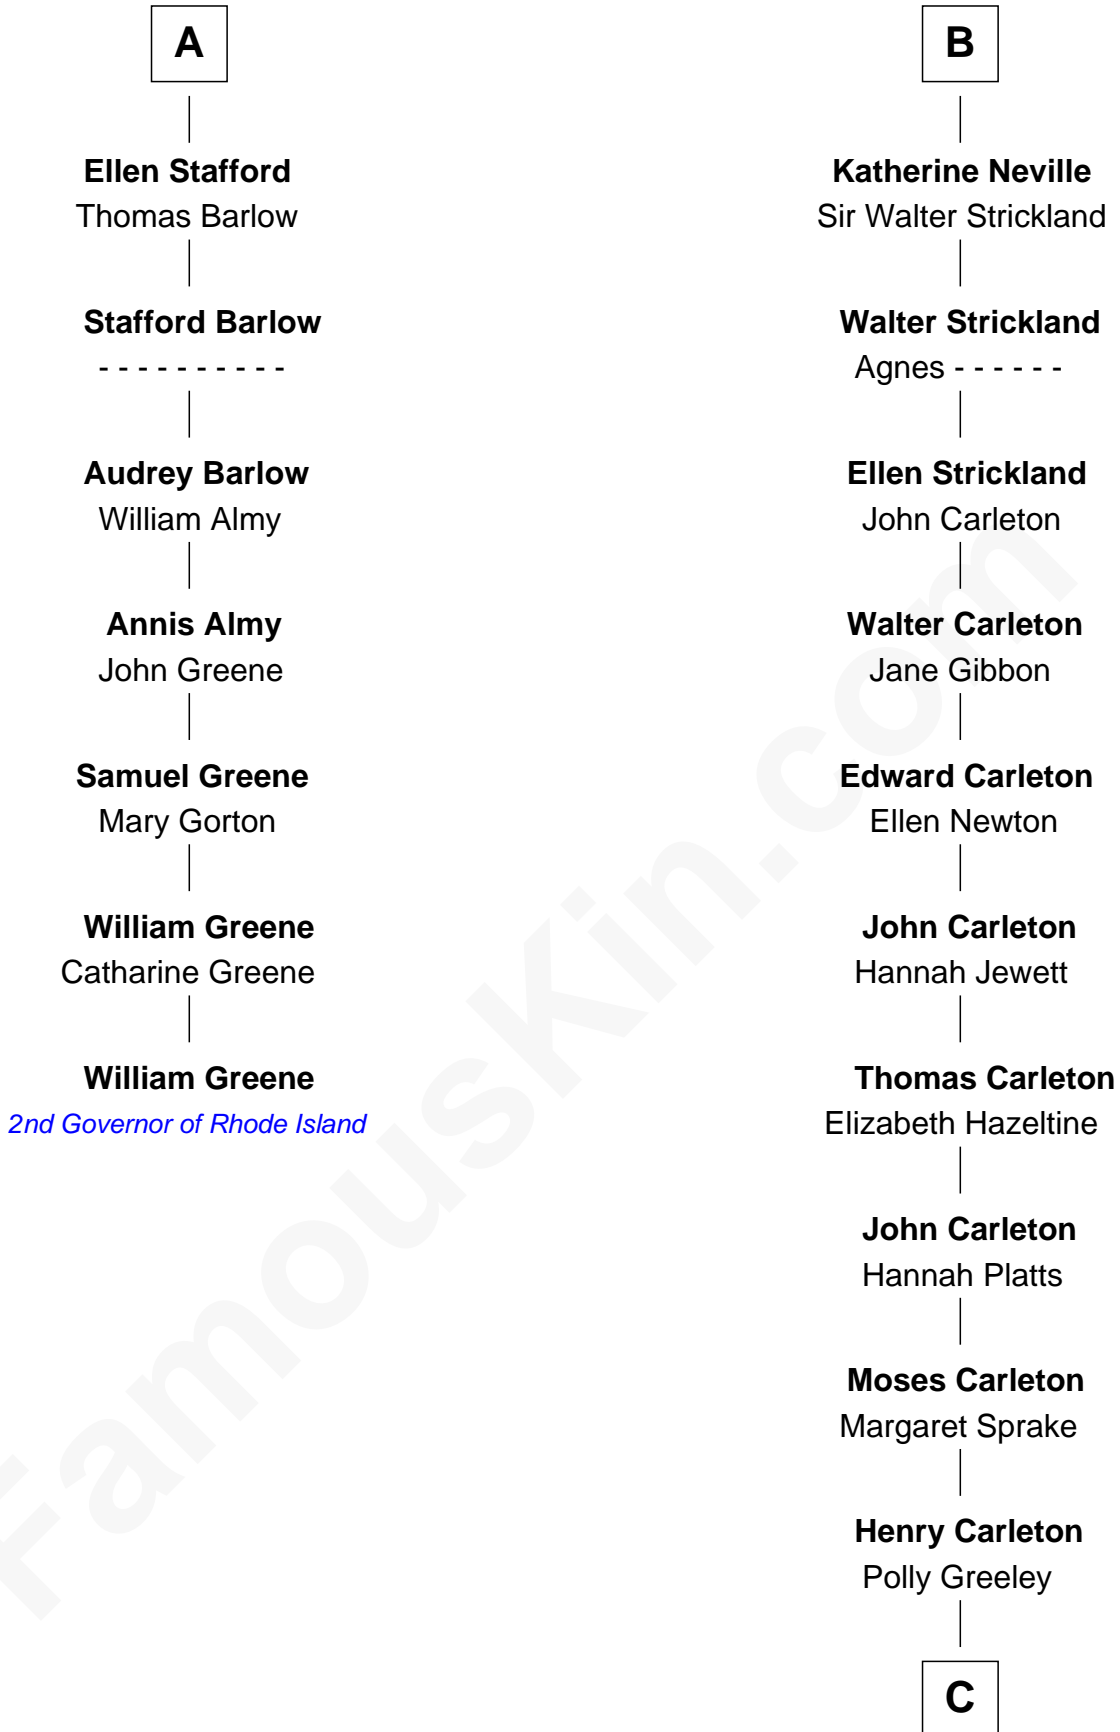

FamousKin.com

Relationship Chart of **William Greene**

2nd Governor of Rhode Island

13th cousin 5 times removed of

Charles A. Pillsbury

Co-Founder of C.A. Pillsbury Co.

C

Margaret Sprague Carleton