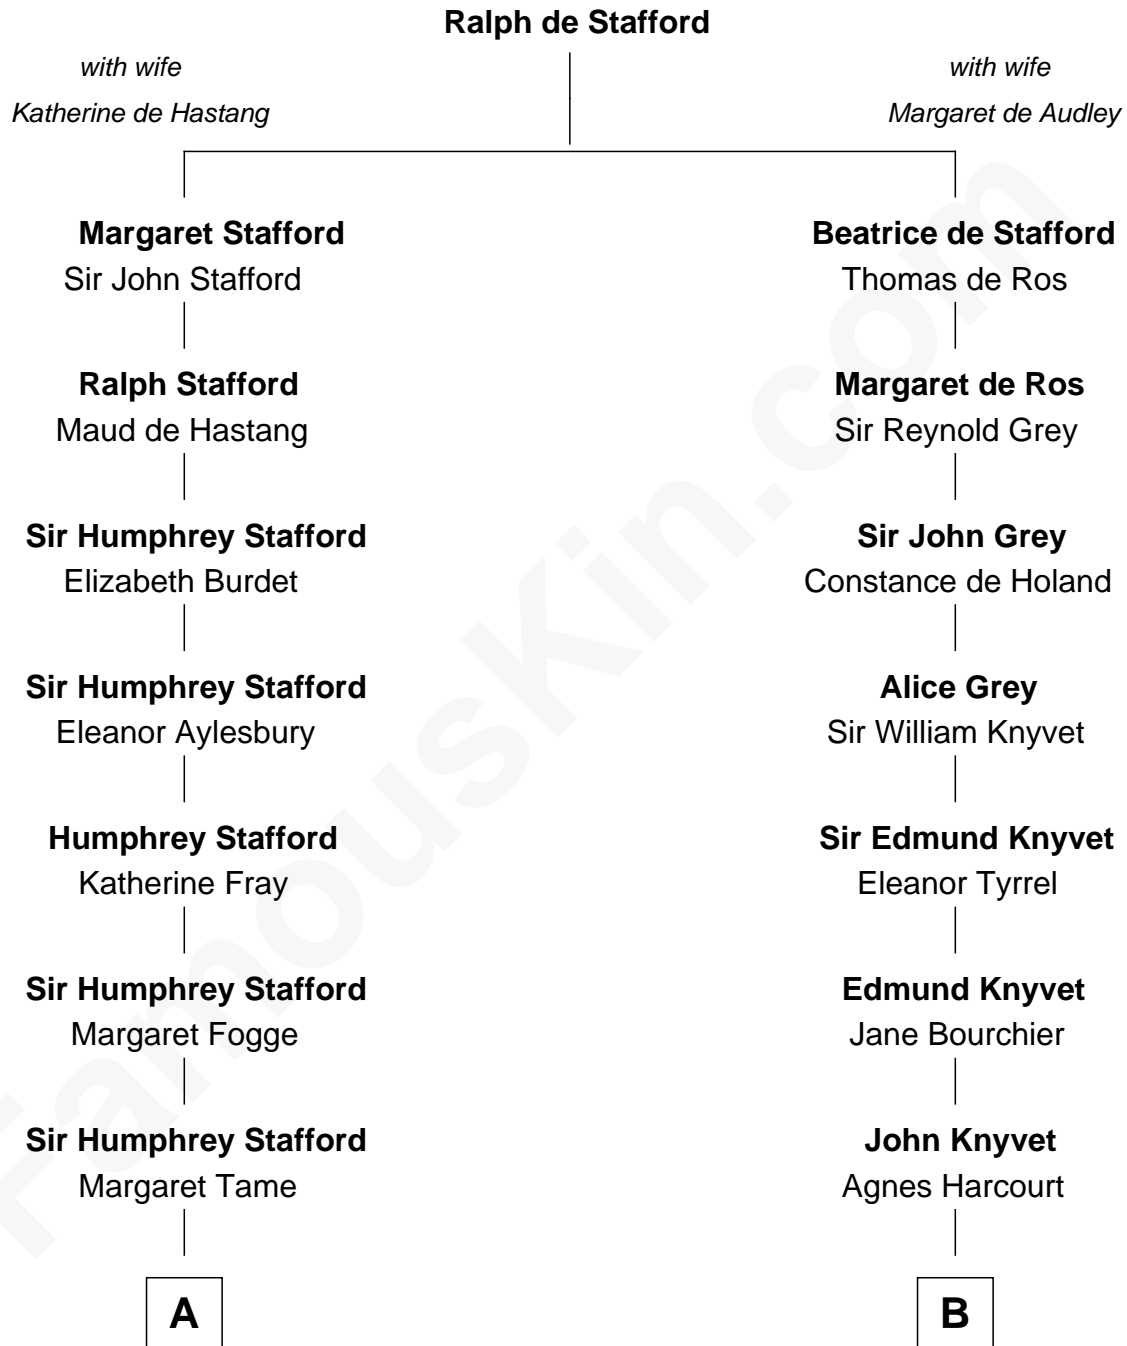

# FamousKin.com Relationship Chart of William Greene

2nd Governor of Rhode Island

13th cousin 8 times removed of

**Carly Fiorina**

CEO of Hewlett-Packard

C

**Margaret Isabella Walker**

Heinrich Weber

**John Walker Weber**

Maude Graves

**Cara Carleton Weber**

Harold Marvin Sneed

**Joseph Tyree Sneed**

Madelon Montross Juergens

**Carly Fiorina**

*CEO of Hewlett-Packard*