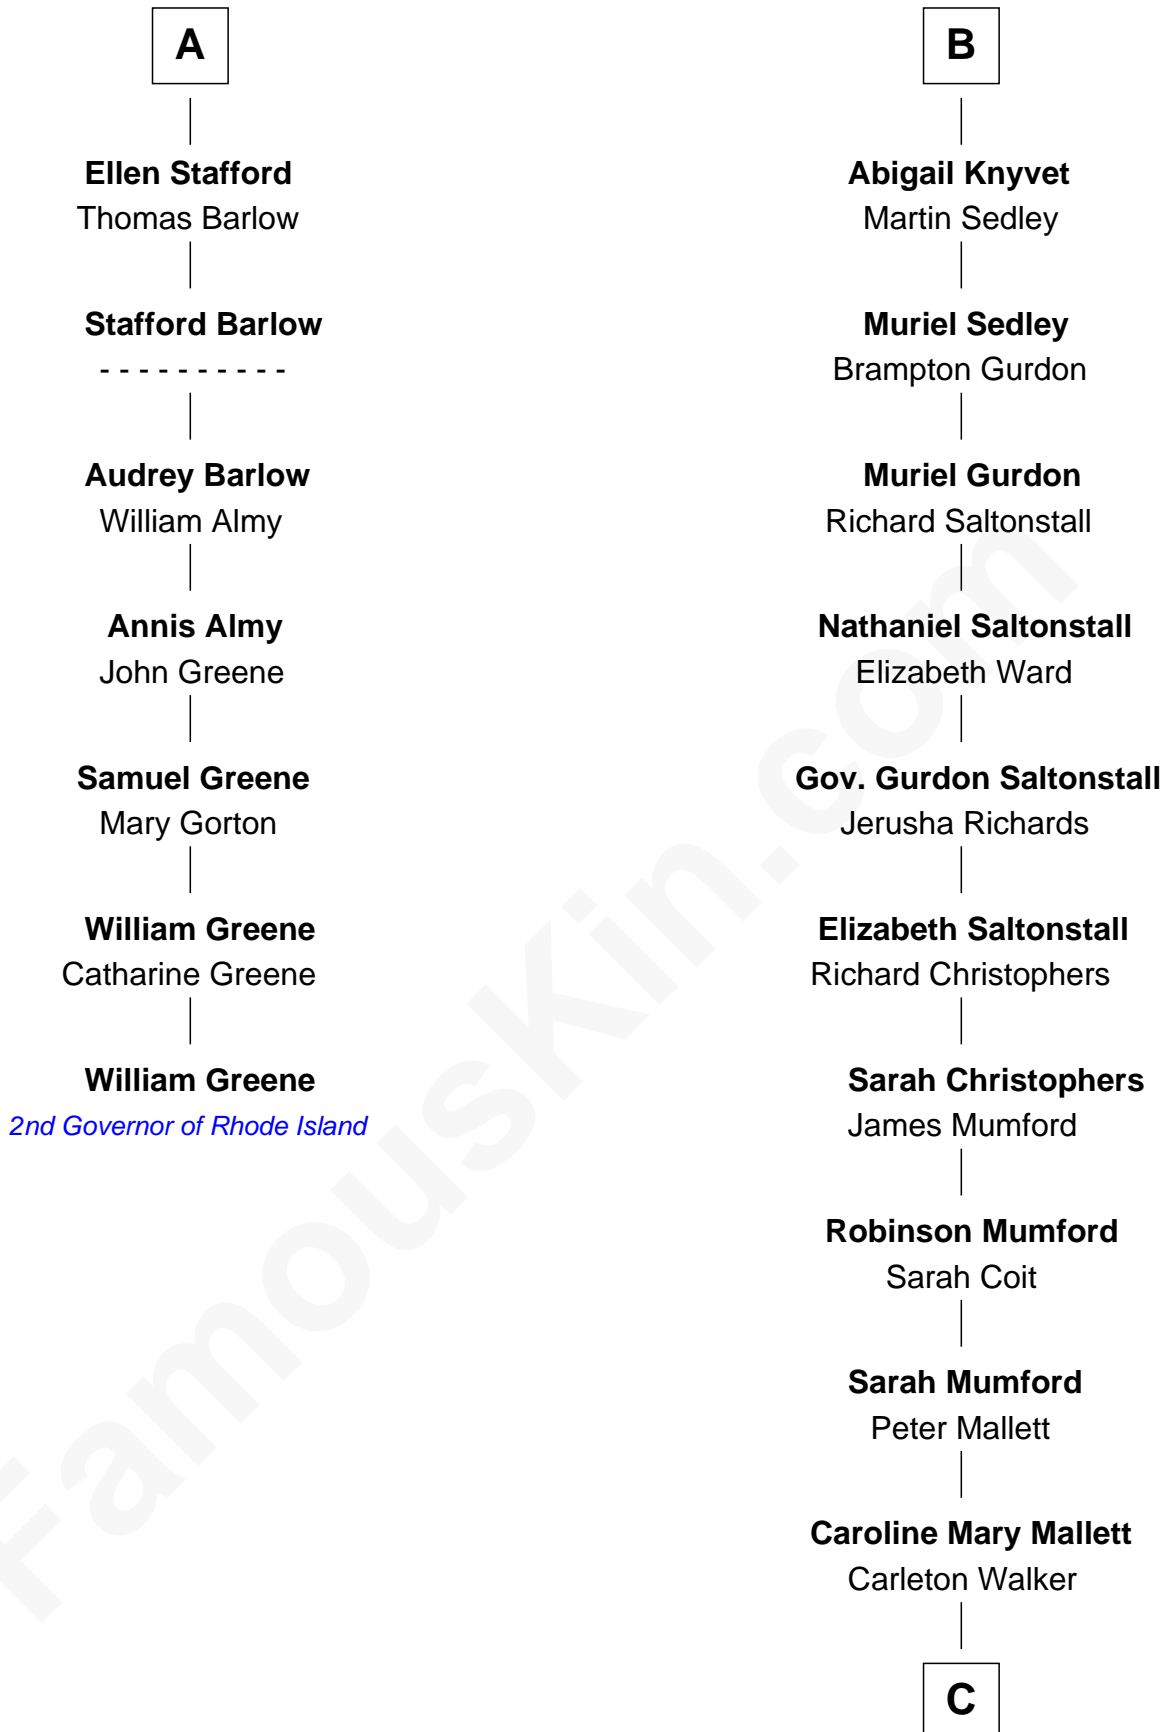

# FamousKin.com Relationship Chart of William Greene

2nd Governor of Rhode Island

13th cousin 8 times removed of

**Carly Fiorina**

CEO of Hewlett-Packard

C

**Margaret Isabella Walker**

Heinrich Weber

**John Walker Weber**

Maude Graves

**Cara Carleton Weber**

Harold Marvin Sneed

**Joseph Tyree Sneed**

Madelon Montross Juergens

**Carly Fiorina**

*CEO of Hewlett-Packard*