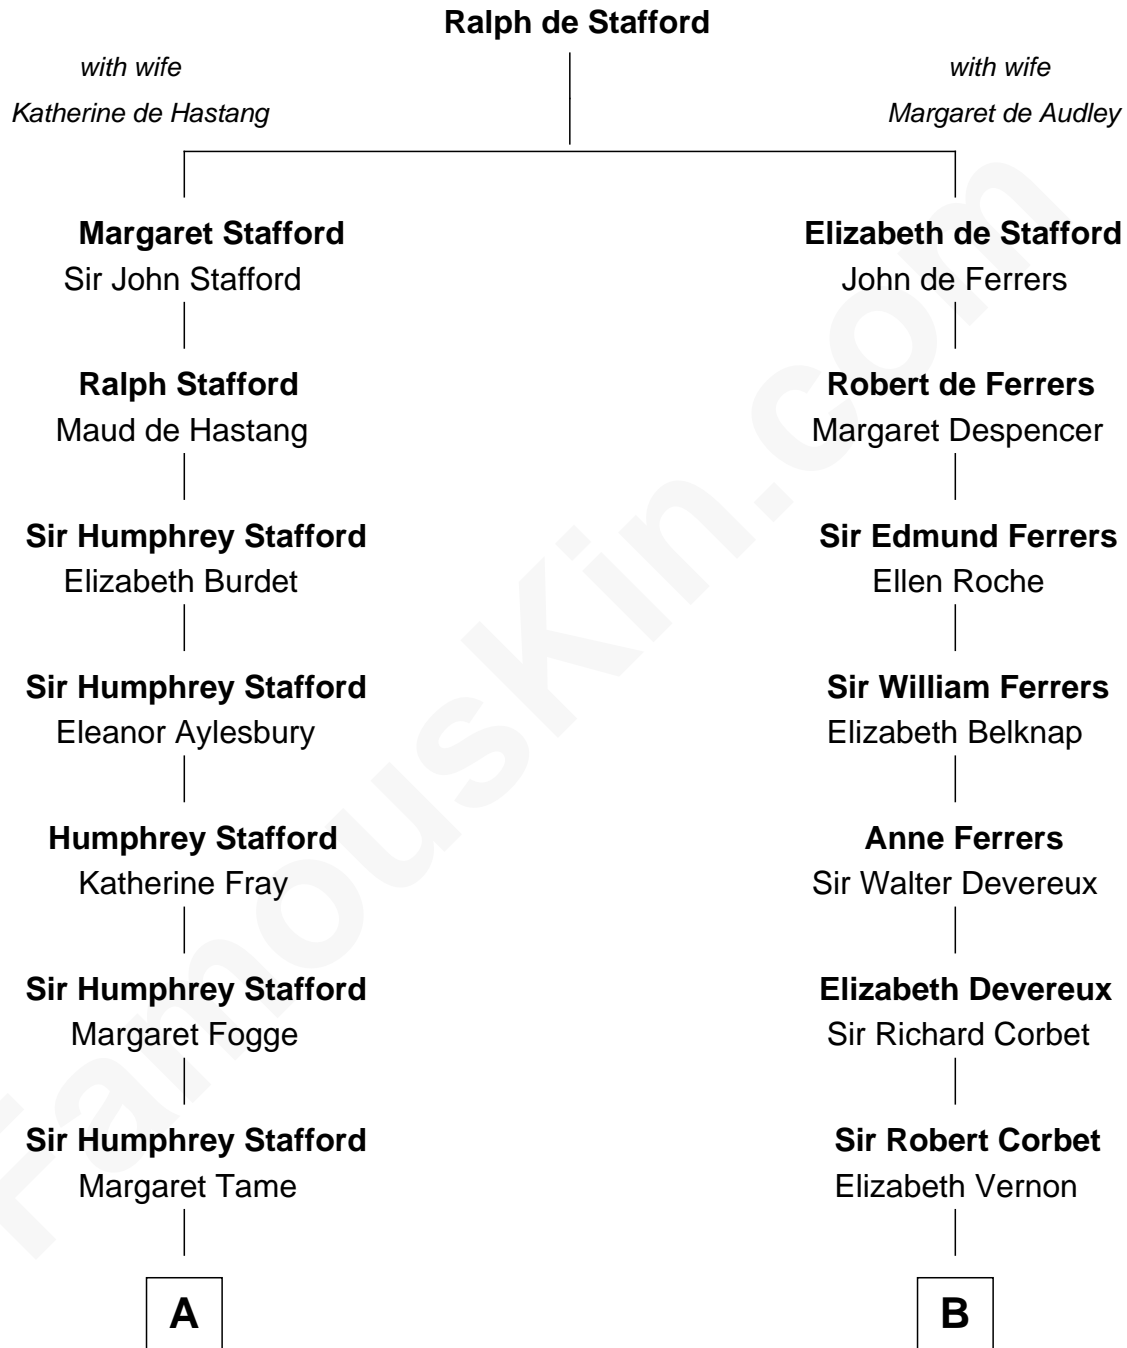

# FamousKin.com

## Relationship Chart of

### William Greene

*2nd Governor of Rhode Island*

13th cousin 6 times removed of

**Melvyn Douglas**  
*Movie Actor*

C

**Emma Jane Douglas**

Col. George Taliaferro Shackelford

**Lena Priscilla Shackelford**