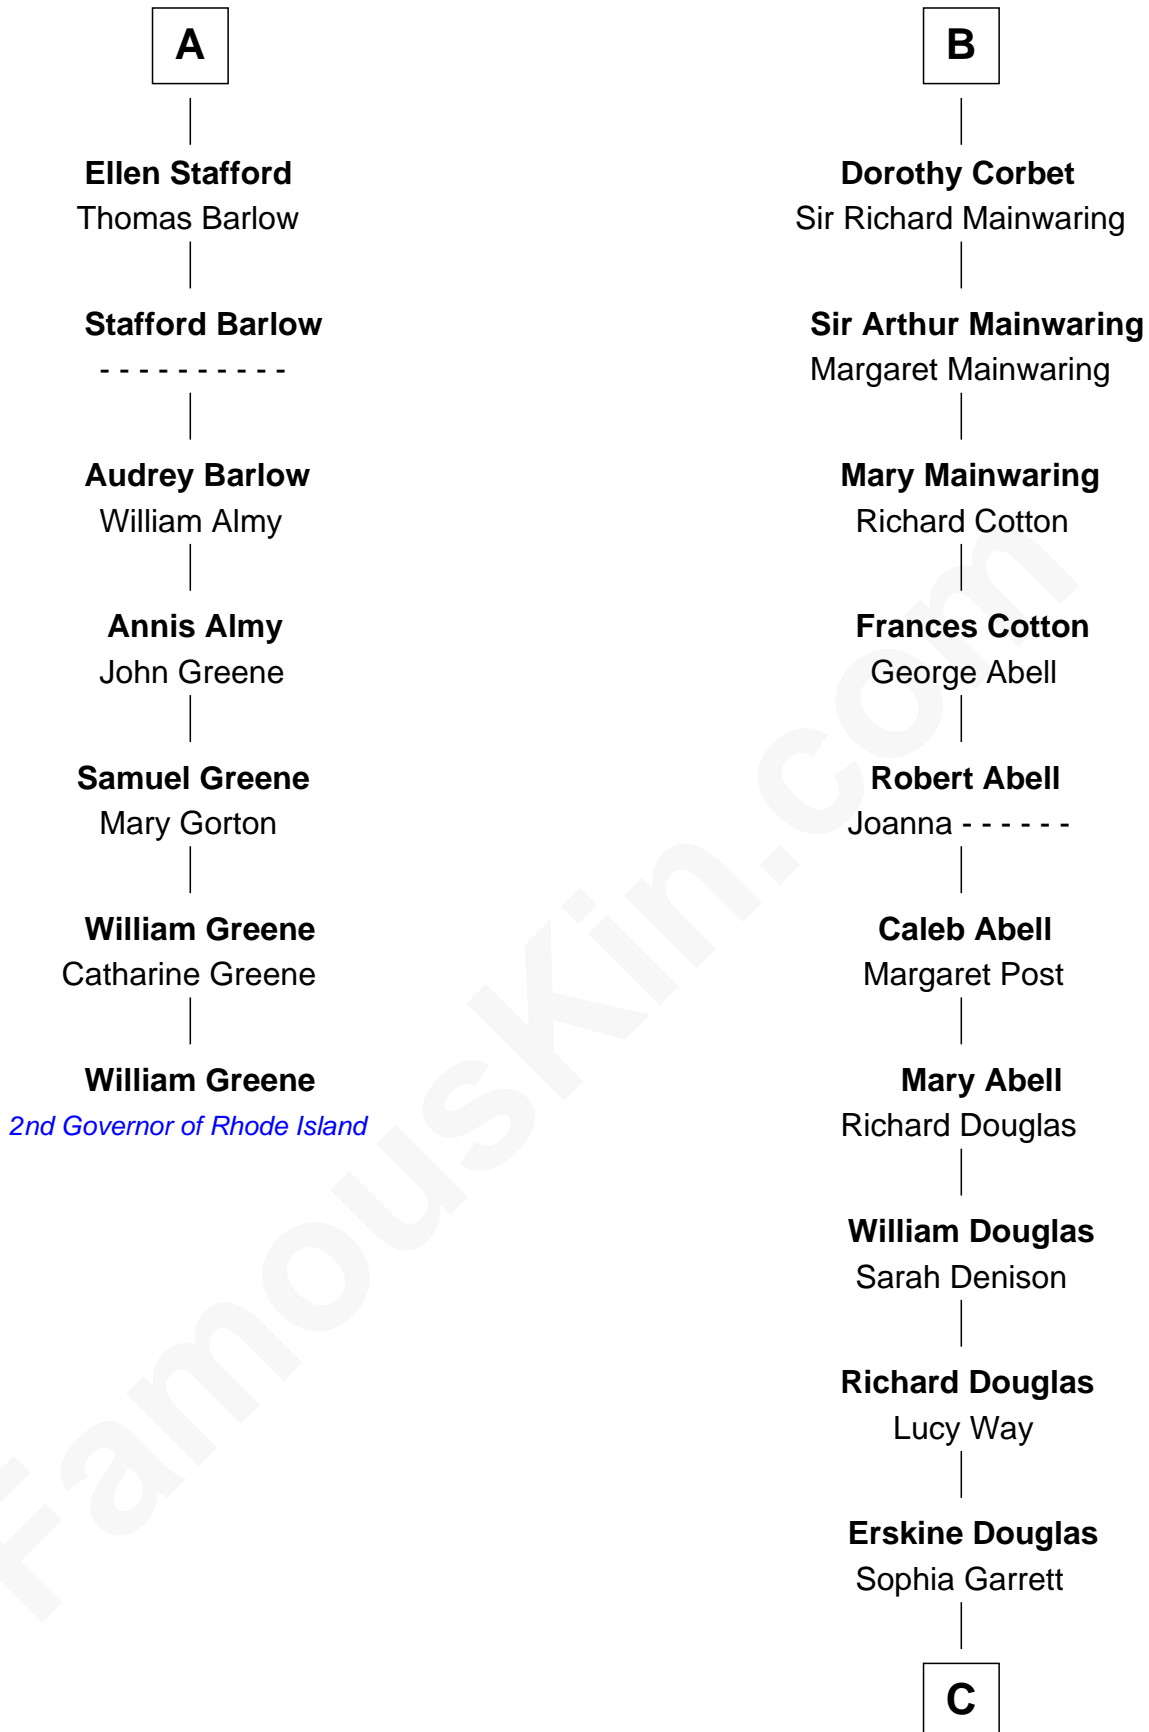

## Relationship Chart of

### William Greene

*2nd Governor of Rhode Island*

13th cousin 6 times removed of

**Melvyn Douglas**  
*Movie Actor*

C

**Emma Jane Douglas**

Col. George Taliaferro Shackelford

**Lena Priscilla Shackelford**

Edouard Gregory Hesselberg

**Melvyn Douglas**

*Movie Actor*

FamousKin.com