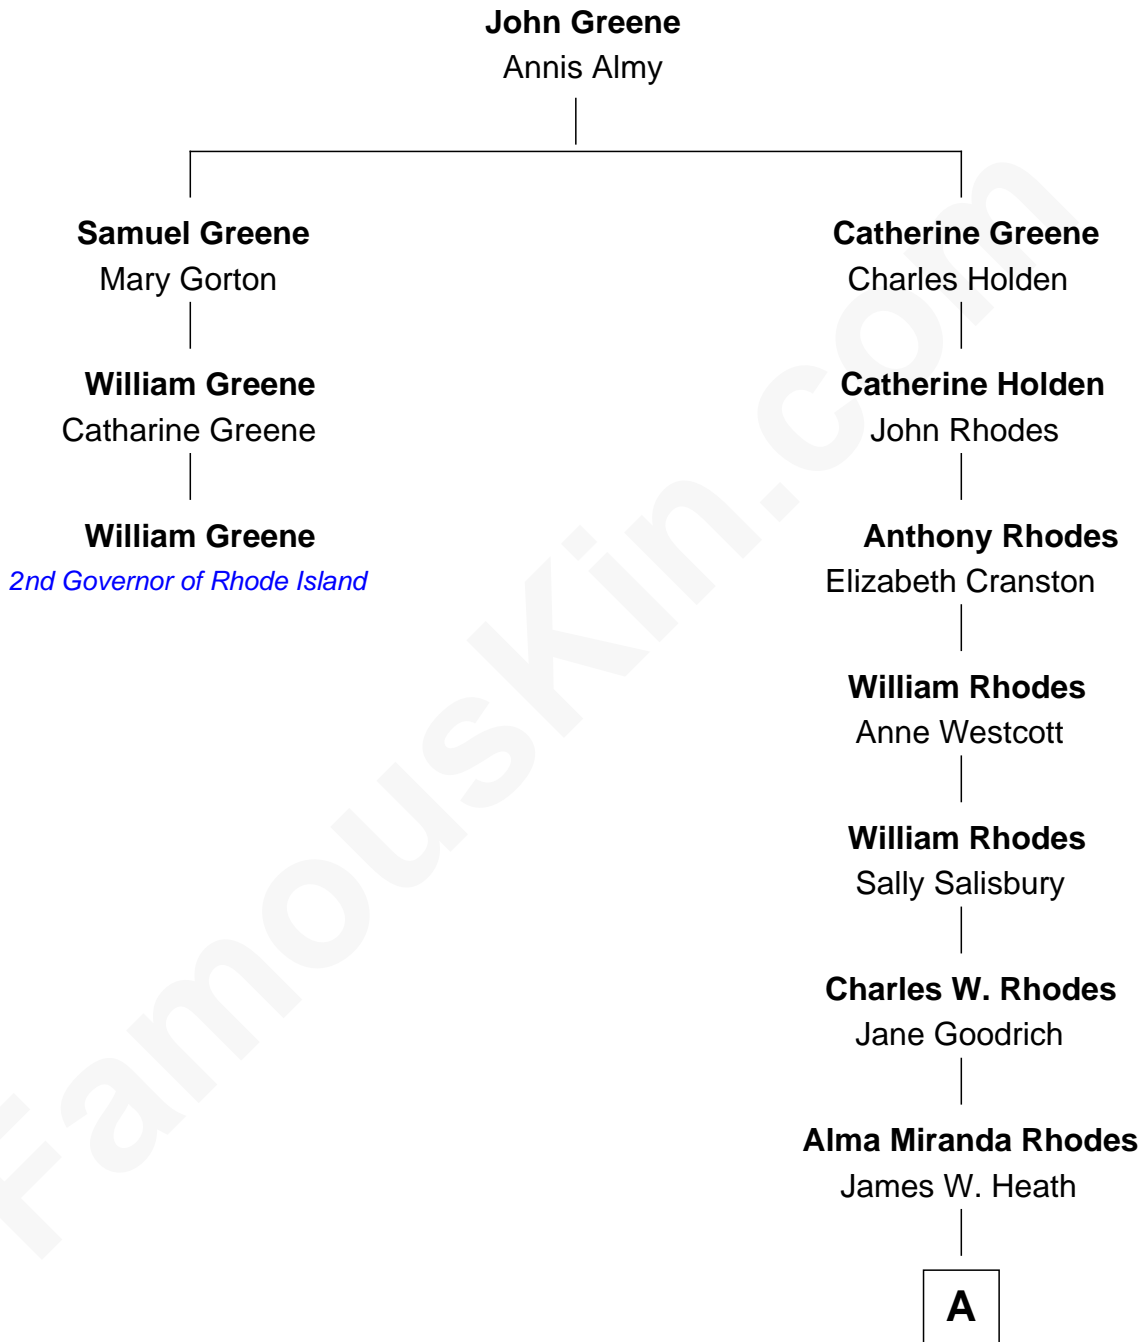

# FamousKin.com

## Relationship Chart of

### William Greene

*2nd Governor of Rhode Island*

2nd cousin 8 times removed of

**Sarah Palin**

*9th Governor of Alaska*

**A**

**Charles R. Heath**  
Alice Adeline Oriel

**Charles Francis Heath**  
Nellie Marie Brandt

**Charles Richard Heath**  
Sarah Sheeran

**Sarah Palin**  
*9th Governor of Alaska*