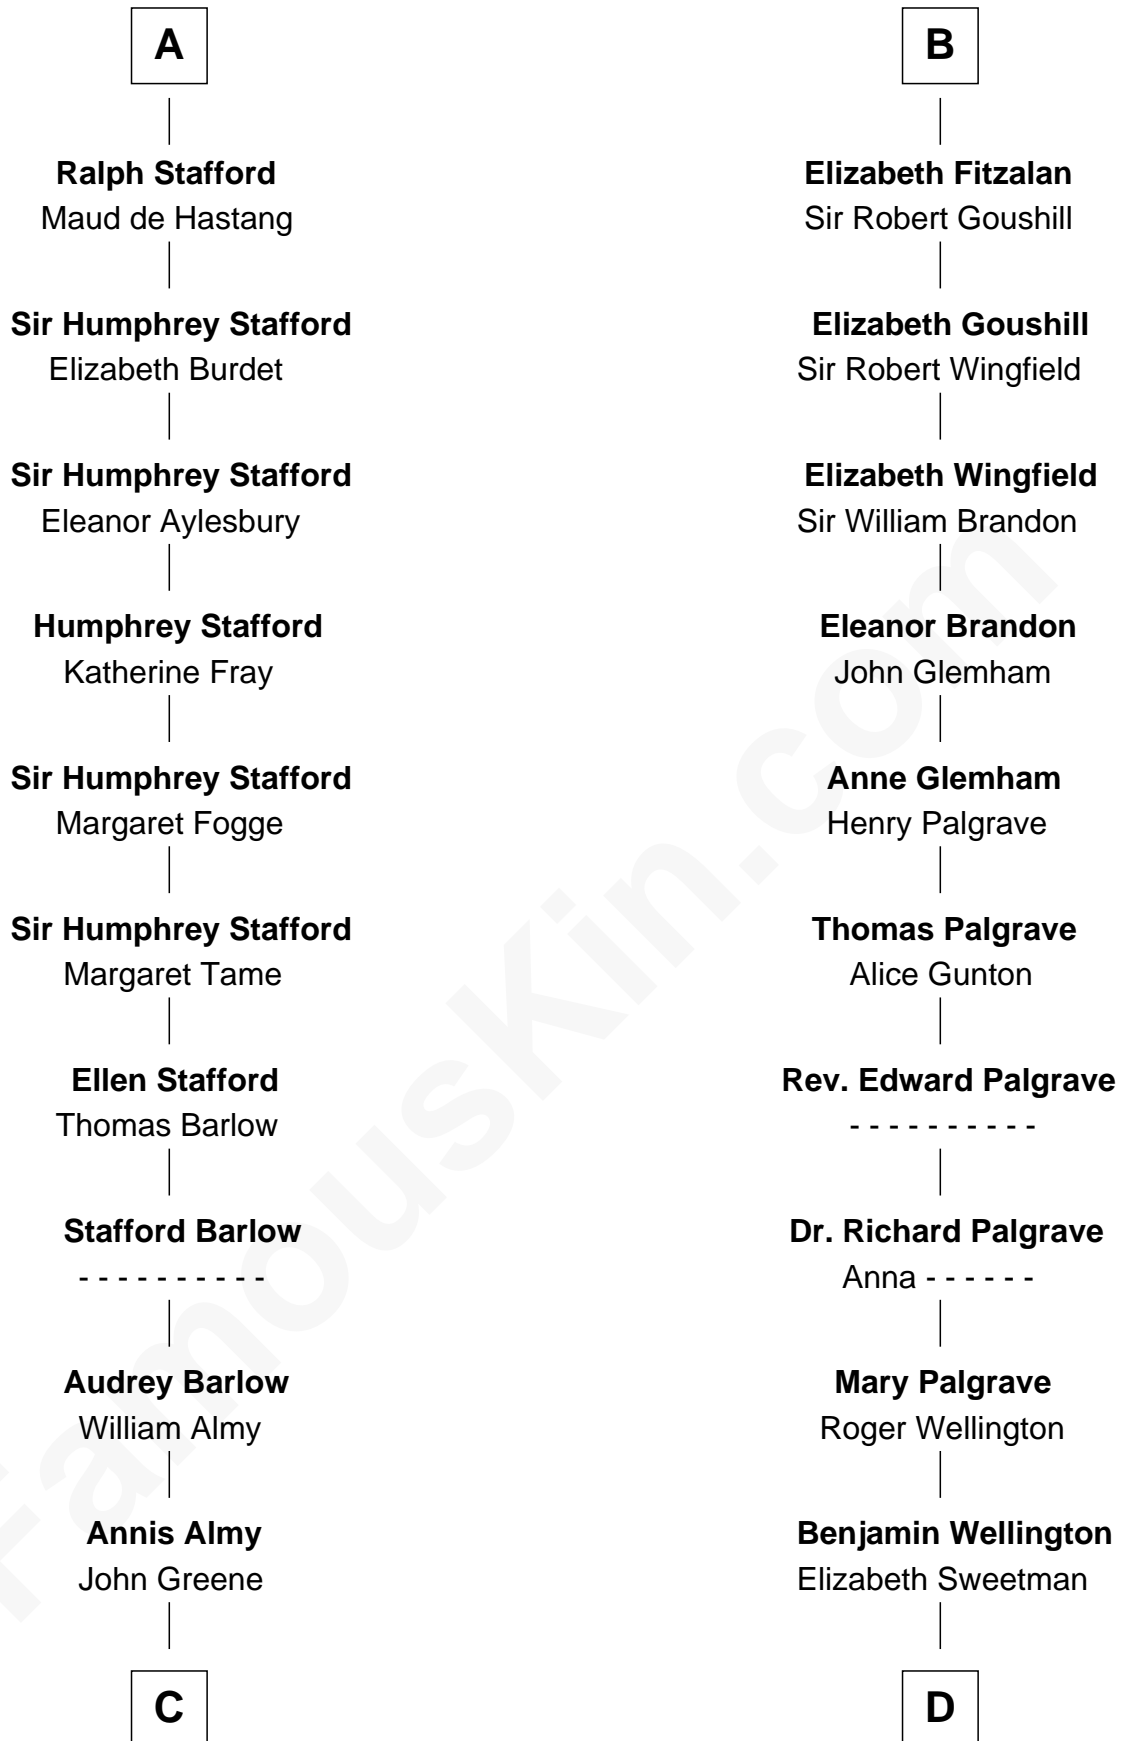

FamousKin.com

Relationship Chart of

William Greene

2nd Governor of Rhode Island

19th cousin 2 times removed of

Shubael D. Childs

Founder of S.D. Childs & Company

Hugh de Kevelioc
Bertrade de Montfort

C

Samuel Greene

Mary Gorton

William Greene

Catharine Greene

William Greene

2nd Governor of Rhode Island

D