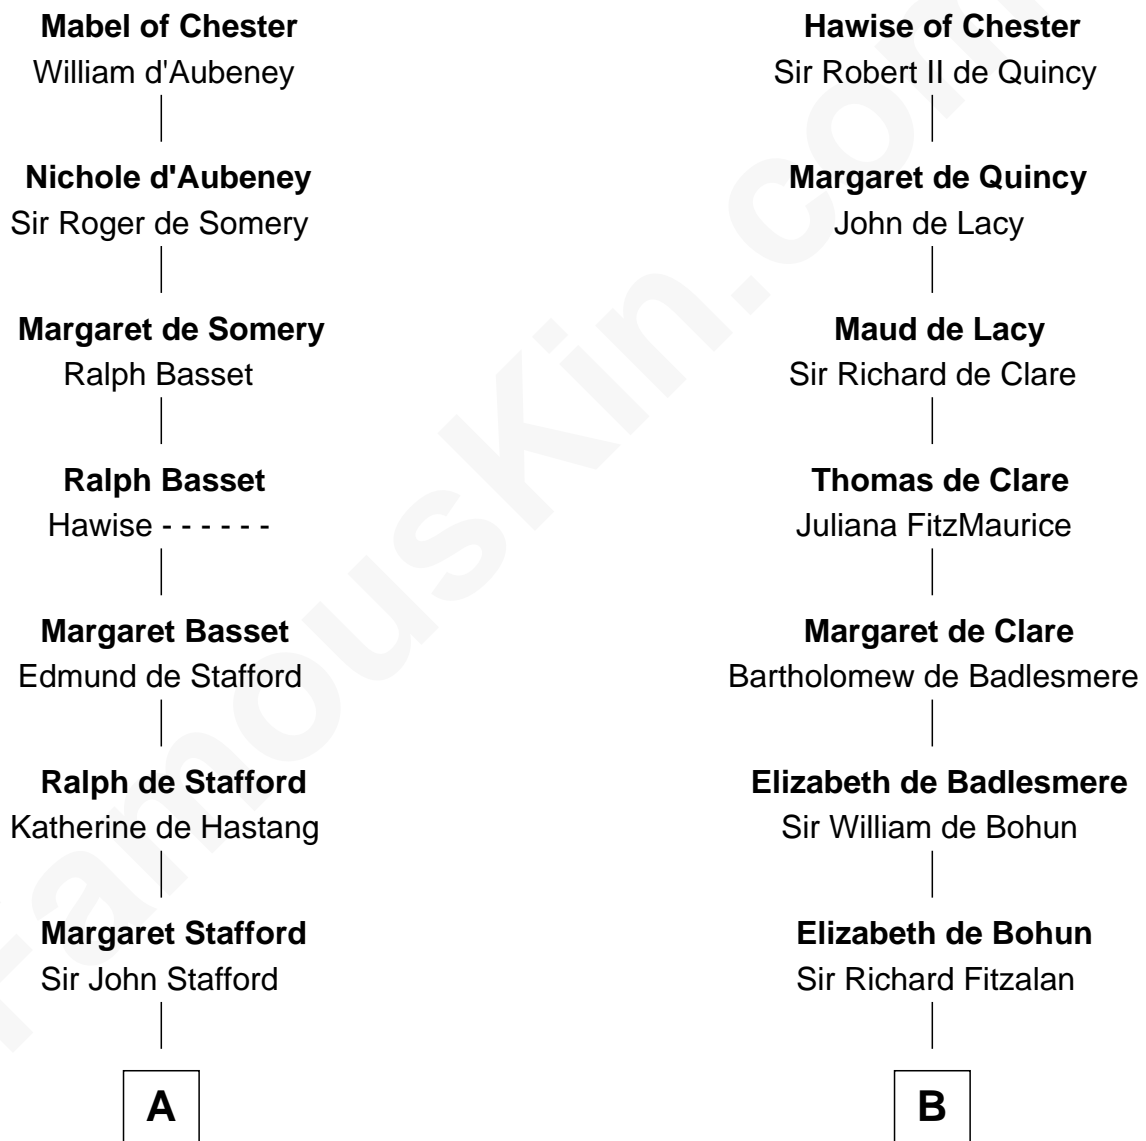

FamousKin.com

Relationship Chart of

William Greene

2nd Governor of Rhode Island

19th cousin 2 times removed of

Shubael D. Childs

Founder of S.D. Childs & Company

Hugh de Kevelioc
Bertrade de Montfort

C

Samuel Greene

Mary Gorton

William Greene

Catharine Greene

William Greene

2nd Governor of Rhode Island

D