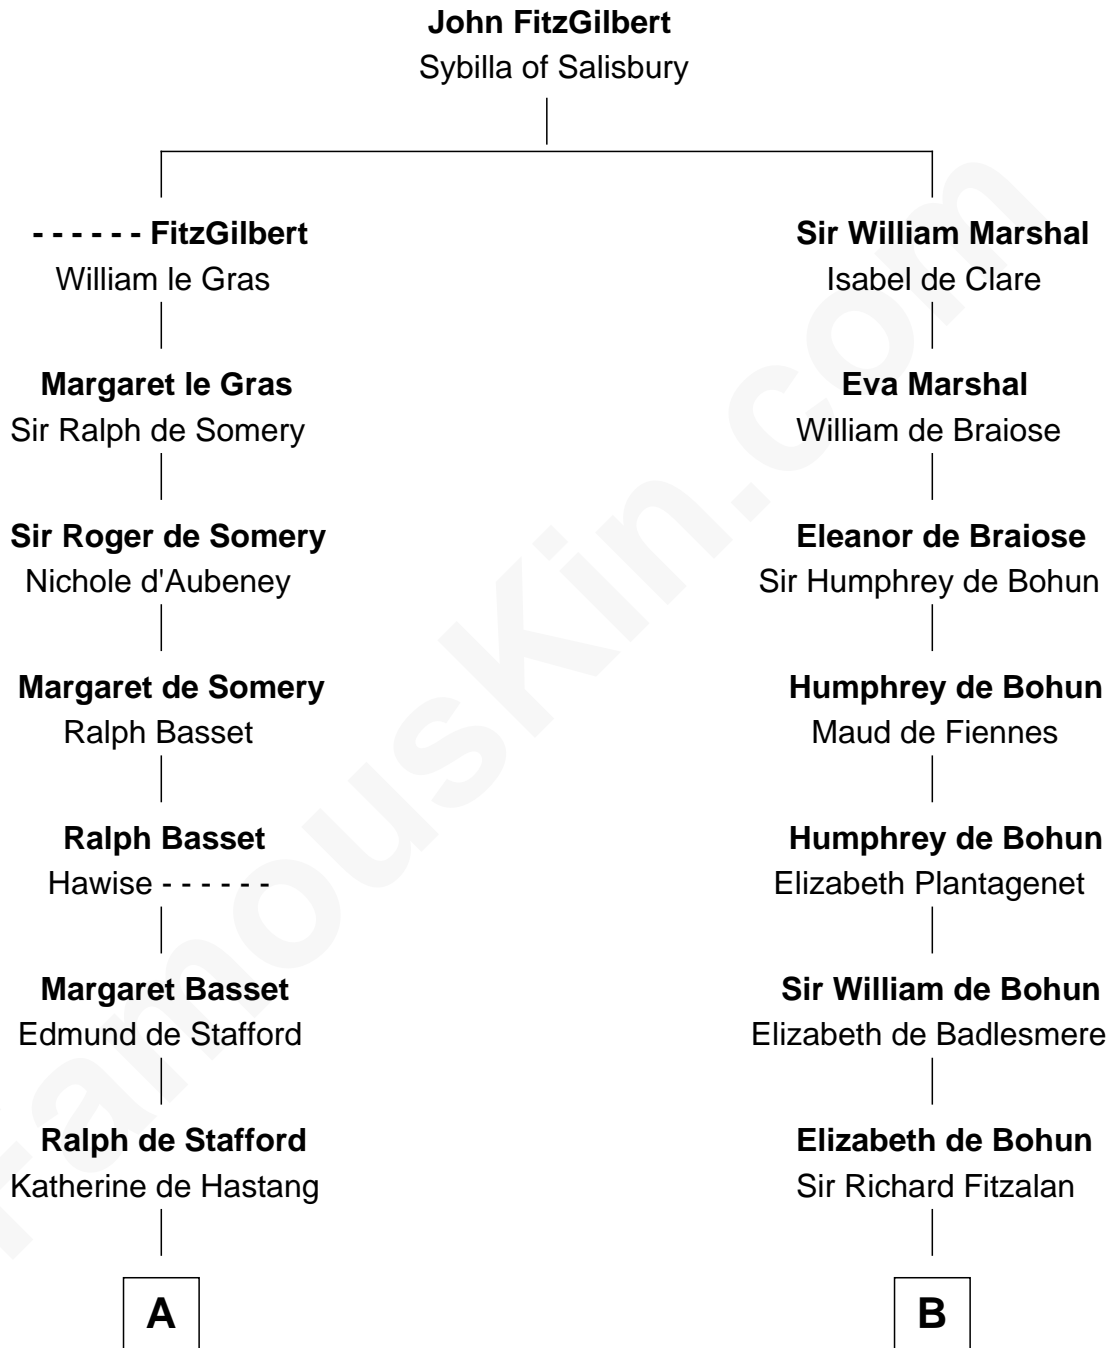

FamousKin.com

Relationship Chart of

William Greene

2nd Governor of Rhode Island

20th cousin 1 time removed of

Shubael D. Childs

Founder of S.D. Childs & Company

C

Annis Almy
John Greene

Samuel Greene
Mary Gorton

William Greene
Catharine Greene

William Greene
2nd Governor of Rhode Island

D

Elizabeth Wellington
John Fay

Benjamin Fay
Martha Miles

Benjamin Fay
Beulah Stow