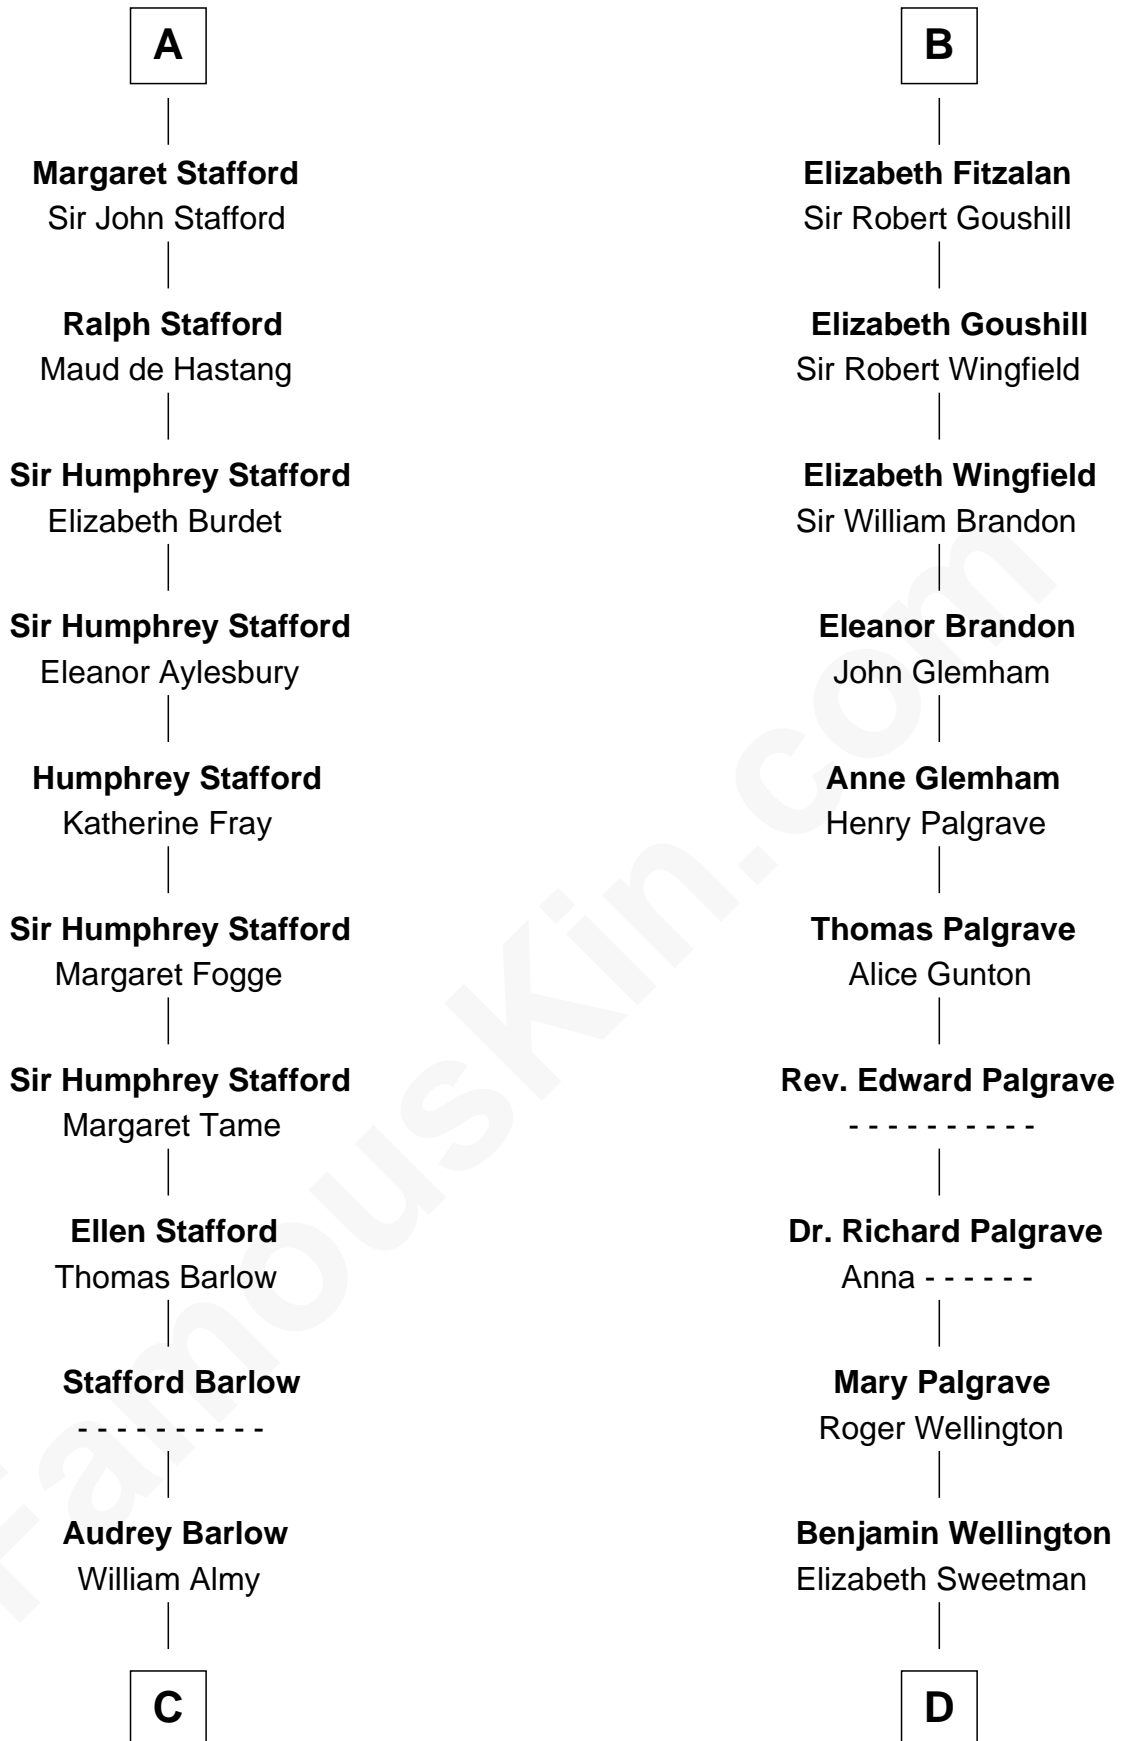

FamousKin.com

Relationship Chart of

William Greene

2nd Governor of Rhode Island

20th cousin 1 time removed of

Shubael D. Childs

Founder of S.D. Childs & Company

C

Annis Almy
John Greene

Samuel Greene
Mary Gorton

William Greene
Catharine Greene

William Greene
2nd Governor of Rhode Island

D

Elizabeth Wellington
John Fay

Benjamin Fay
Martha Miles

Benjamin Fay
Beulah Stow