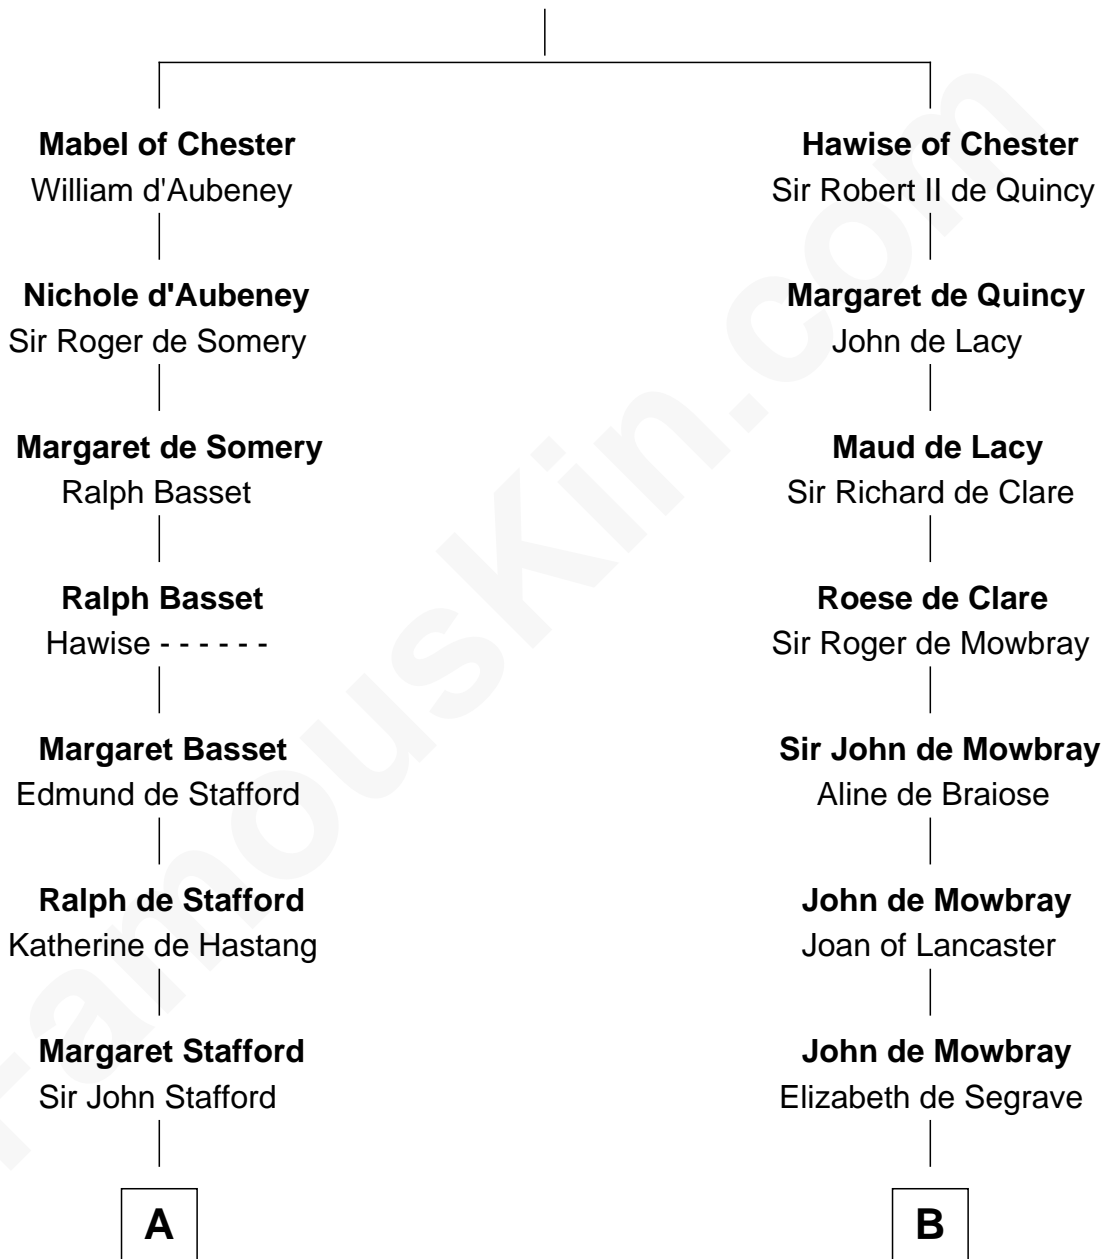

FamousKin.com

Relationship Chart of

William Greene

2nd Governor of Rhode Island

19th cousin 1 time removed of

Thomas Jefferson

3rd U.S. President and Signer of the Declaration of Independence

Bertrade de Montfort

Hugh de Kevelioc

C

Samuel Greene

Mary Gorton

William Greene

Catharine Greene

William Greene

2nd Governor of Rhode Island

D

Col. William Randolph

Mary Isham

Isham Randolph

Jane Rogers

Jane Randolph

Peter Jefferson

Thomas Jefferson

3rd U.S. President

FamousKin.com