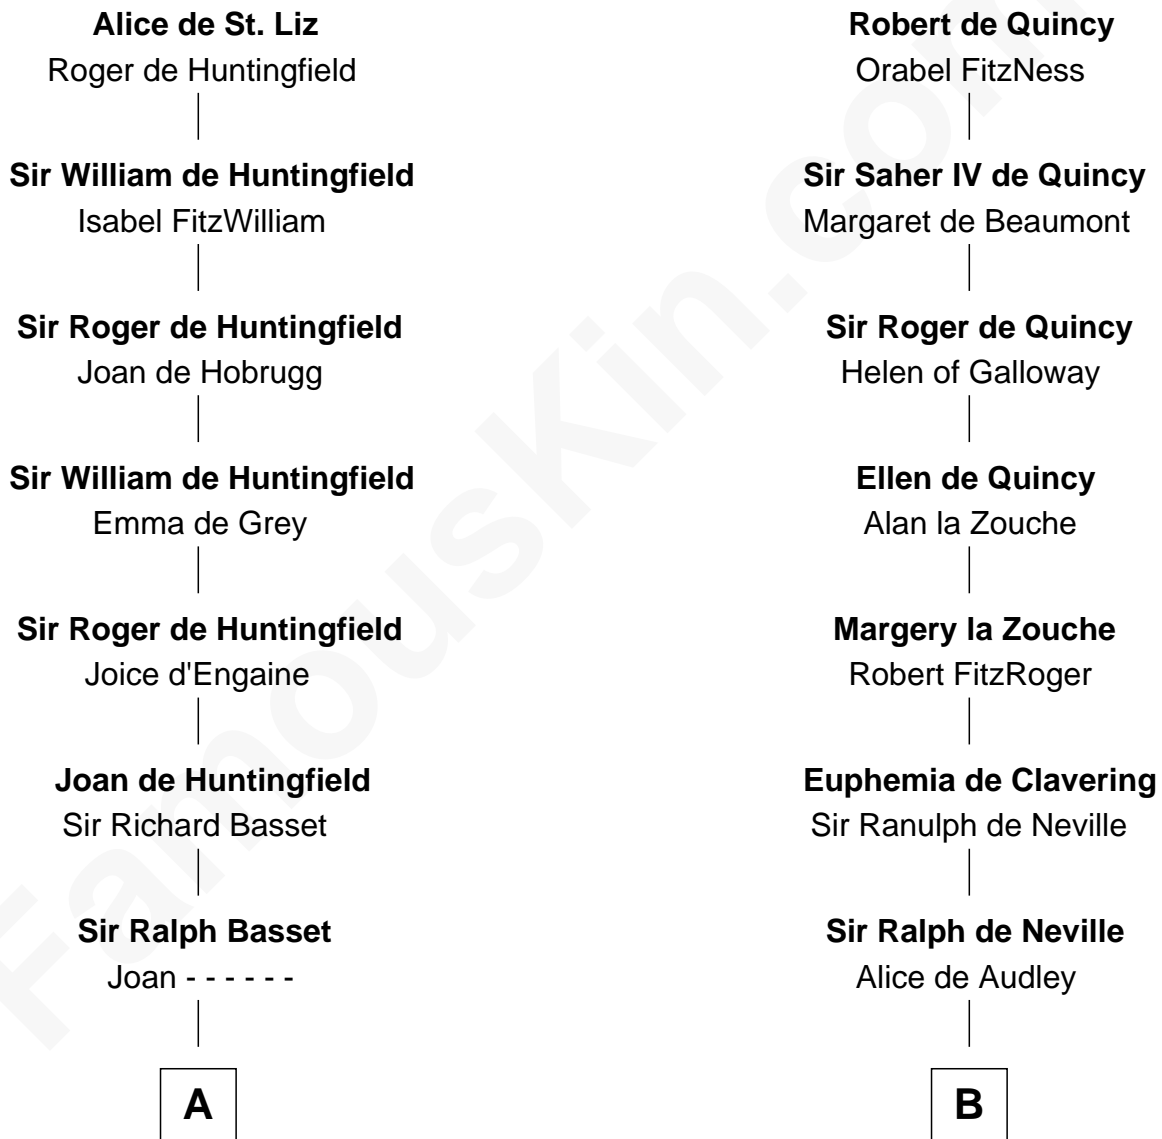

FamousKin.com Relationship Chart of

William Greene

2nd Governor of Rhode Island

20th cousin of

Thomas Jefferson

3rd U.S. President and Signer of the Declaration of Independence

Saher I de Quincy

Maud de St. Liz

C

Annis Almy
John Greene

Samuel Greene
Mary Gorton

William Greene
Catharine Greene

William Greene
2nd Governor of Rhode Island

D

Col. William Randolph
Mary Isham

Isham Randolph
Jane Rogers

Jane Randolph
Peter Jefferson

Thomas Jefferson
3rd U.S. President

FamousKin.com