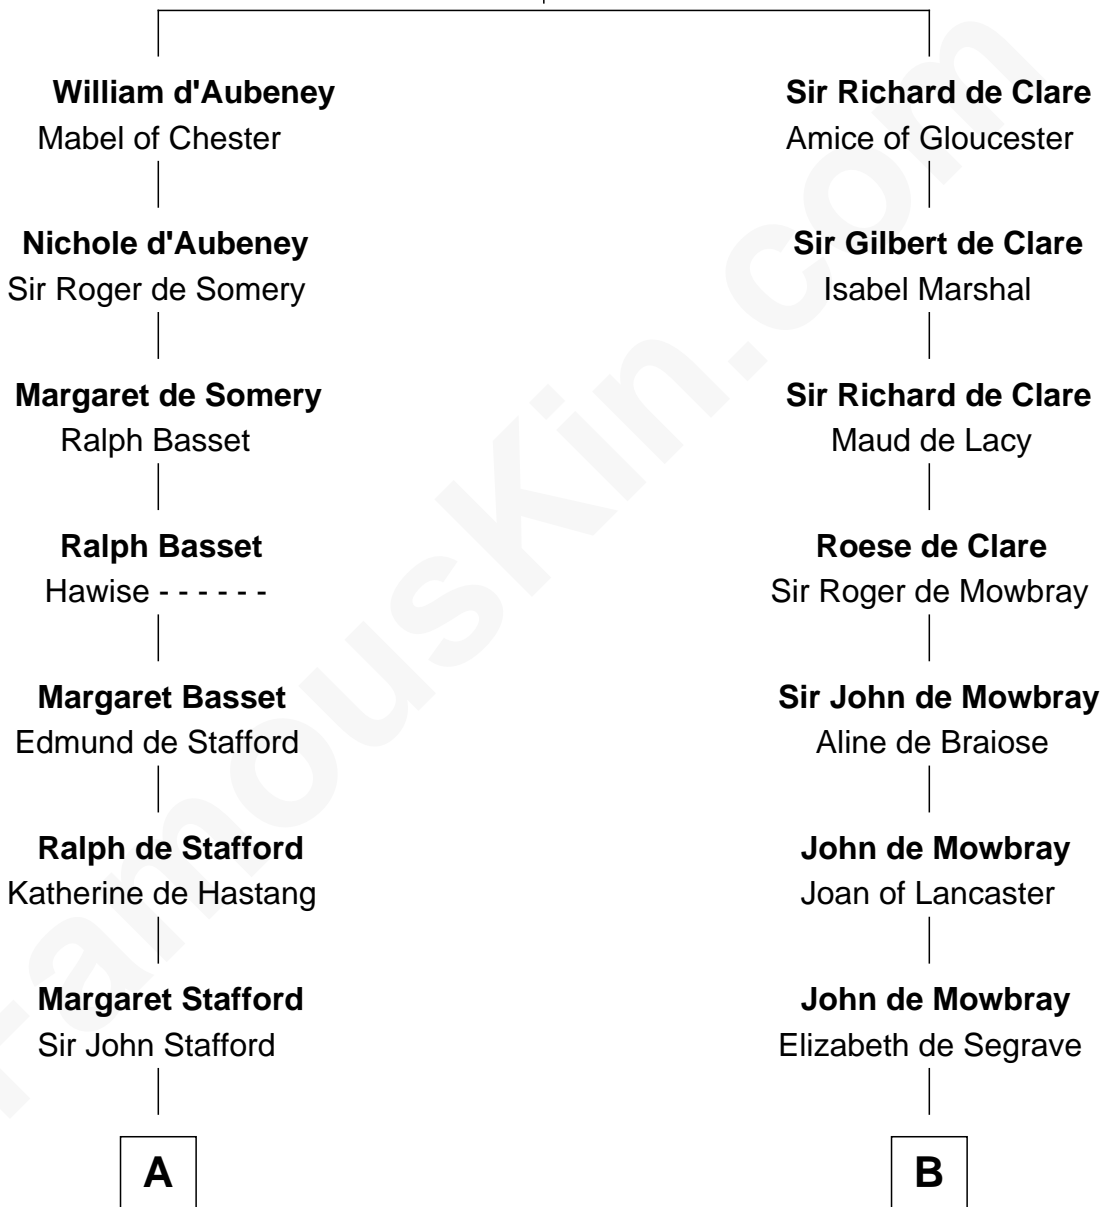

FamousKin.com

Relationship Chart of

William Greene

2nd Governor of Rhode Island

19th cousin 1 time removed of

Thomas Jefferson

3rd U.S. President and Signer of the Declaration of Independence

Maud de St. Hilary

with husband
William d'Aubenev

with husband
Roger de Clare

C

Samuel Greene

Mary Gorton

William Greene

Catharine Greene

William Greene

Thomas Jefferson

3rd U.S. President

FamousKin.com