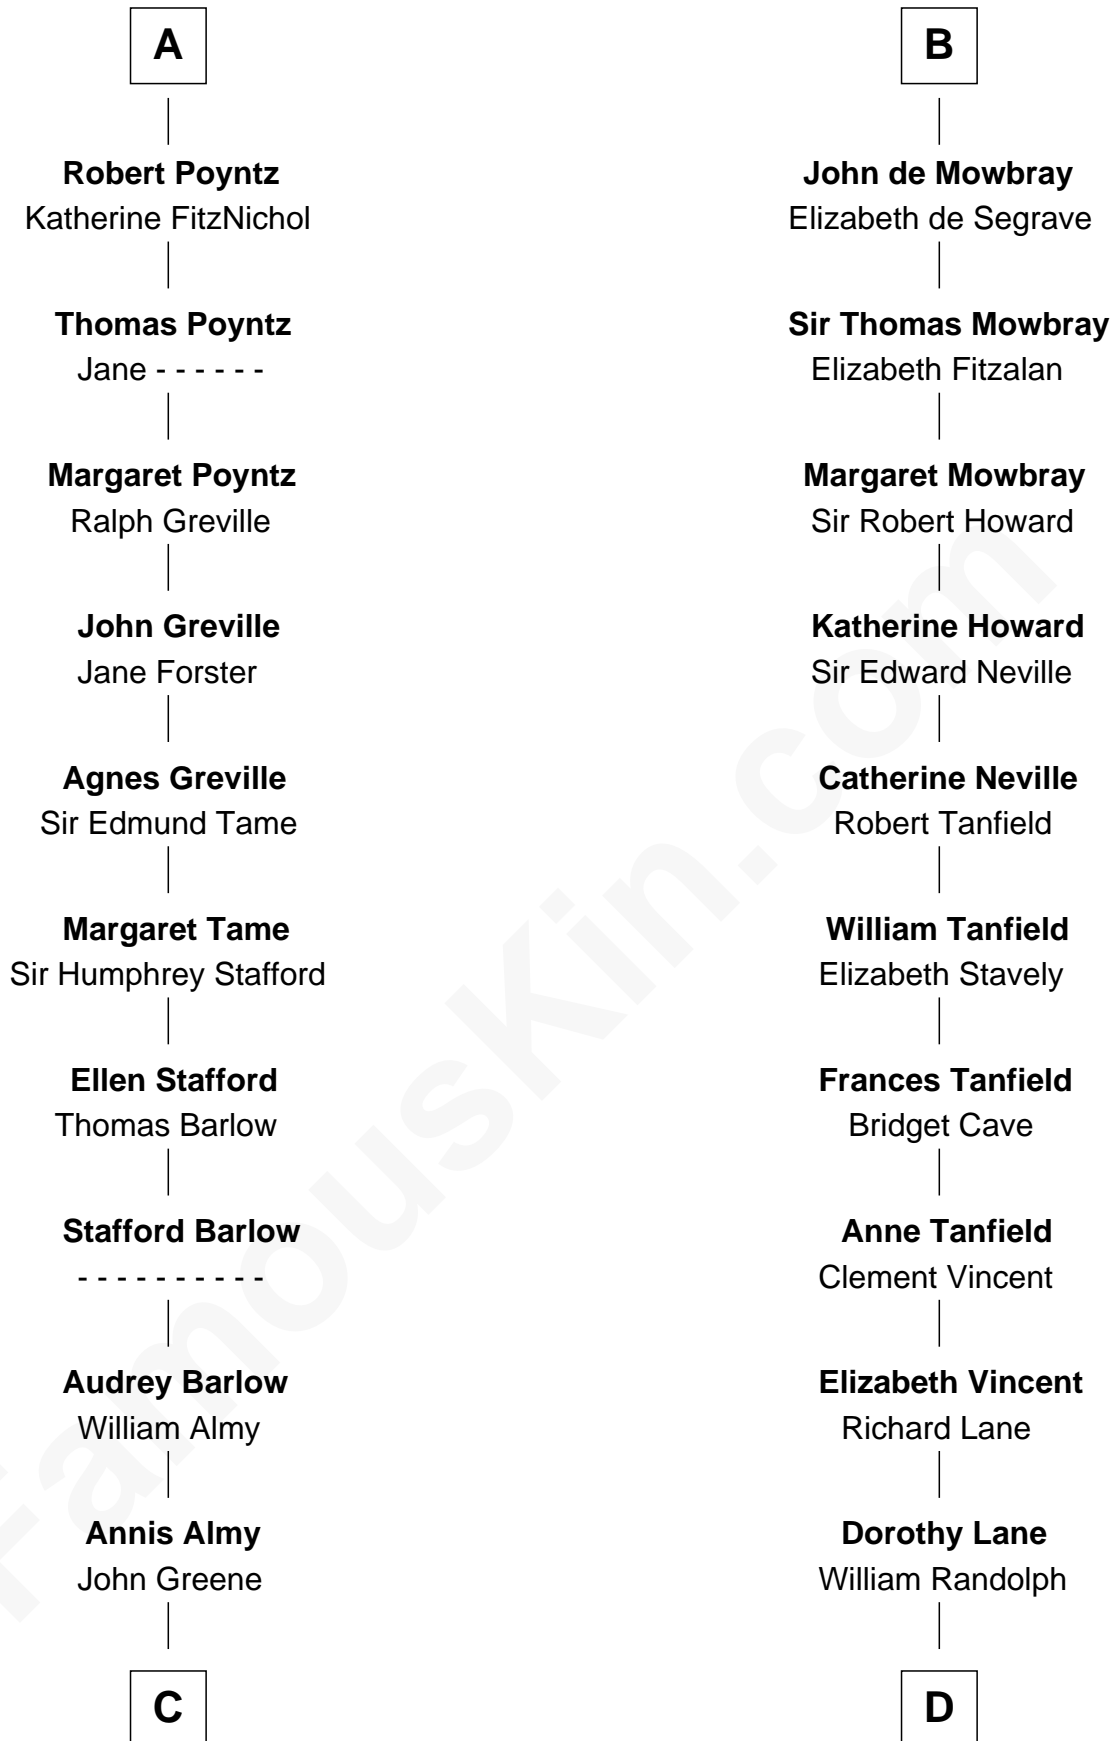

FamousKin.com

Relationship Chart of

William Greene

2nd Governor of Rhode Island

19th cousin 2 times removed of

Thomas Jefferson

3rd U.S. President and Signer of the Declaration of Independence

Adeliza de Meschines

C

Samuel Greene

Mary Gorton

William Greene

Catharine Greene

William Greene

2nd Governor of Rhode Island

D