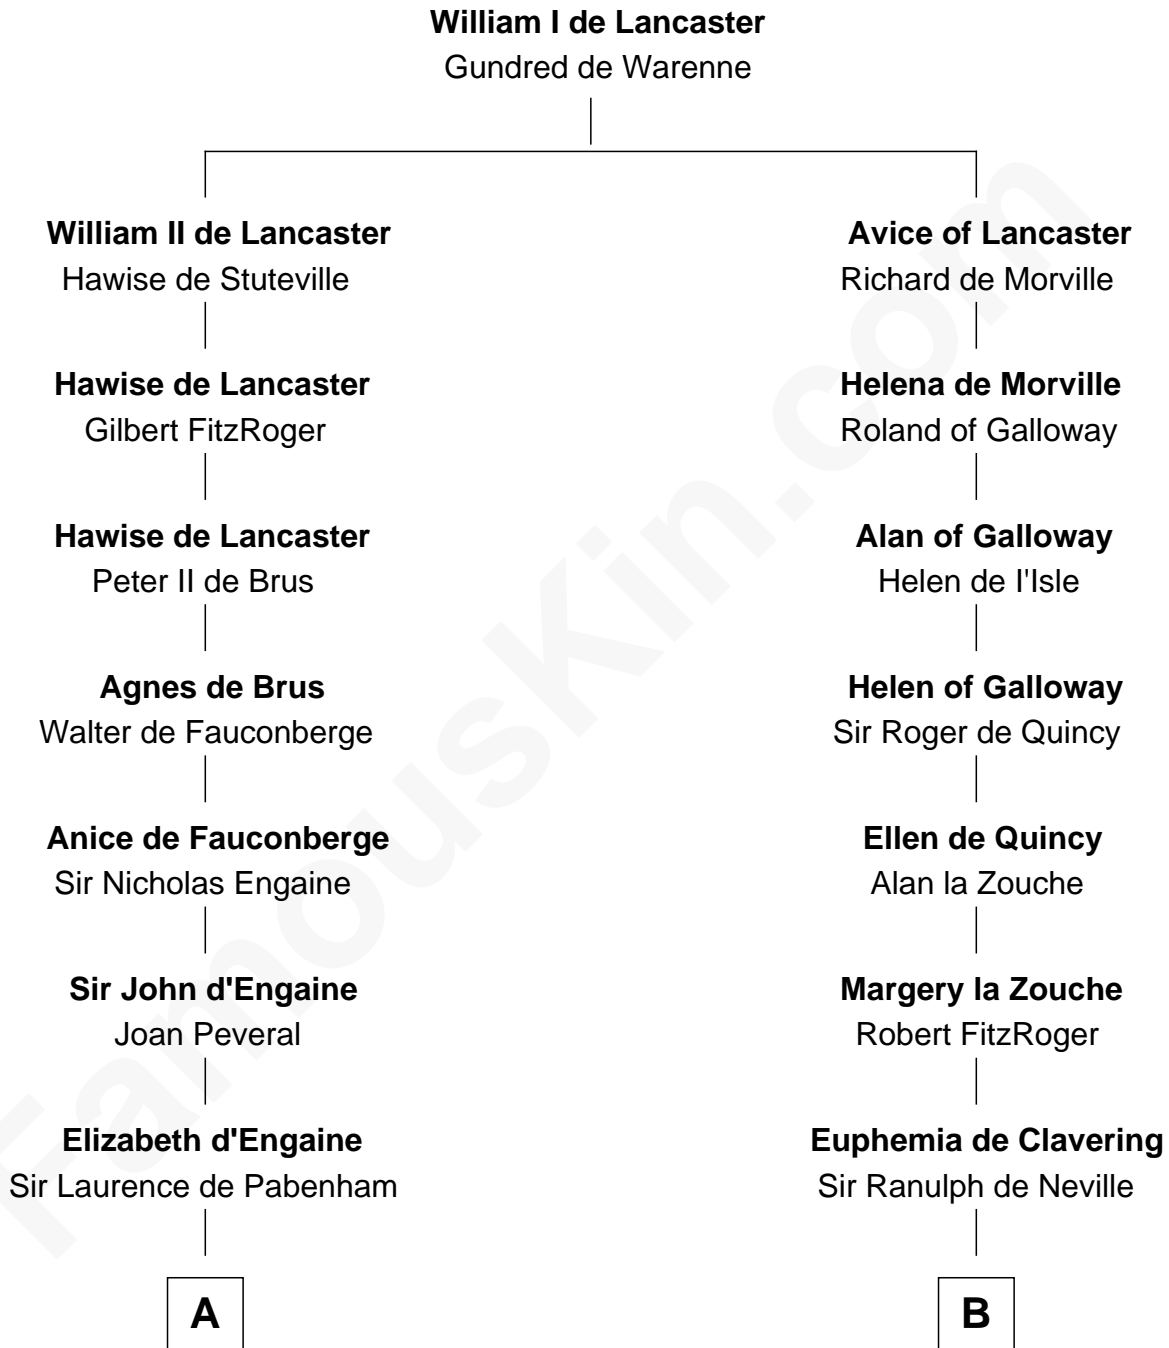

FamousKin.com

Relationship Chart of

William Greene

2nd Governor of Rhode Island

18th cousin 3 times removed of

Thomas Jefferson

3rd U.S. President and Signer of the Declaration of Independence