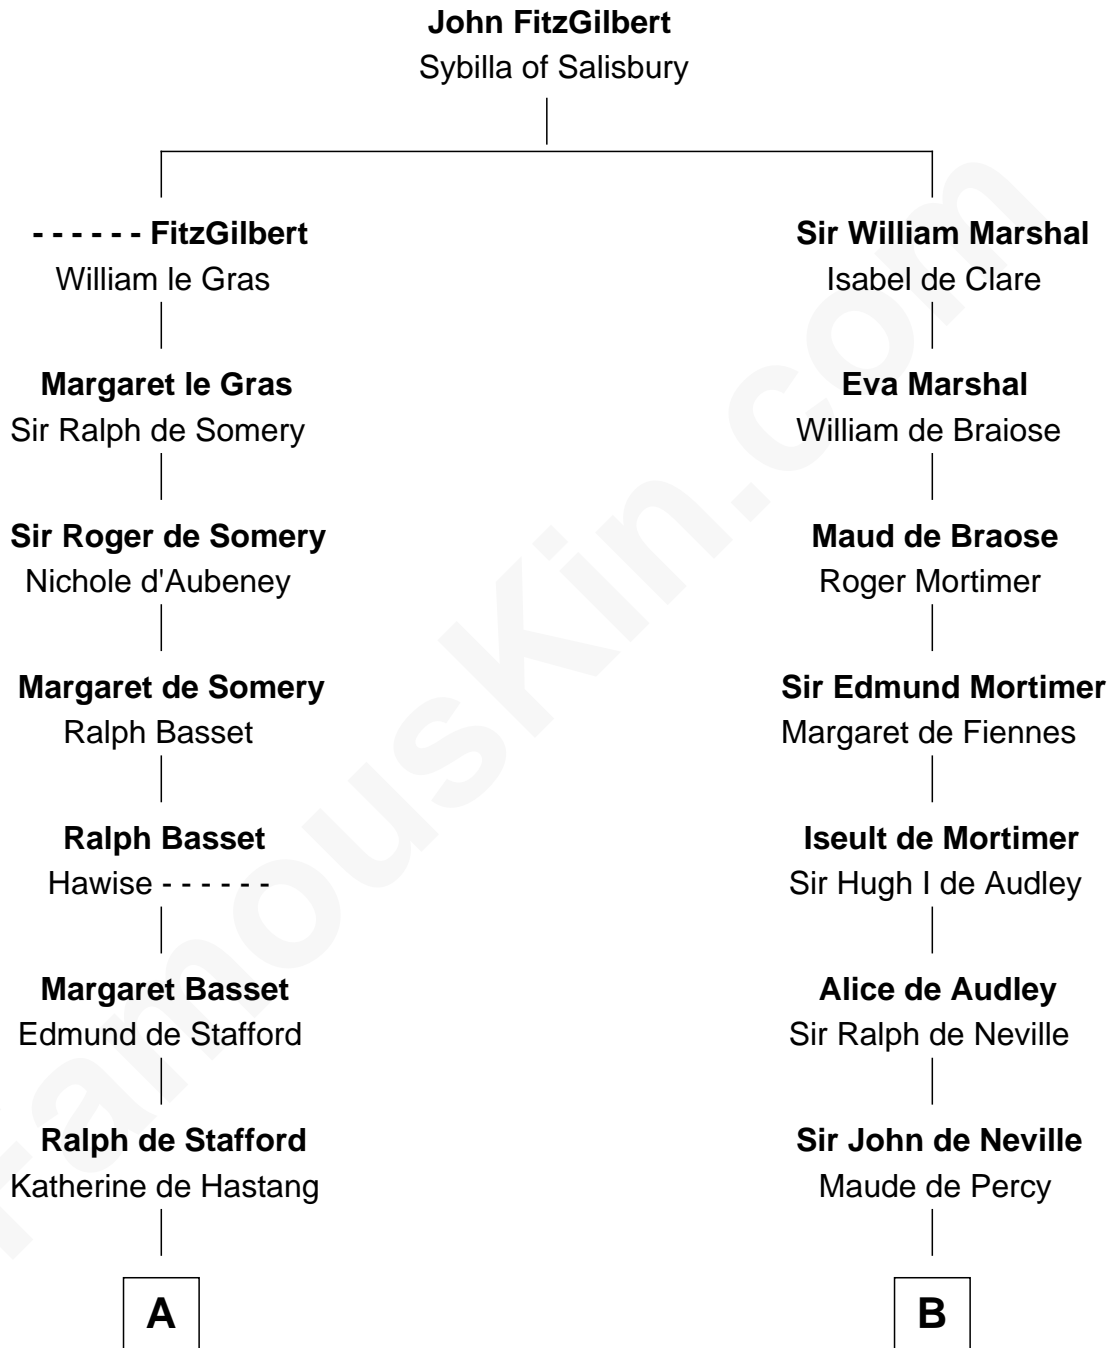

Thomas Jefferson

3rd U.S. President and Signer of the Declaration of Independence