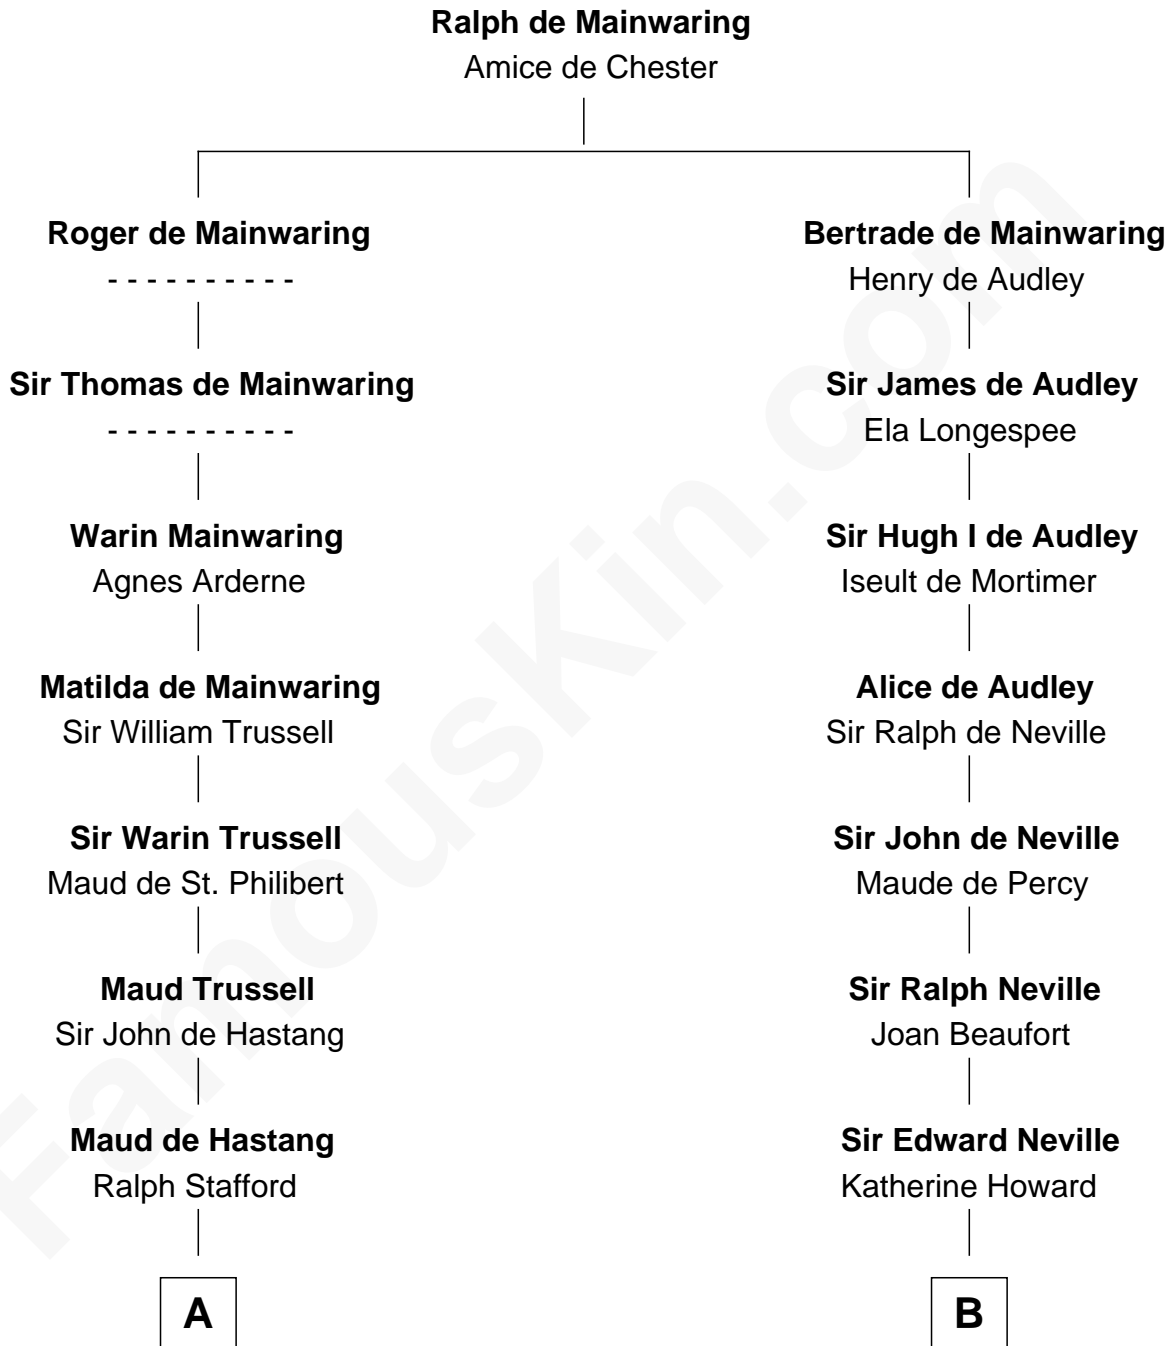

FamousKin.com Relationship Chart of William Greene

2nd Governor of Rhode Island

17th cousin 1 time removed of

Thomas Jefferson

3rd U.S. President and Signer of the Declaration of Independence

C

William Greene
Catharine Greene

William Greene
2nd Governor of Rhode Island

FamousKin.com