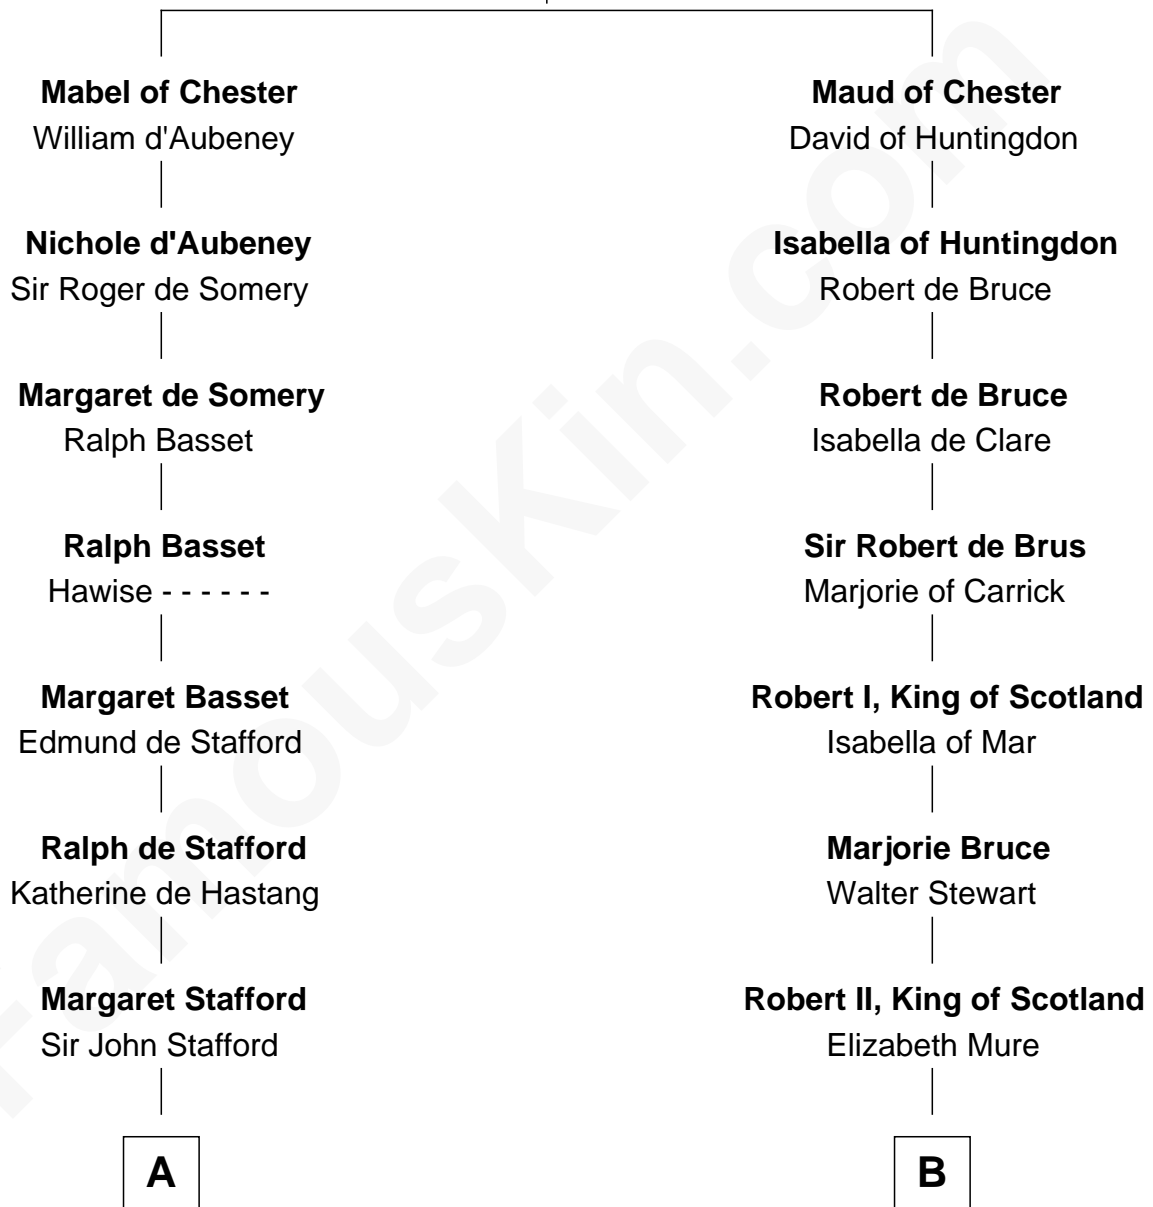

FamousKin.com

Relationship Chart of

William Greene

2nd Governor of Rhode Island

19th cousin 2 times removed of

Alexander Hamilton

1st U.S. Secretary of the Treasury

Hugh de Kevelioc
Bertrade de Montfort

C

Samuel Greene

Mary Gorton

William Greene

Catharine Greene

William Greene

2nd Governor of Rhode Island

D