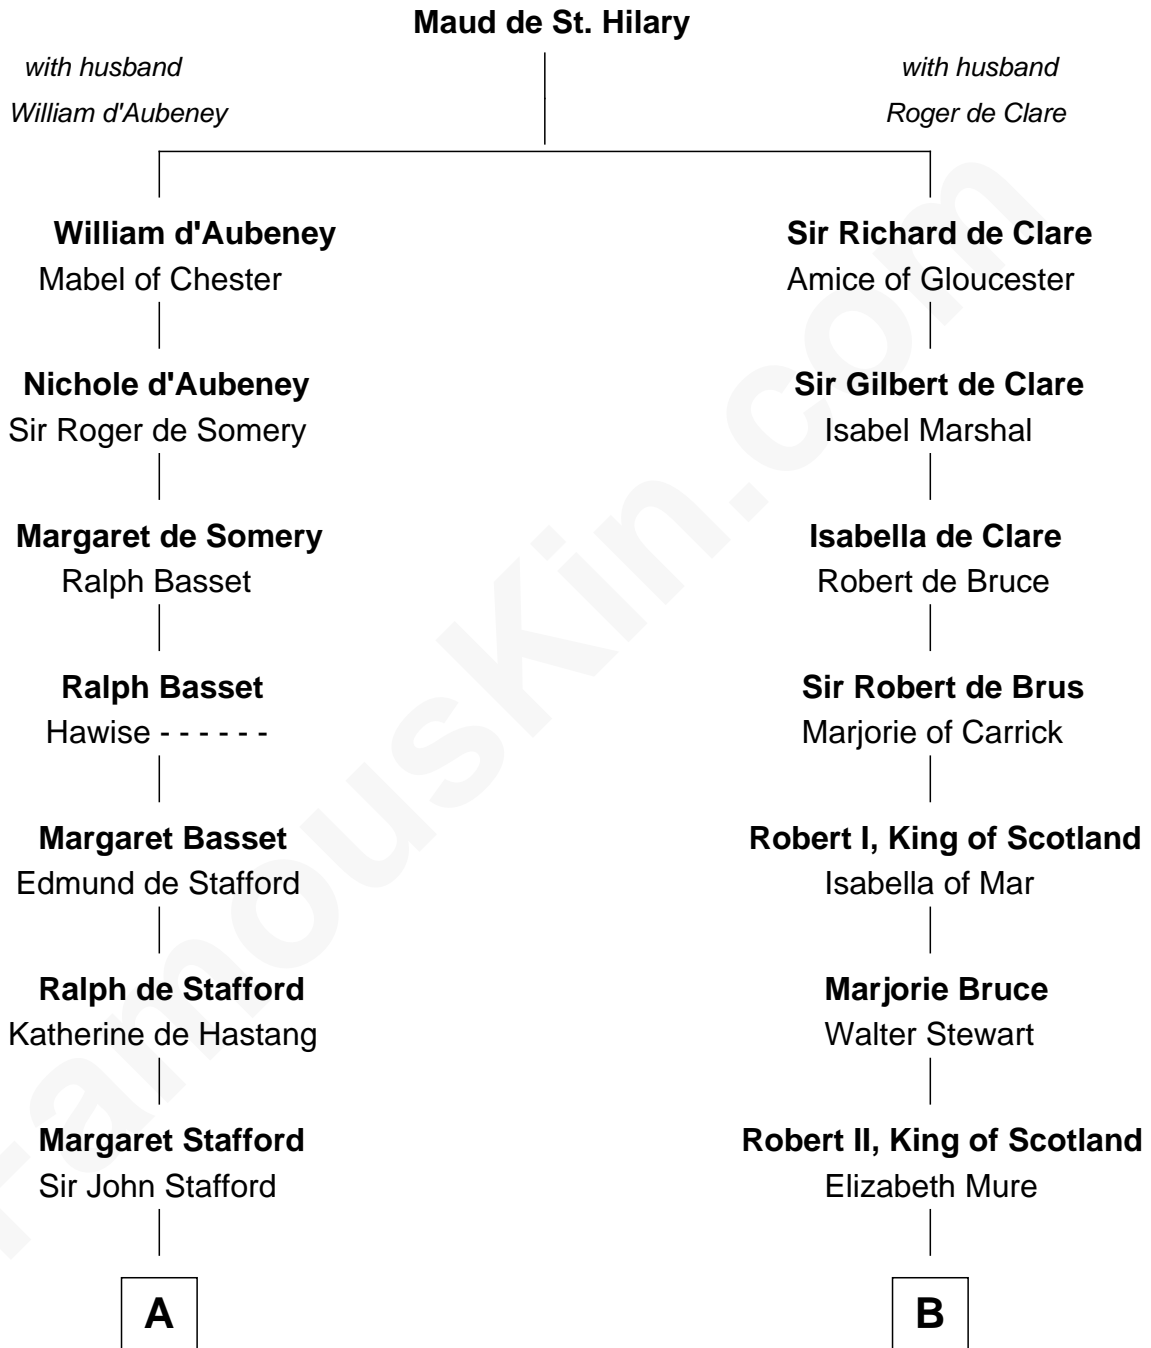

FamousKin.com

Relationship Chart of

William Greene

2nd Governor of Rhode Island

19th cousin 2 times removed of

Alexander Hamilton

1st U.S. Secretary of the Treasury

C

Samuel Greene

Mary Gorton

William Greene

Catharine Greene

William Greene

2nd Governor of Rhode Island

D

Alexander Cunningham