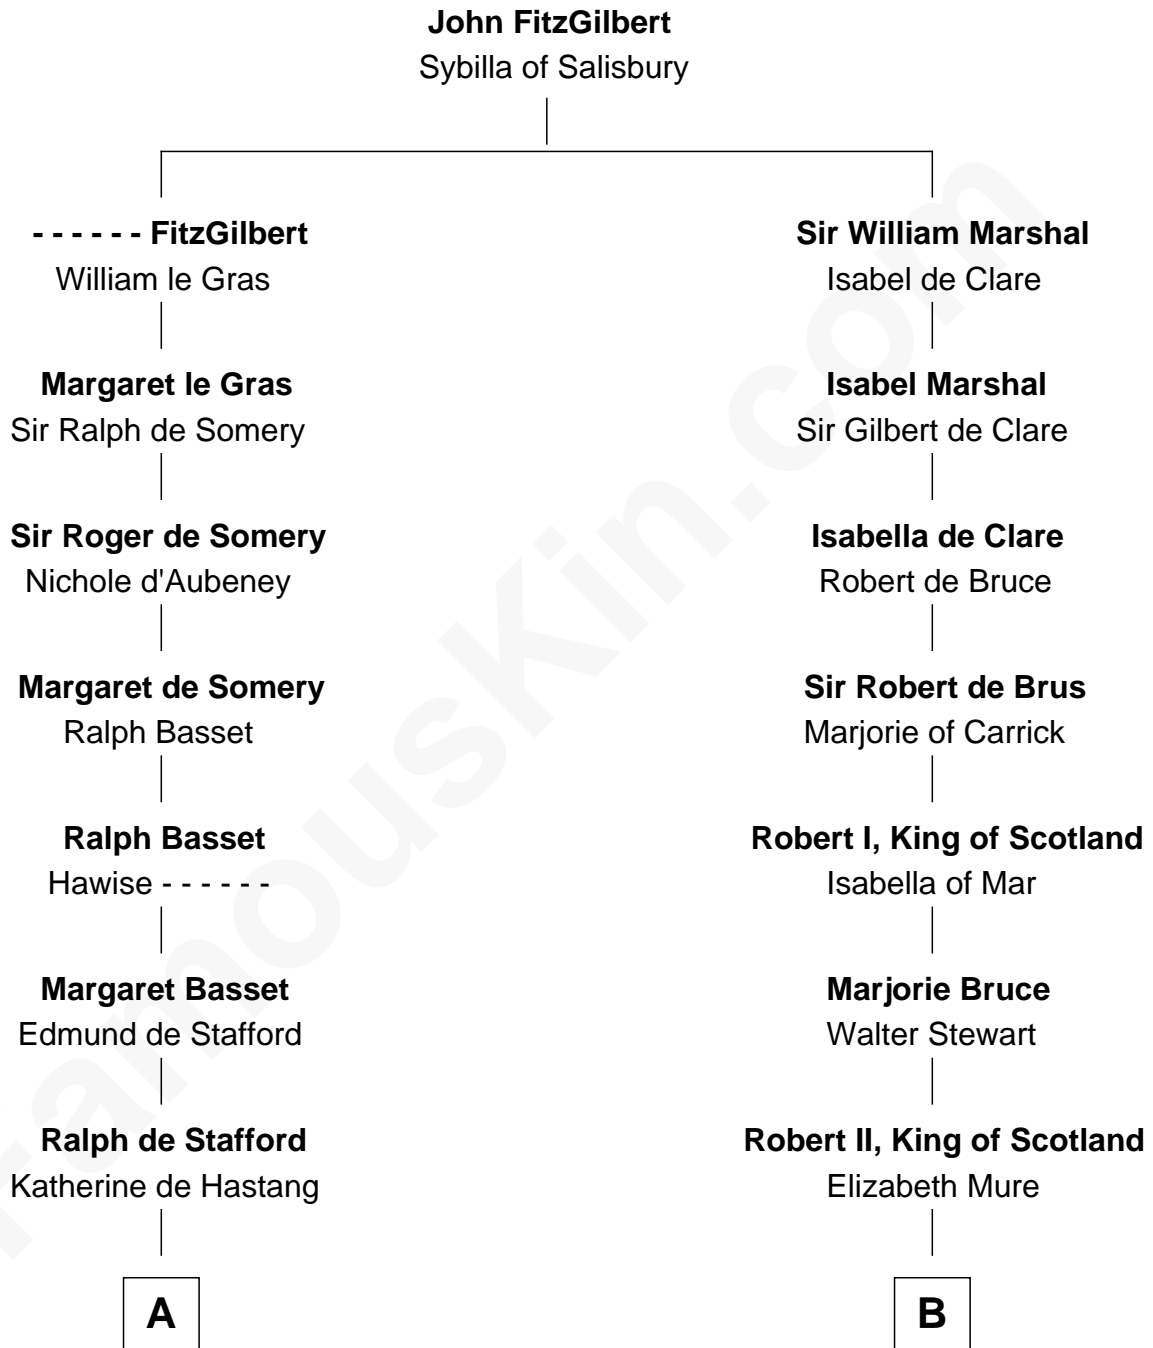

FamousKin.com

Relationship Chart of

William Greene

2nd Governor of Rhode Island

20th cousin 1 time removed of

Alexander Hamilton

1st U.S. Secretary of the Treasury

C

Annis Almy
John Greene

Samuel Greene
Mary Gorton

William Greene
Catharine Greene

William Greene
2nd Governor of Rhode Island

D

Alexander Cunningham
Janet Cunningham

Rebecca Cunningham
John Hamilton

Alexander Hamilton
Elizabeth Pollock