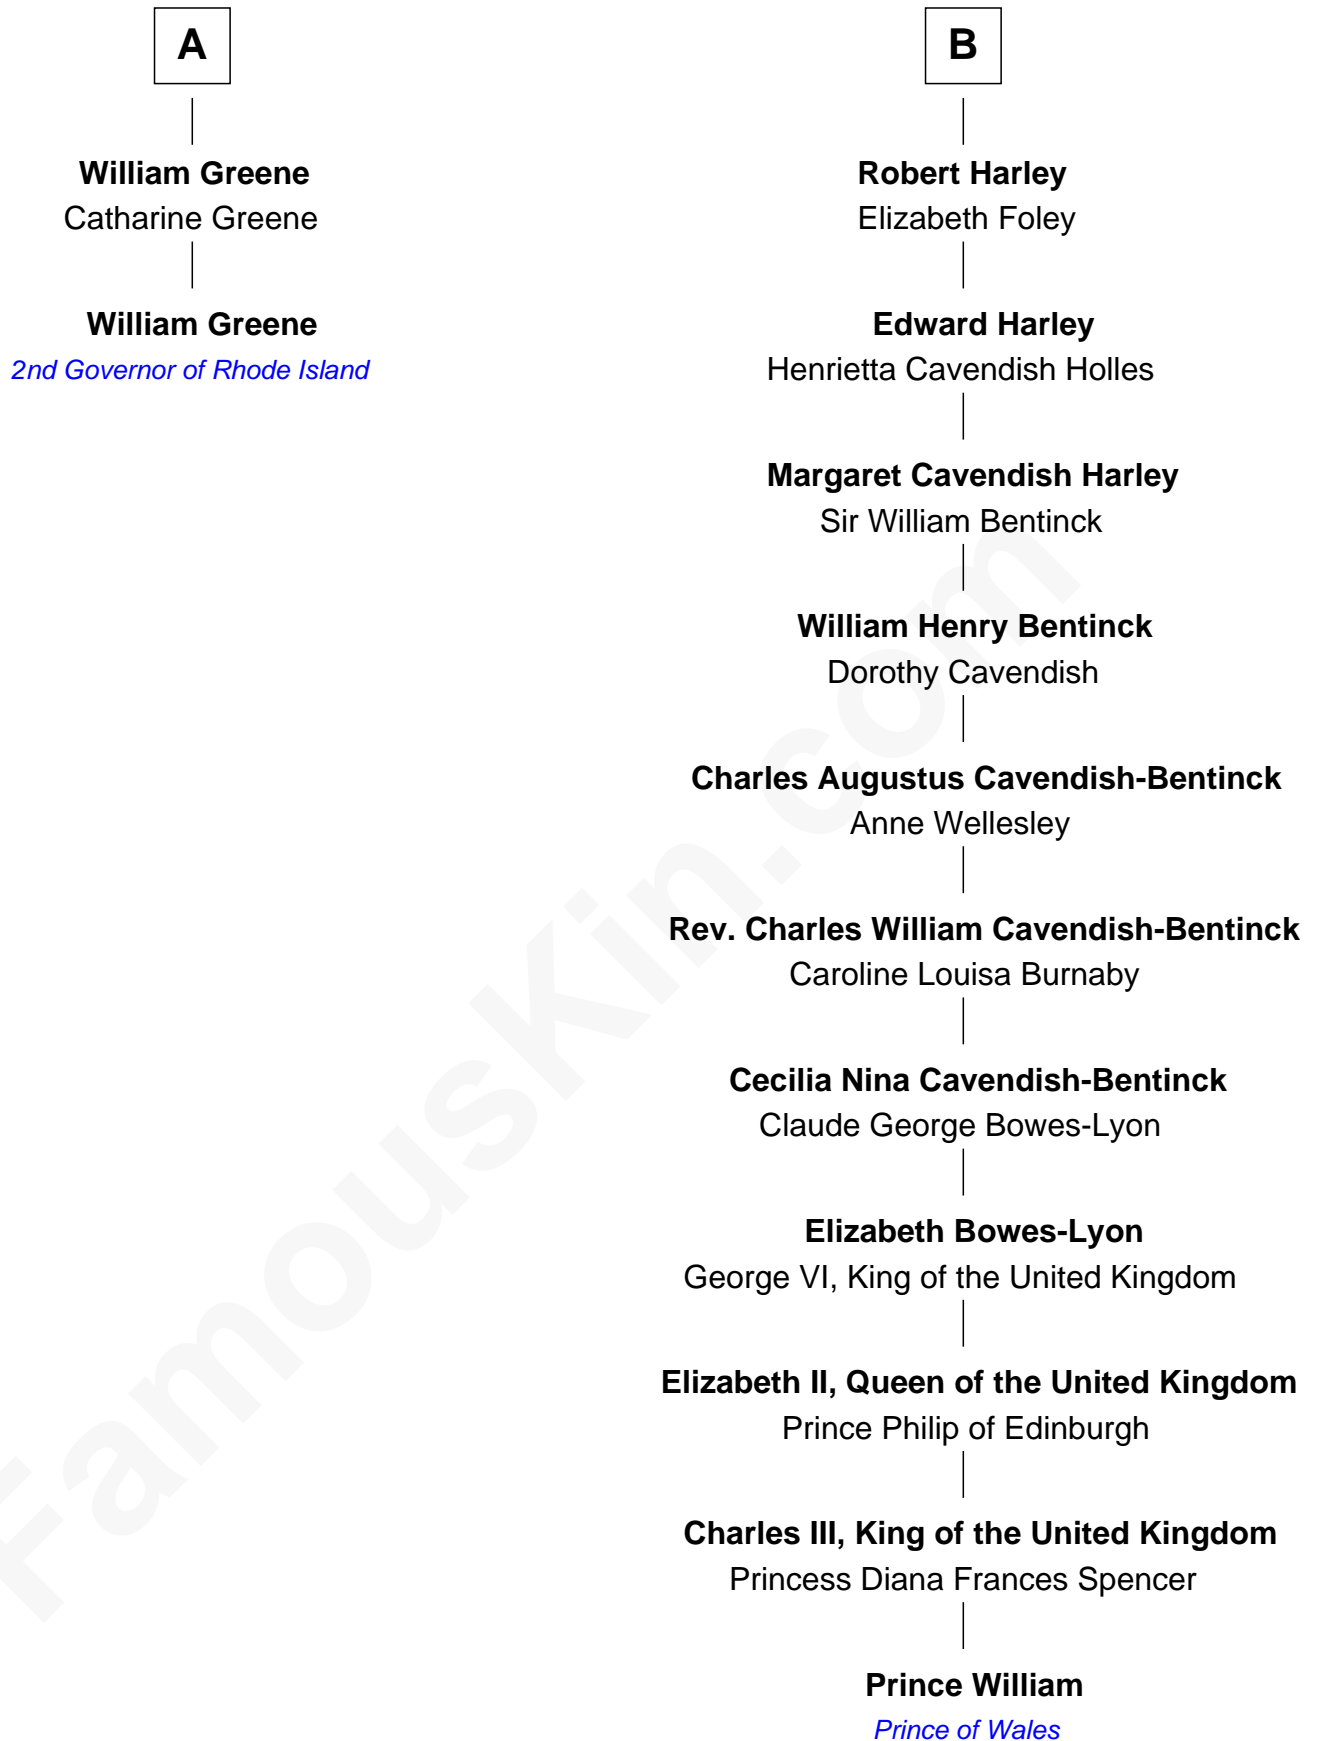

William Greene photo by [Sarnold17](#) (CC BY-SA 3.0)

William photo by [InSapphoWeTrust](#) (CC BY-SA 2.0)