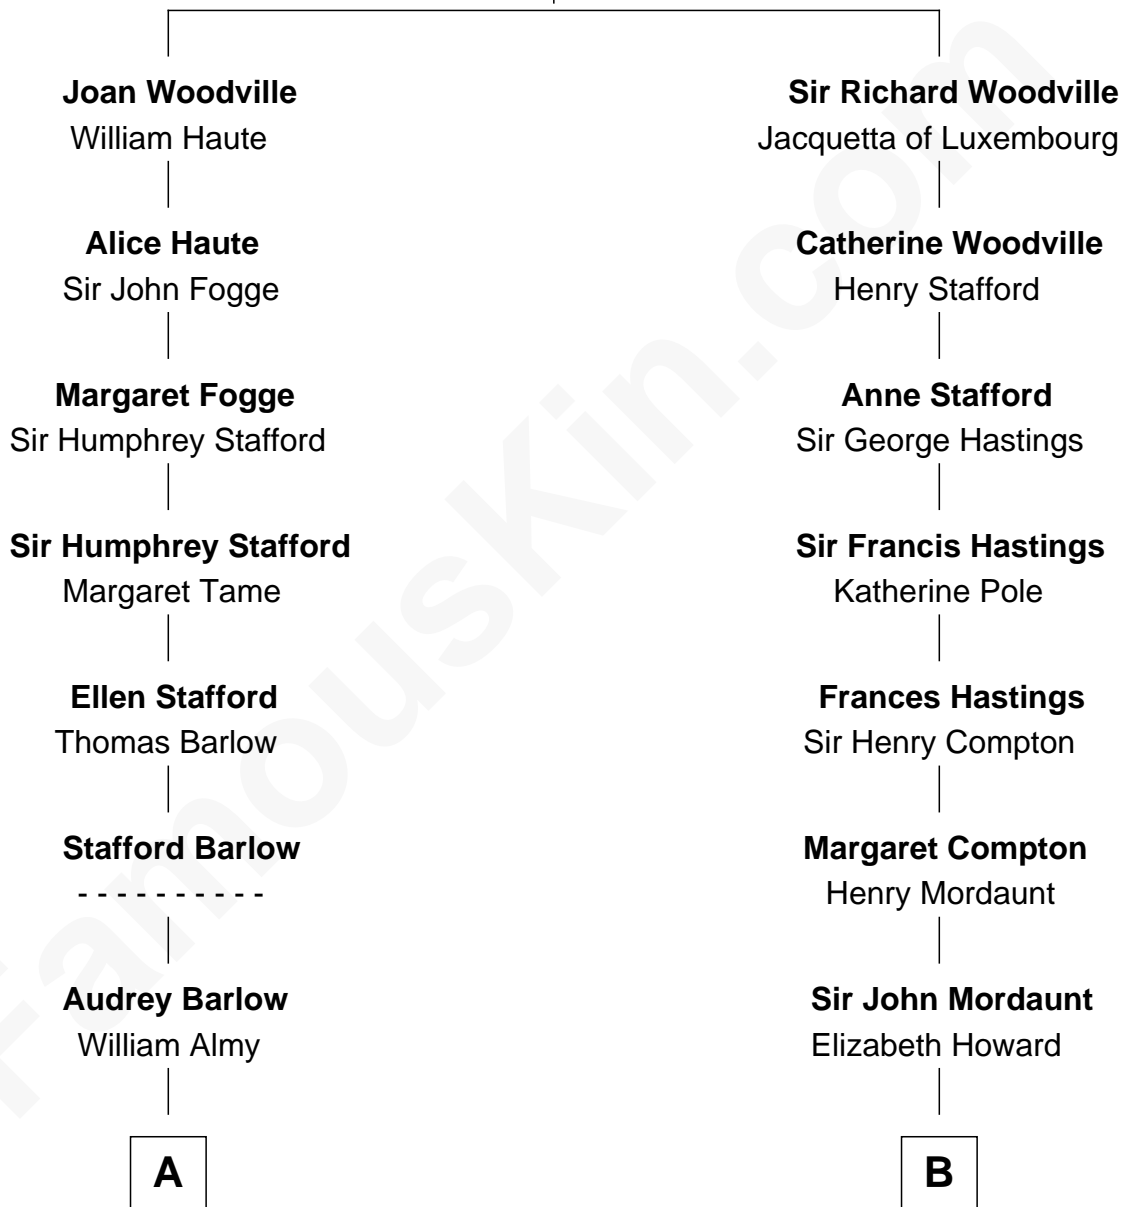

FamousKin.com Relationship Chart of

William Greene

2nd Governor of Rhode Island

10th cousin 7 times removed of

Prince William

Prince of Wales

Richard Woodville

Joan Bedlisgate

William Greene photo by [Sarnold17](#) (CC BY-SA 3.0)

William photo by [InSapphoWeTrust](#) (CC BY-SA 2.0)