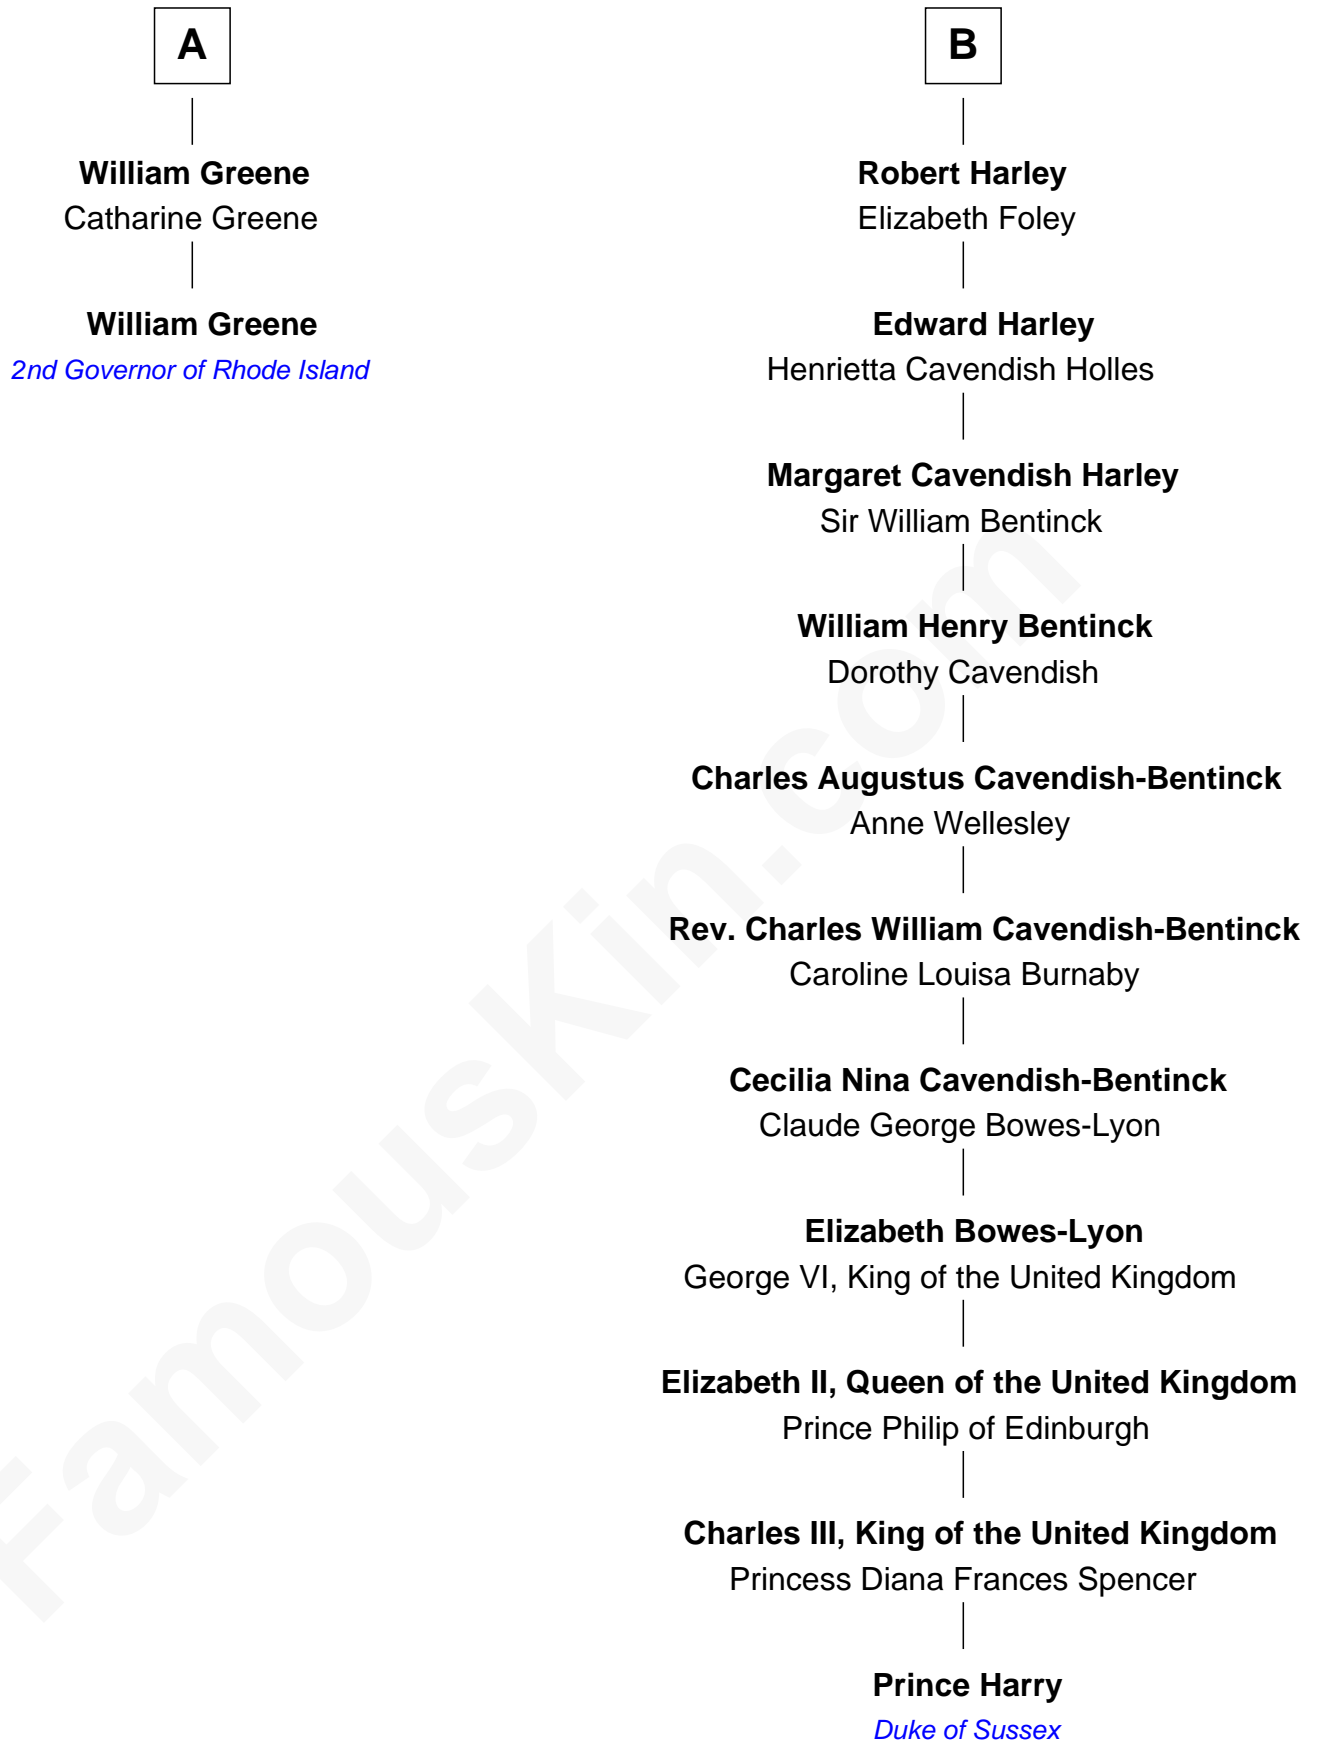

William Greene photo by [Sarnold17](#) (CC BY-SA 3.0)