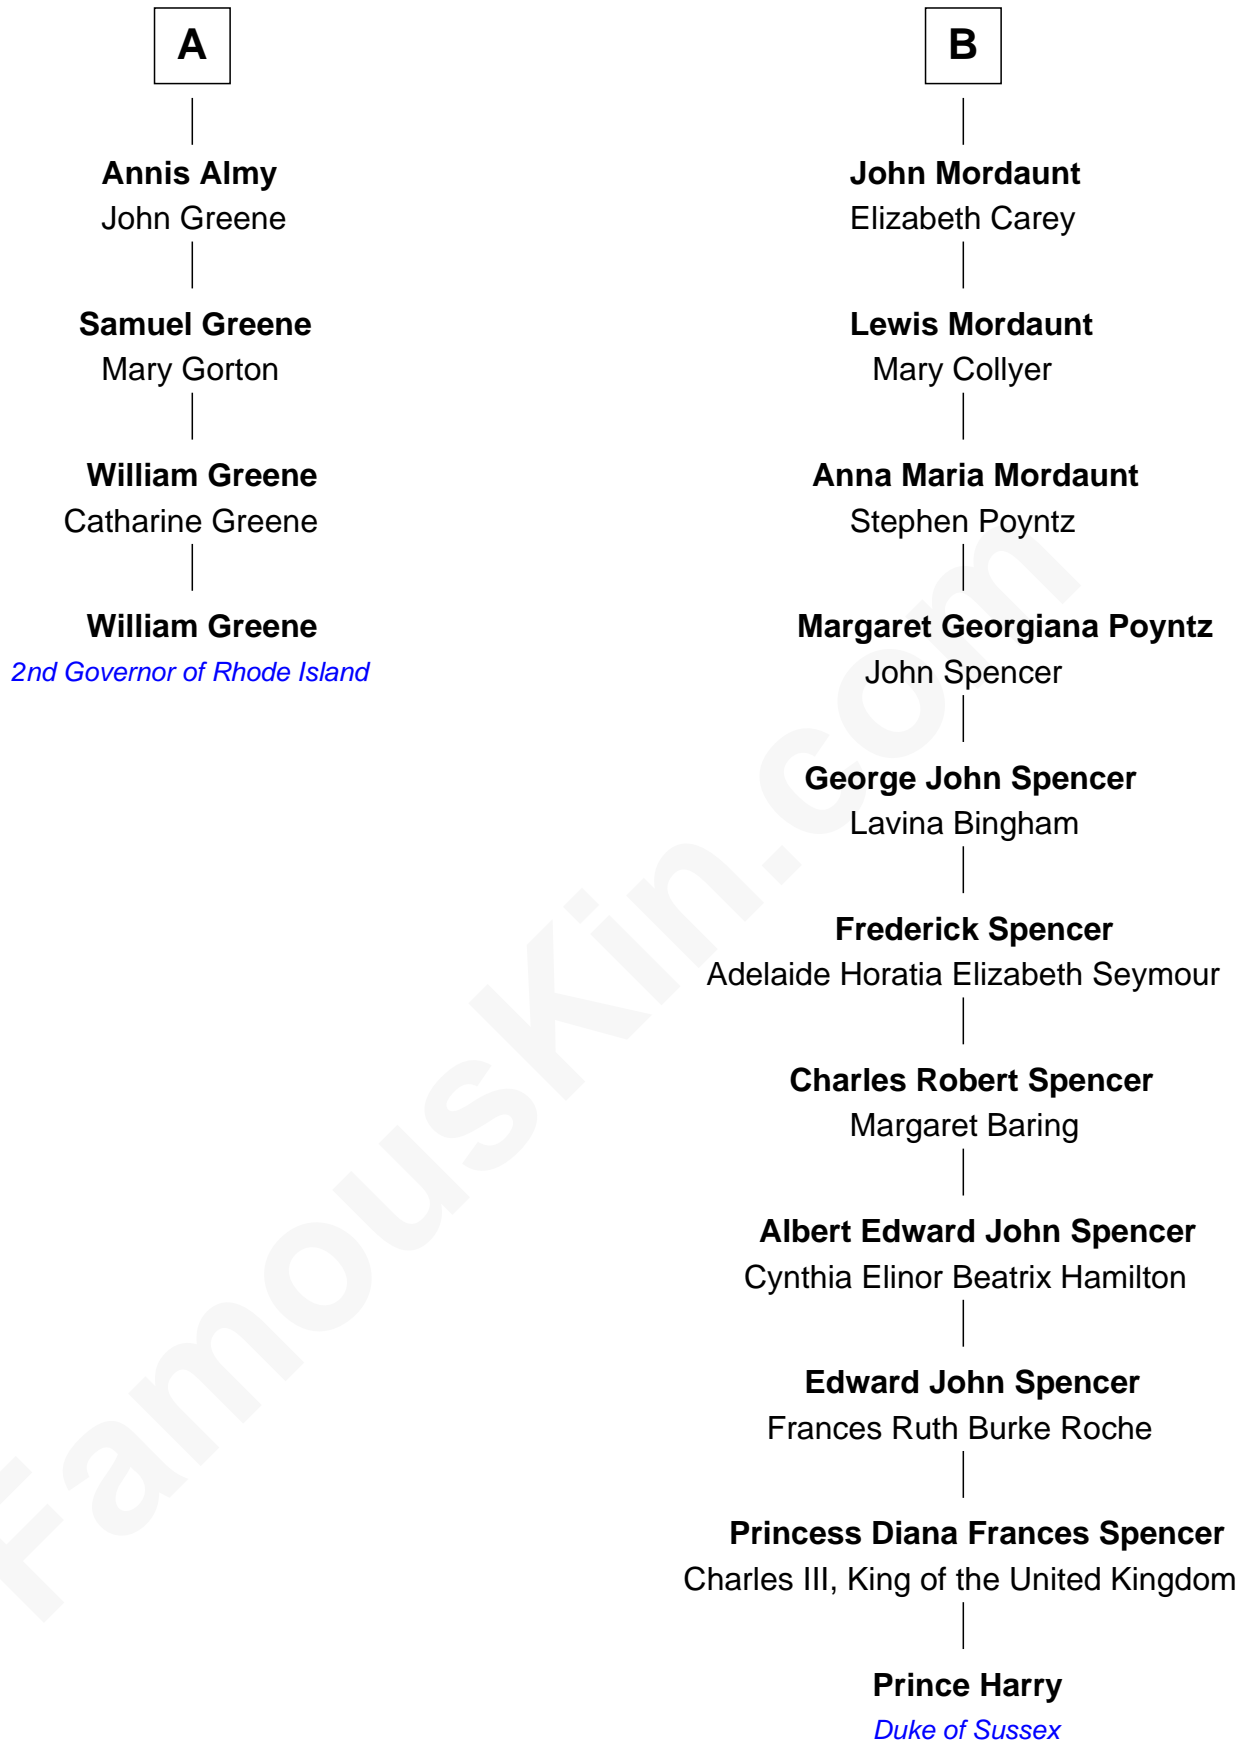

FamousKin.com

Relationship Chart of

William Greene

2nd Governor of Rhode Island

10th cousin 7 times removed of

Prince Harry
Duke of Sussex

William Greene photo by [Sarnold17](#) (CC BY-SA 3.0)