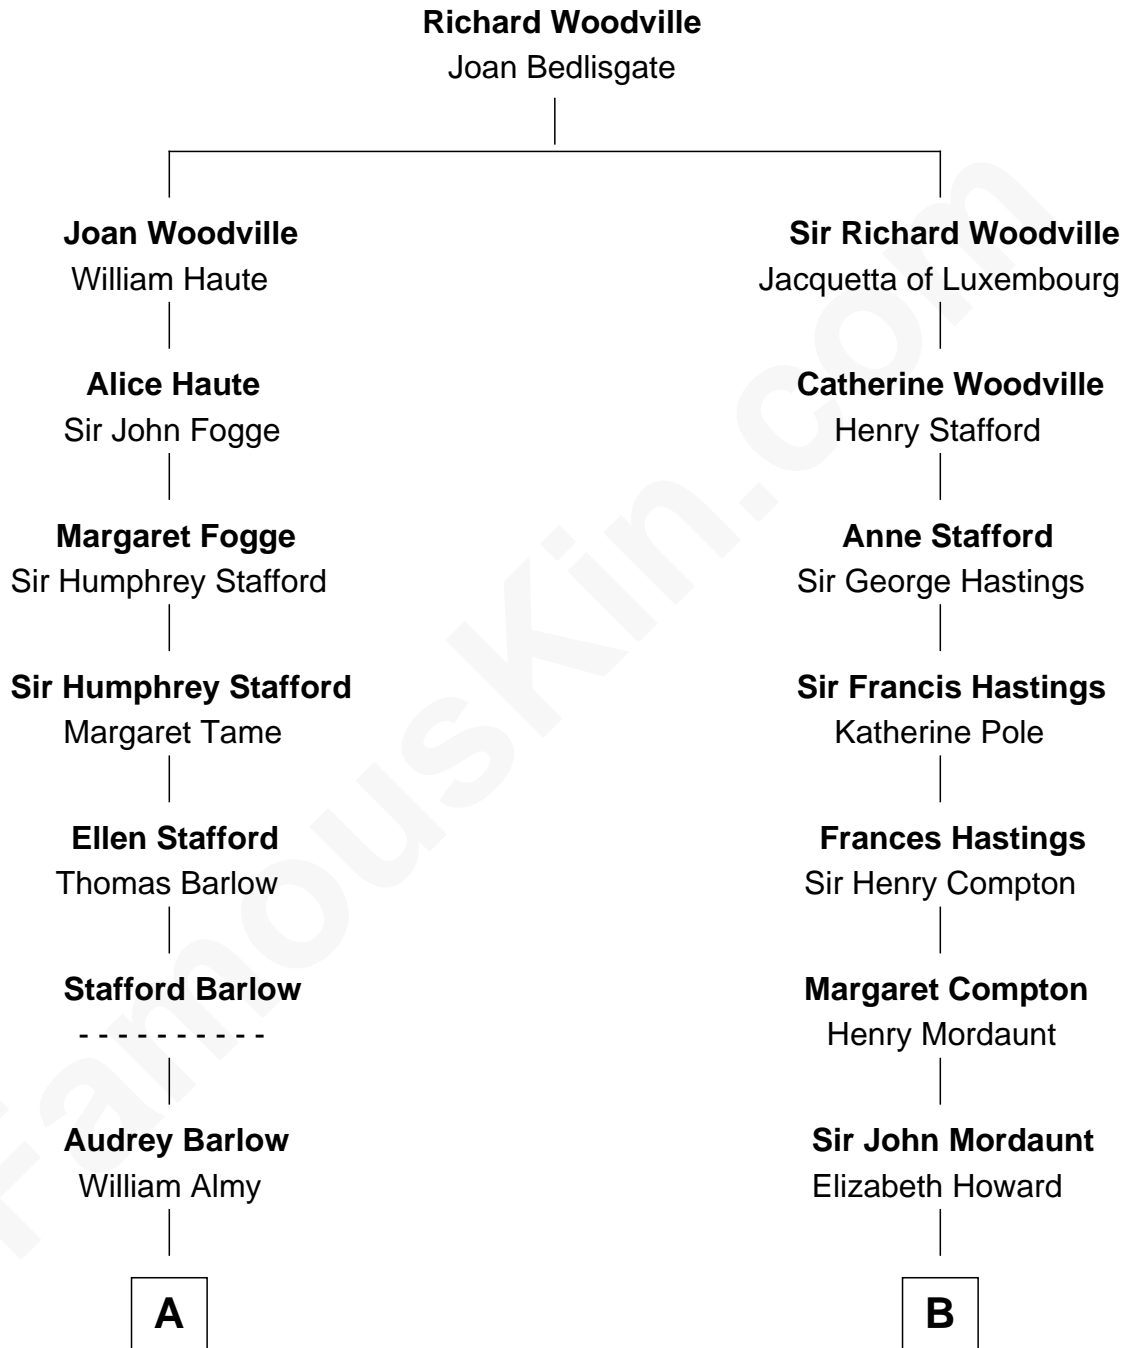

FamousKin.com

Relationship Chart of

William Greene

2nd Governor of Rhode Island

10th cousin 7 times removed of

Prince Harry
Duke of Sussex

William Greene photo by [Sarnold17](#) (CC BY-SA 3.0)