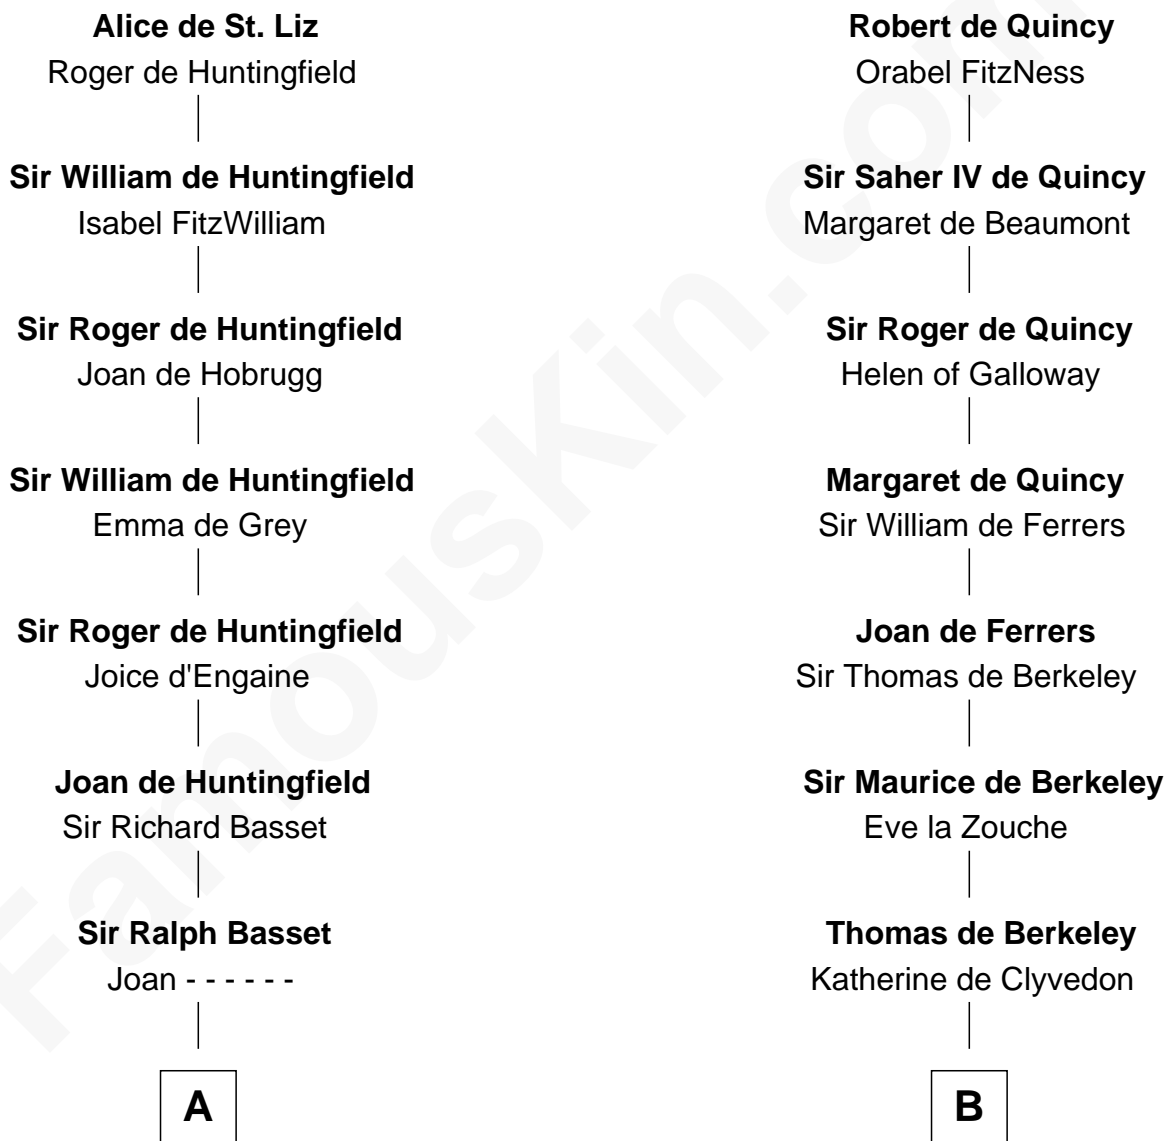

# FamousKin.com Relationship Chart of

**William Greene**

*2nd Governor of Rhode Island*

20th cousin of

**Harriet Martineau**

*Author of The Hour and the Man*

**Saher I de Quincy**

Maud de St. Liz

**C**

**Annis Almy**  
John Greene

**Samuel Greene**  
Mary Gorton

**William Greene**  
Catharine Greene

**William Greene**  
*2nd Governor of Rhode Island*

**D**

**Philip Meadows**  
Margaret Hall

**Sarah Meadows**  
Dr. David Martineau