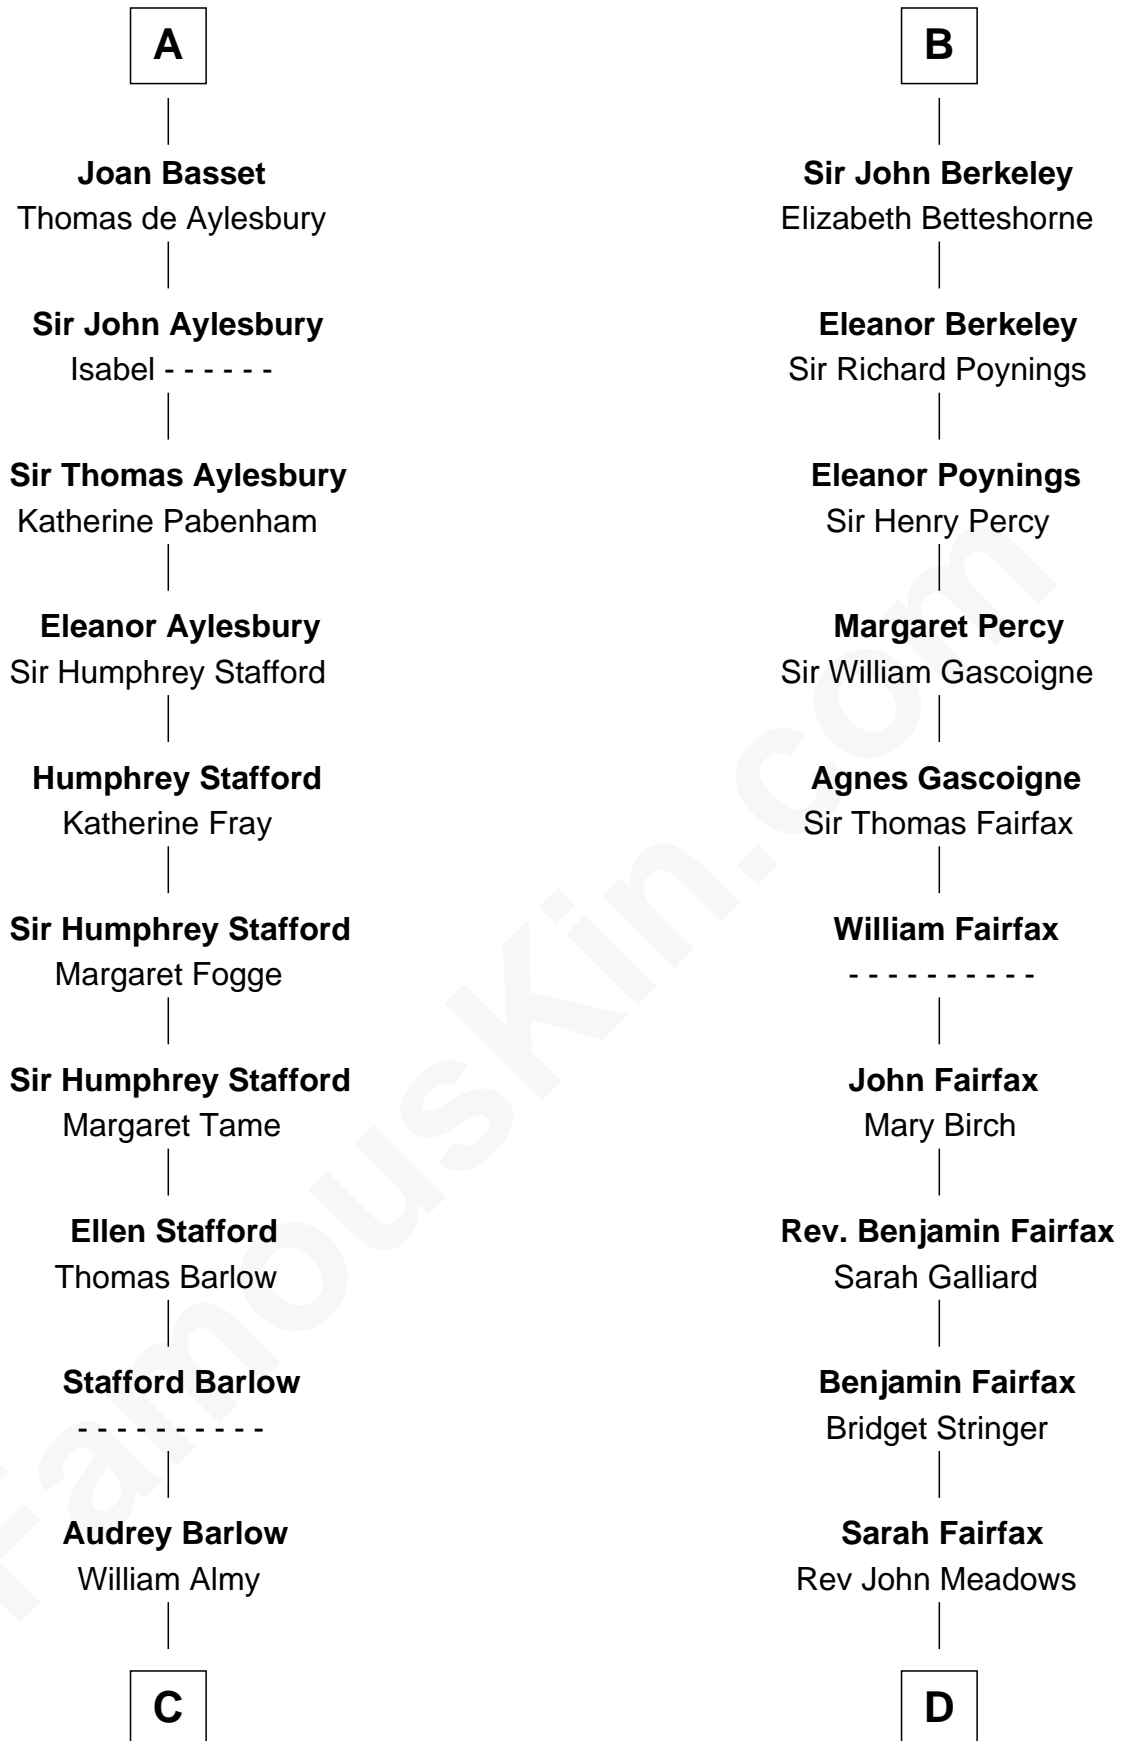

# FamousKin.com Relationship Chart of

**William Greene**

*2nd Governor of Rhode Island*

20th cousin of

**Harriet Martineau**

*Author of The Hour and the Man*

**Saher I de Quincy**

Maud de St. Liz

**C**

**Annis Almy**  
John Greene

**Samuel Greene**  
Mary Gorton

**William Greene**  
Catharine Greene

**William Greene**  
*2nd Governor of Rhode Island*

**D**

**Philip Meadows**  
Margaret Hall

**Sarah Meadows**  
Dr. David Martineau