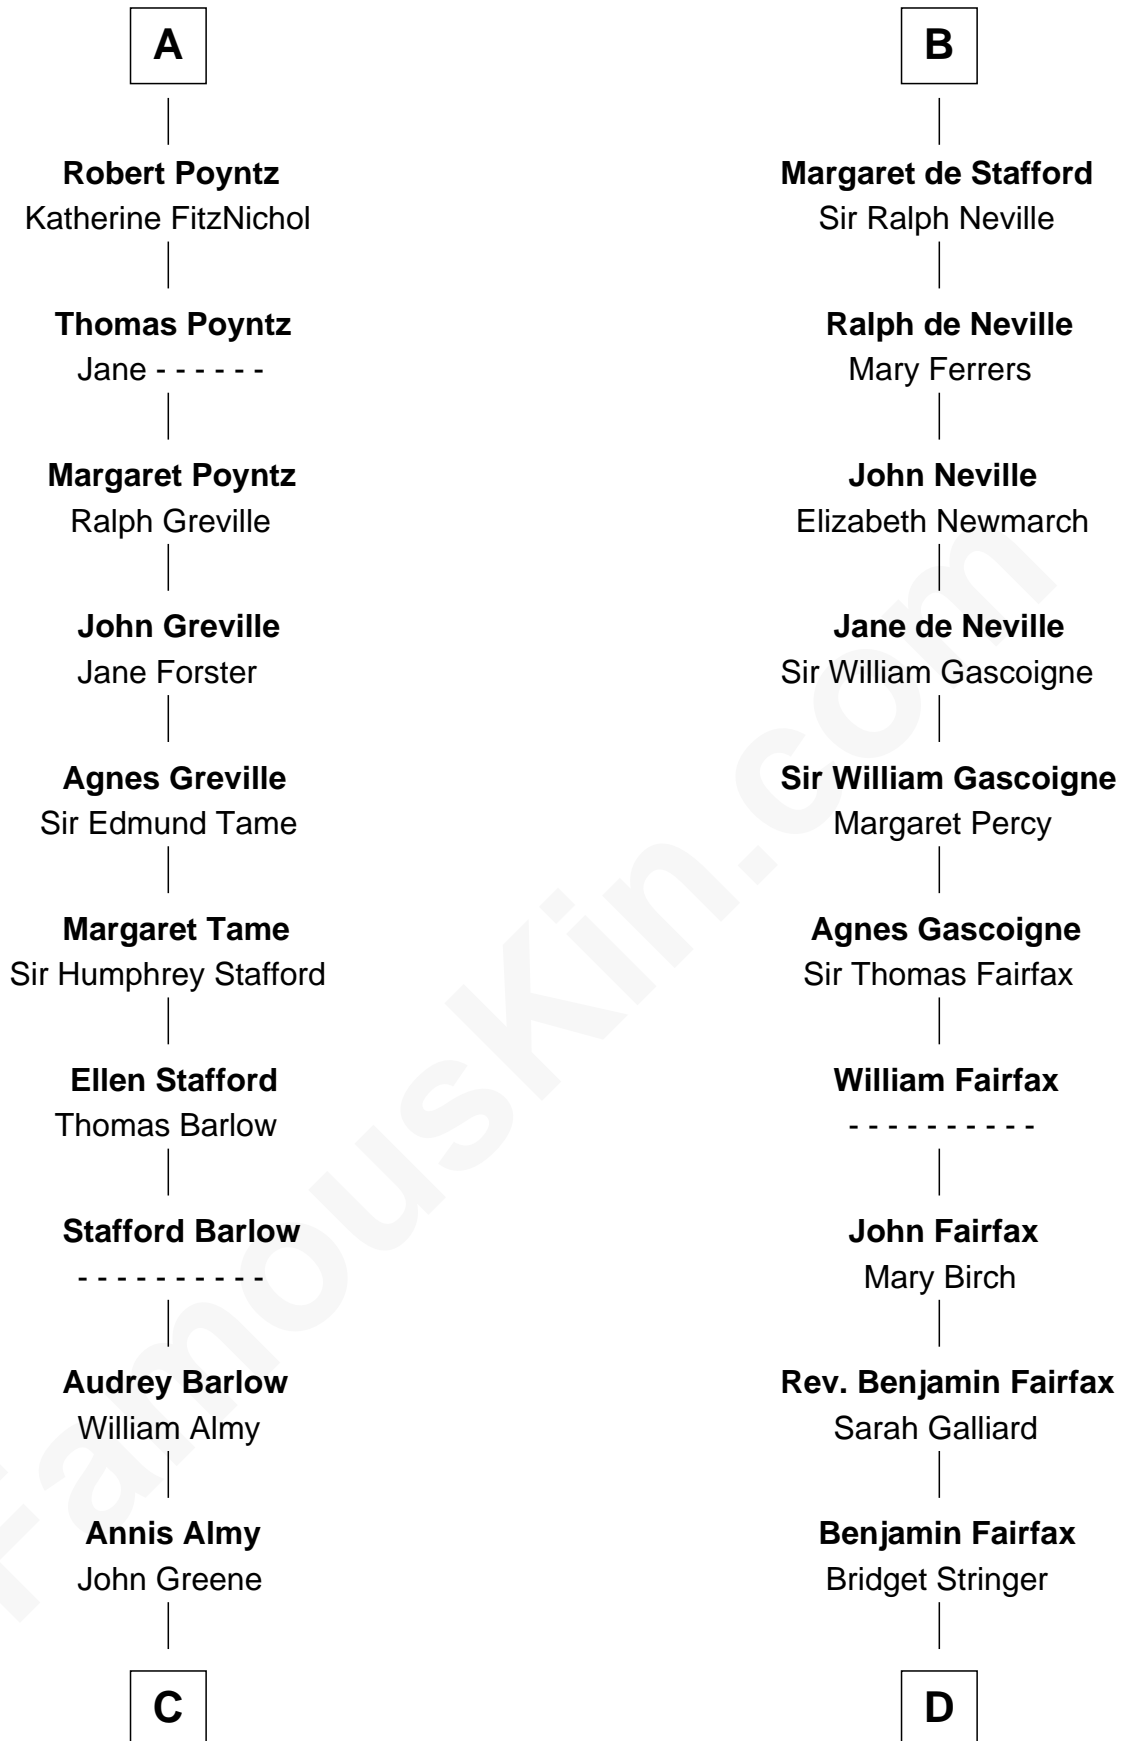

FamousKin.com

Relationship Chart of

William Greene

2nd Governor of Rhode Island

19th cousin 2 times removed of

Harriet Martineau

Author of The Hour and the Man

C

Samuel Greene

Mary Gorton

William Greene

Catharine Greene

William Greene

2nd Governor of Rhode Island

D

Sarah Fairfax