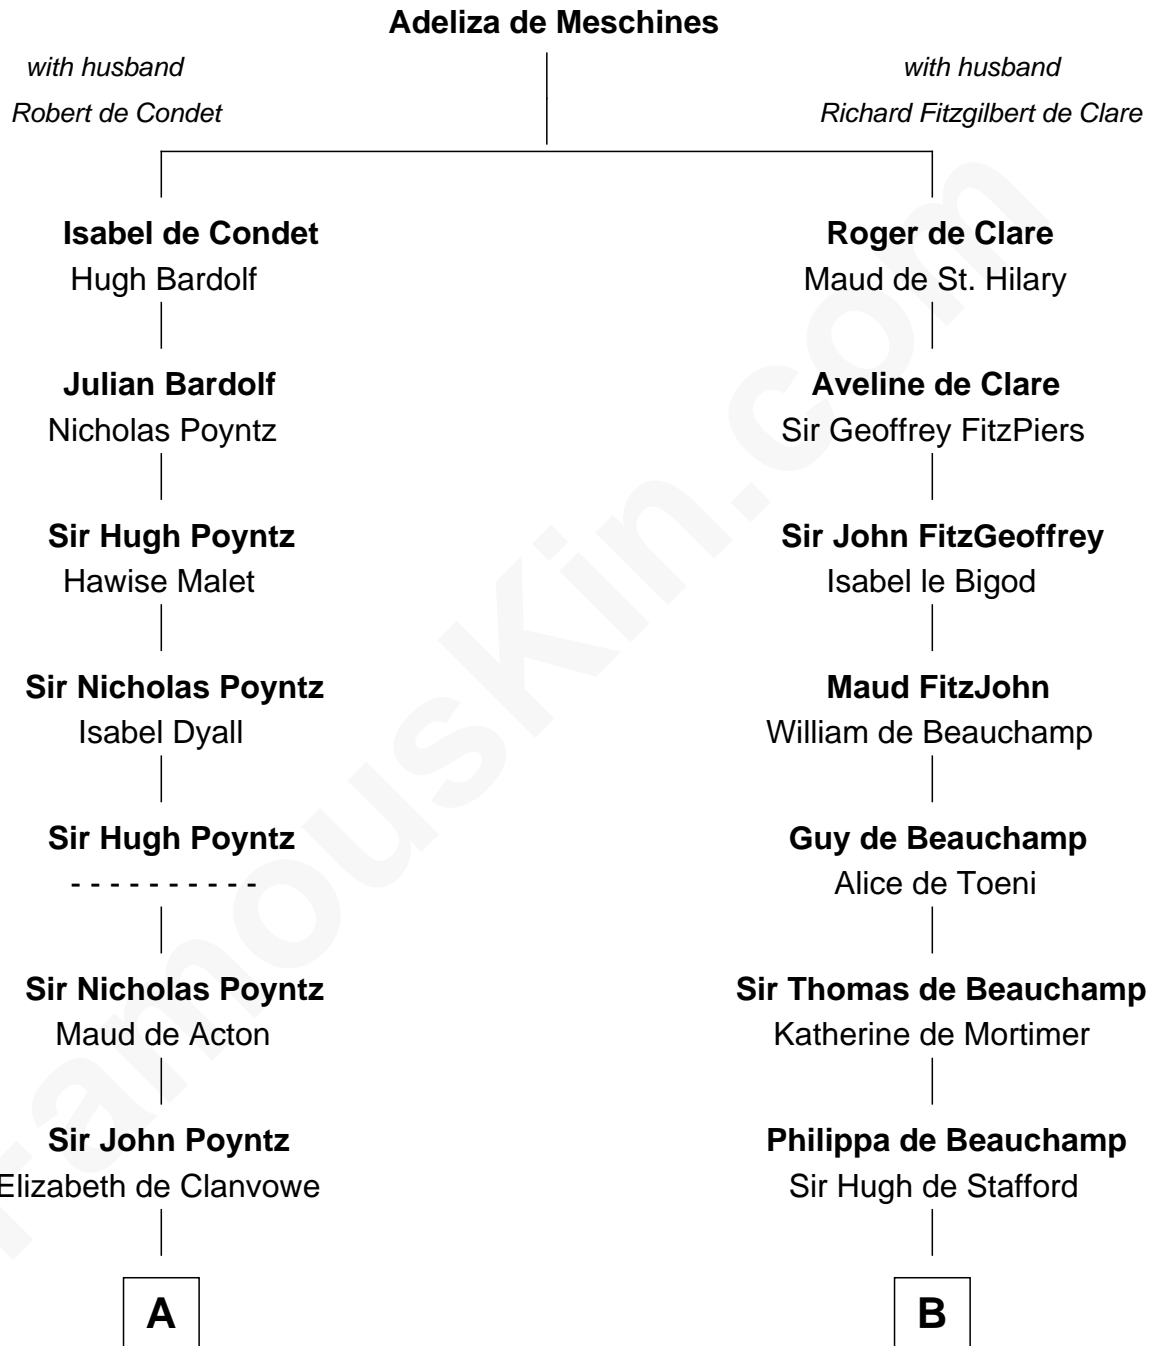

FamousKin.com

Relationship Chart of

William Greene

2nd Governor of Rhode Island

19th cousin 2 times removed of

Harriet Martineau

Author of The Hour and the Man

C

Samuel Greene

Mary Gorton

William Greene

Catharine Greene

William Greene

2nd Governor of Rhode Island

D

Sarah Fairfax