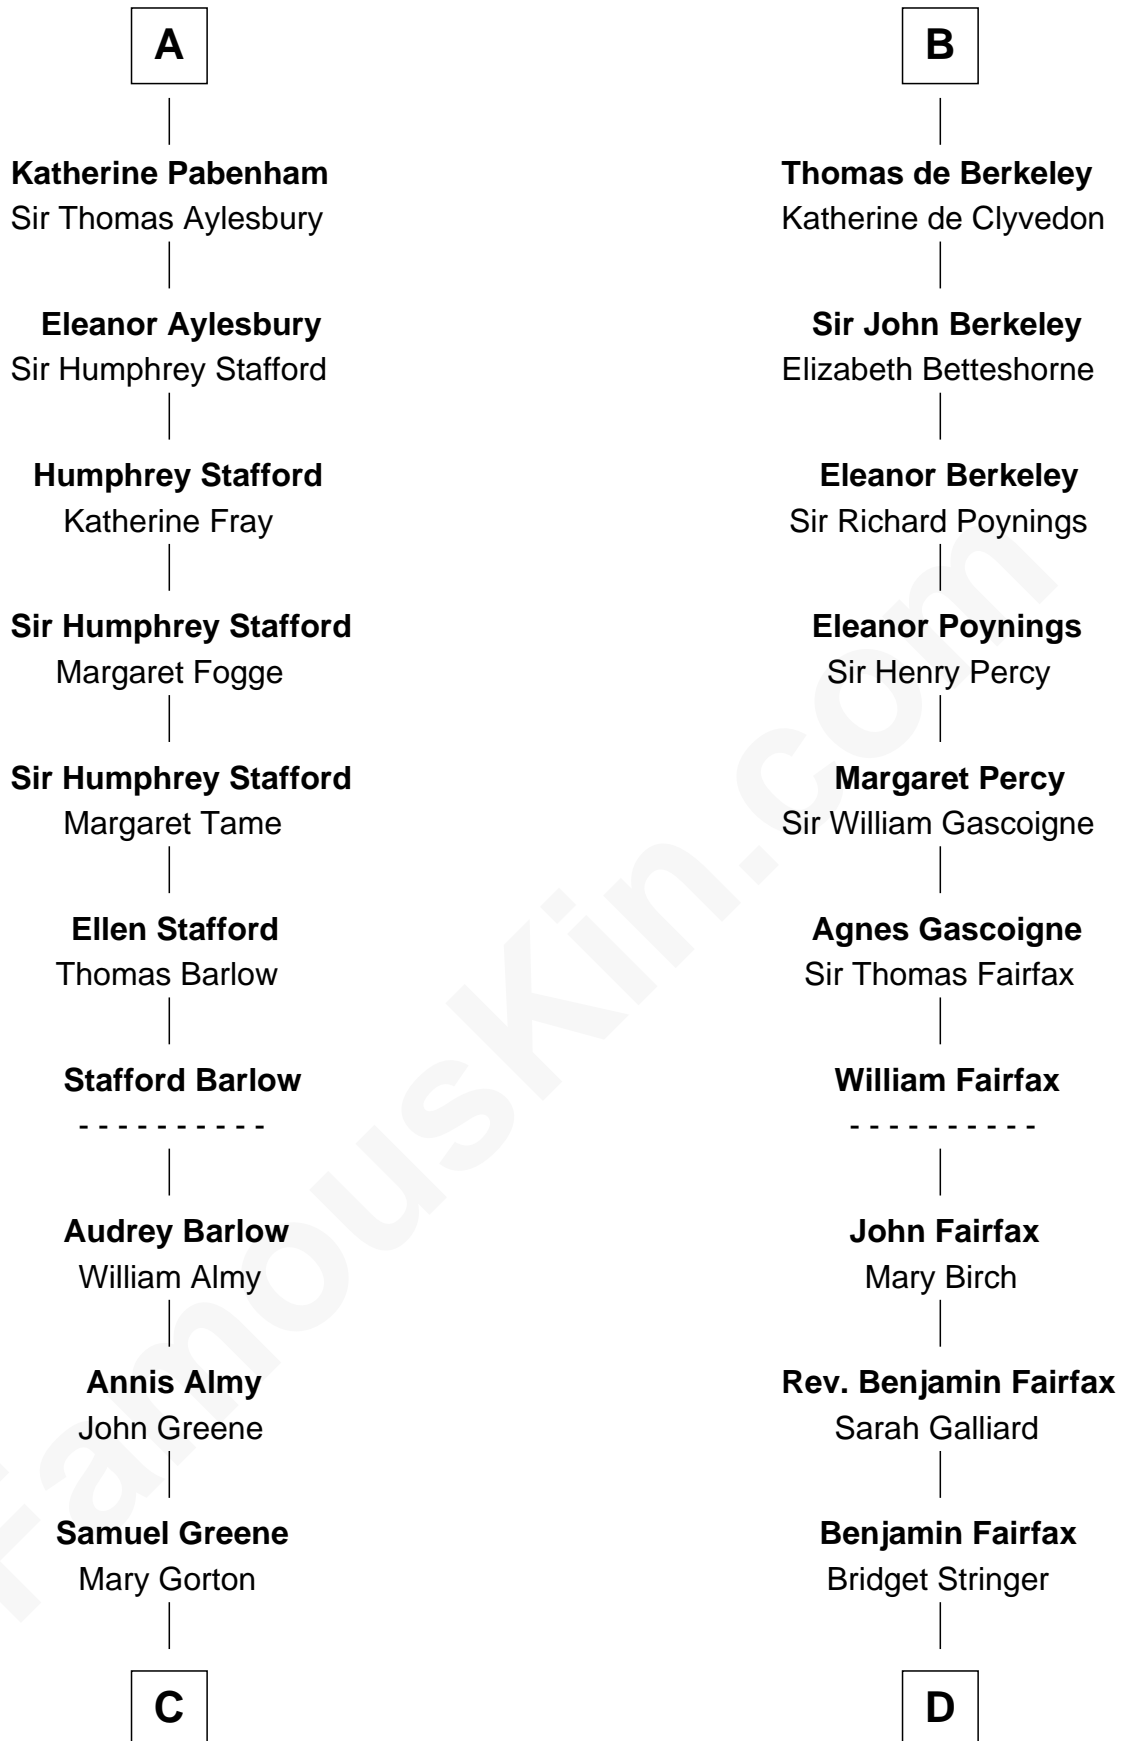

FamousKin.com

Relationship Chart of

William Greene

2nd Governor of Rhode Island

18th cousin 3 times removed of

Harriet Martineau

Author of The Hour and the Man

William I de Lancaster
Gundred de Warenne

Richard de Morville

Helena de Morville

Roland of Galloway

Alan of Galloway

Helen de l'Isle

Helen of Galloway

Sir Roger de Quincy

Margaret de Quincy

Sir William de Ferrers

Joan de Ferrers

Sir Thomas de Berkeley

Sir Maurice de Berkeley

Eve la Zouche

B

C

William Greene
Catharine Greene