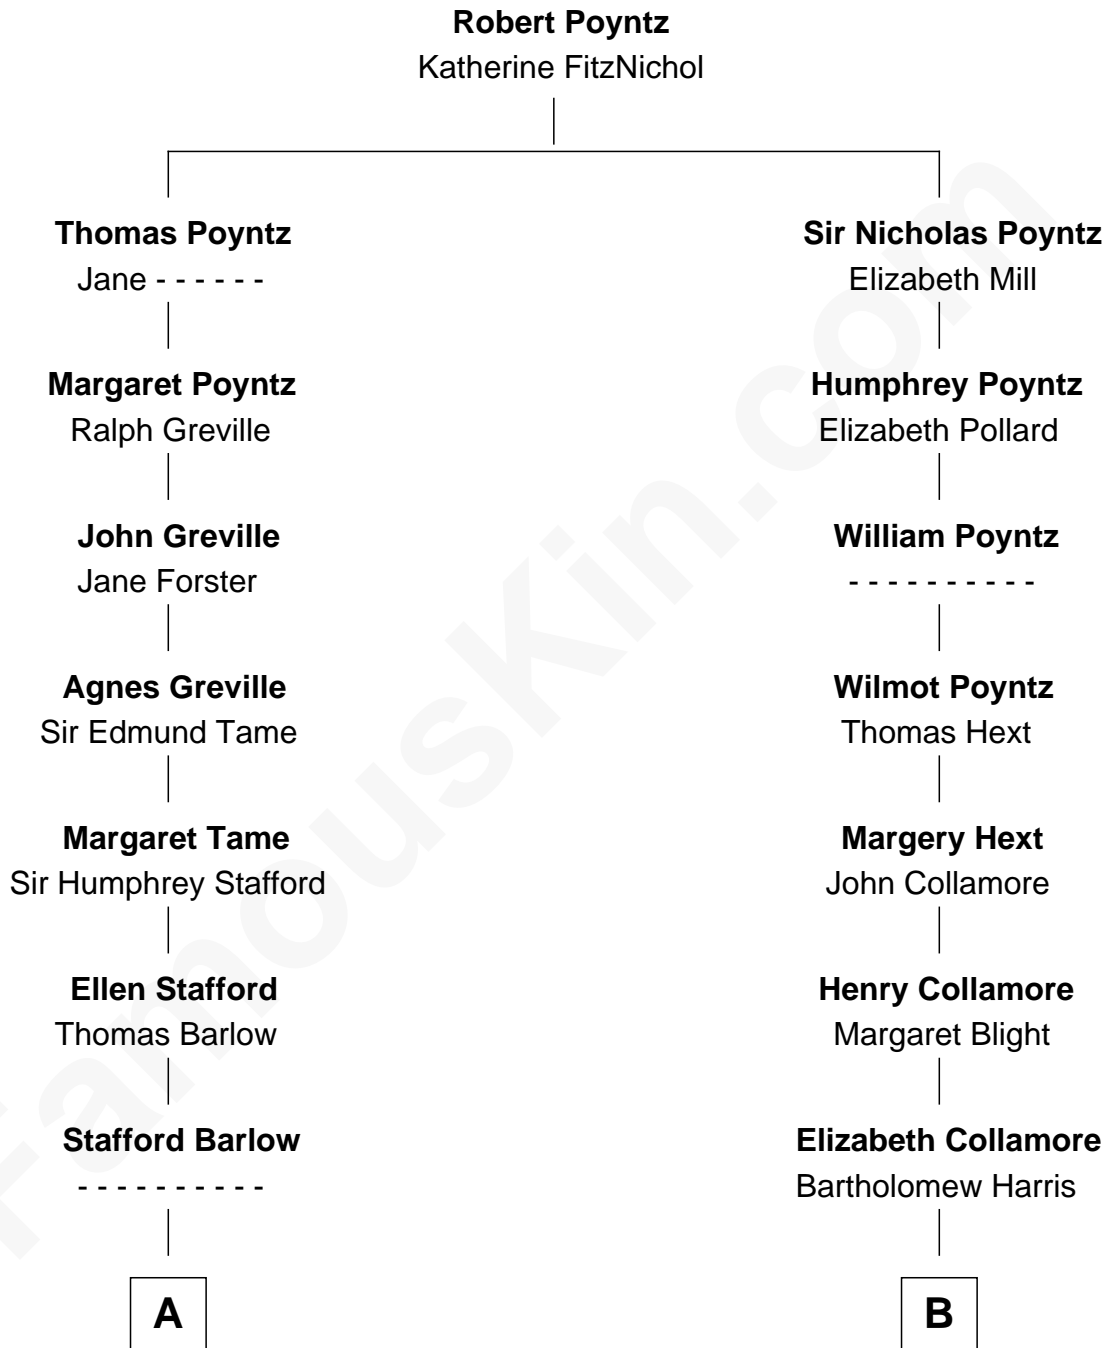

FamousKin.com Relationship Chart of

William Greene

2nd Governor of Rhode Island

11th cousin 7 times removed of

Mizuo Peck

TV and Movie Actress

C

George Leete Peck

Sanae Mizusawa

Mizuo Peck

TV and Movie Actress

FamousKin.com