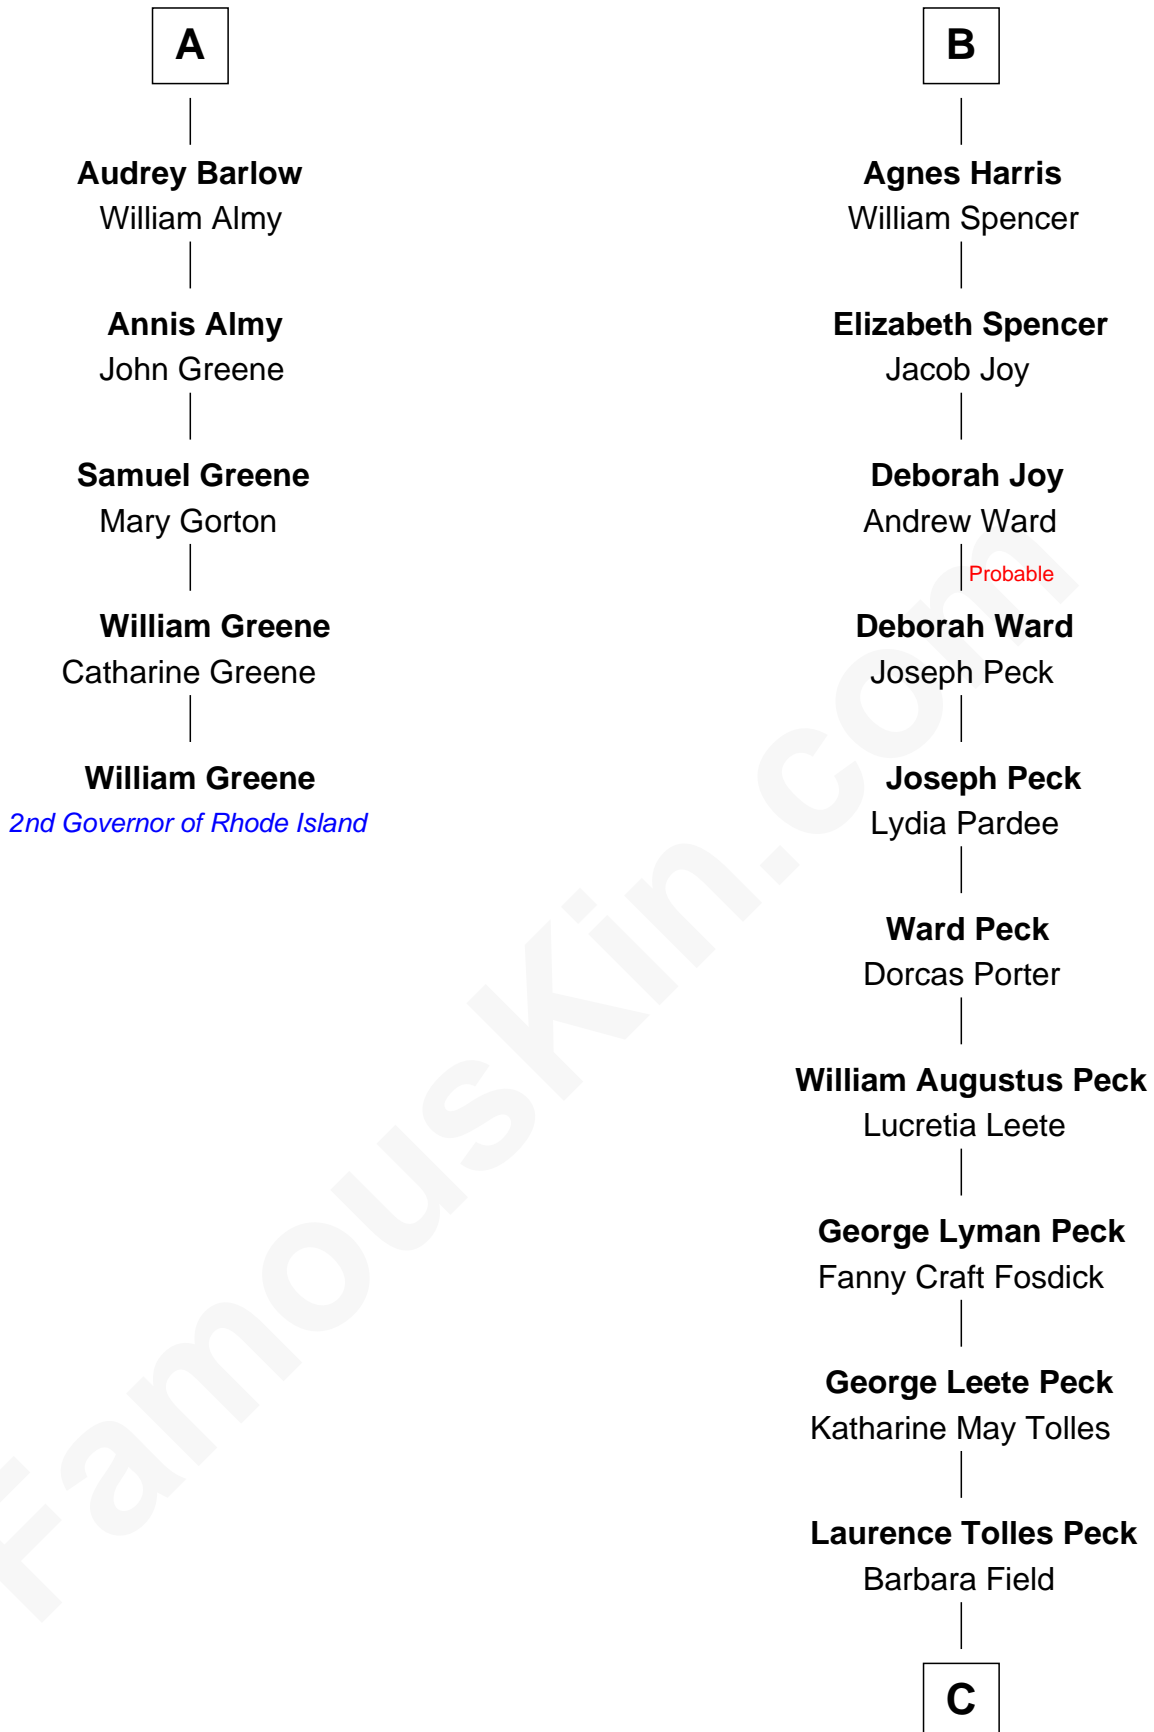

FamousKin.com Relationship Chart of

William Greene

2nd Governor of Rhode Island

11th cousin 7 times removed of

Mizuo Peck

TV and Movie Actress

C

George Leete Peck

Sanae Mizusawa

Mizuo Peck

TV and Movie Actress

FamousKin.com