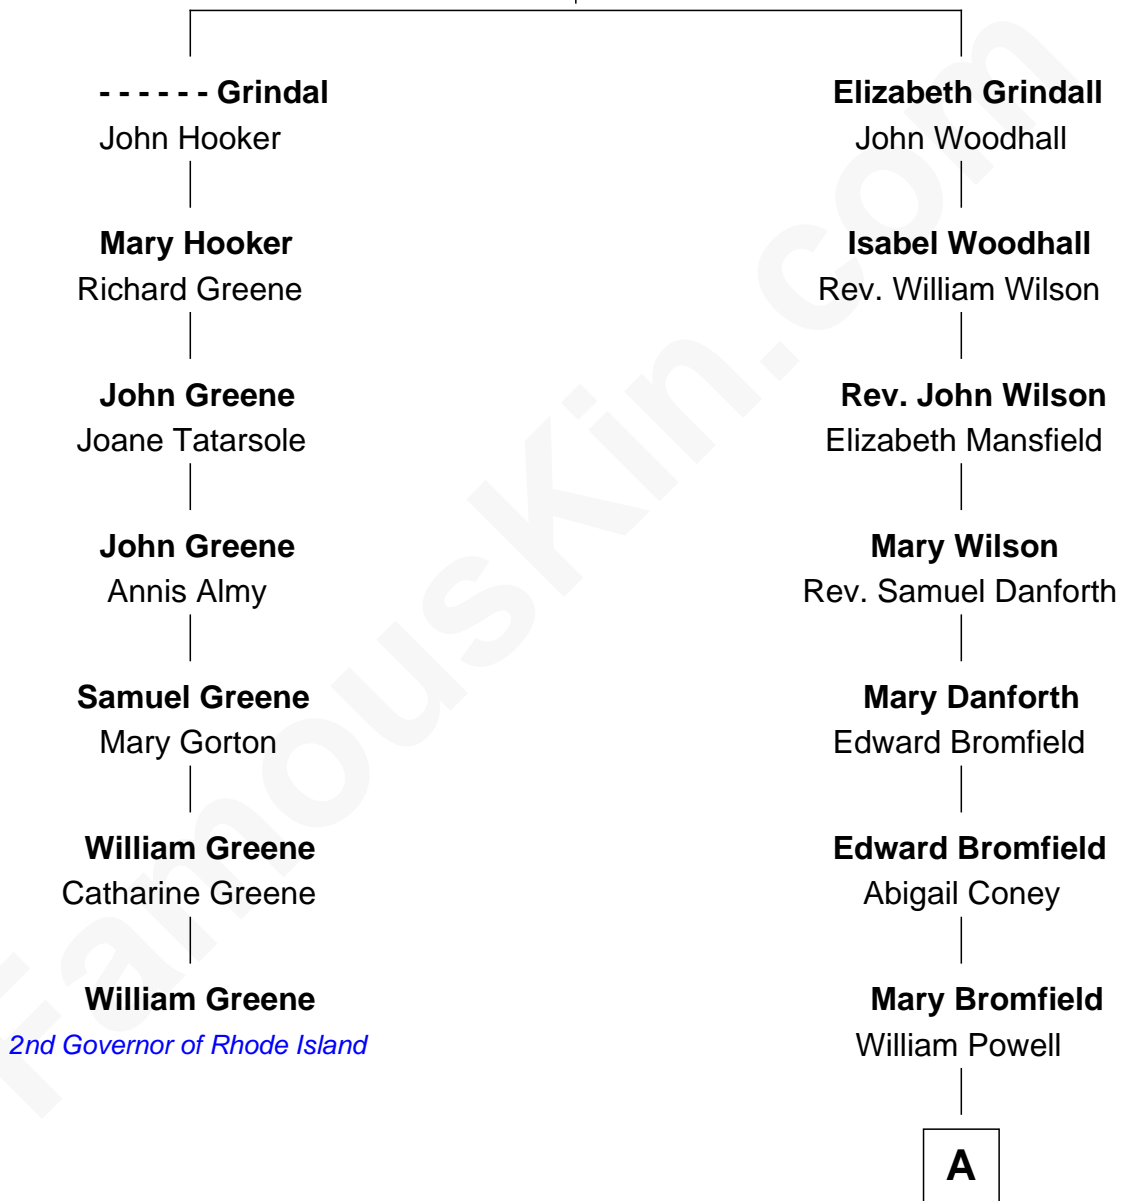

FamousKin.com

Relationship Chart of

William Greene

2nd Governor of Rhode Island

6th cousin 6 times removed of

Endicott Peabody

62nd Governor of Massachusetts

William Grindall

A

Susannah Powell

Jonathan Mason

Mary Bromfield Mason

Samuel Parkman

Dr. Samuel Parkman

Mary Eliot Dwight

Henry Parkman