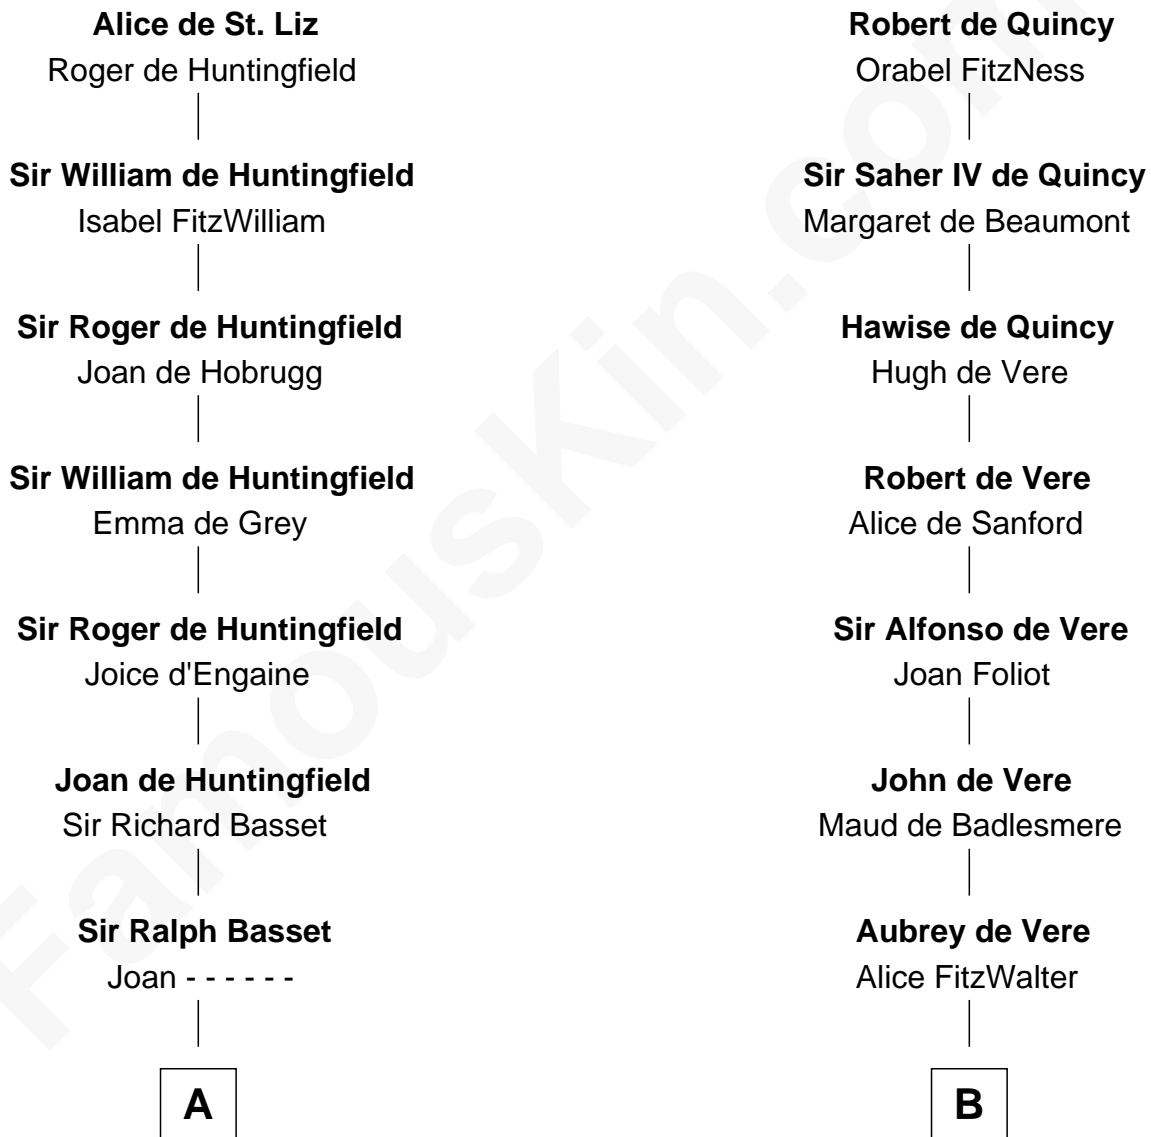

FamousKin.com Relationship Chart of William Greene

2nd Governor of Rhode Island

20th cousin 1 time removed of

James Russell Lowell

American "Fireside" Poet

Saher I de Quincy

Maud de St. Liz

C