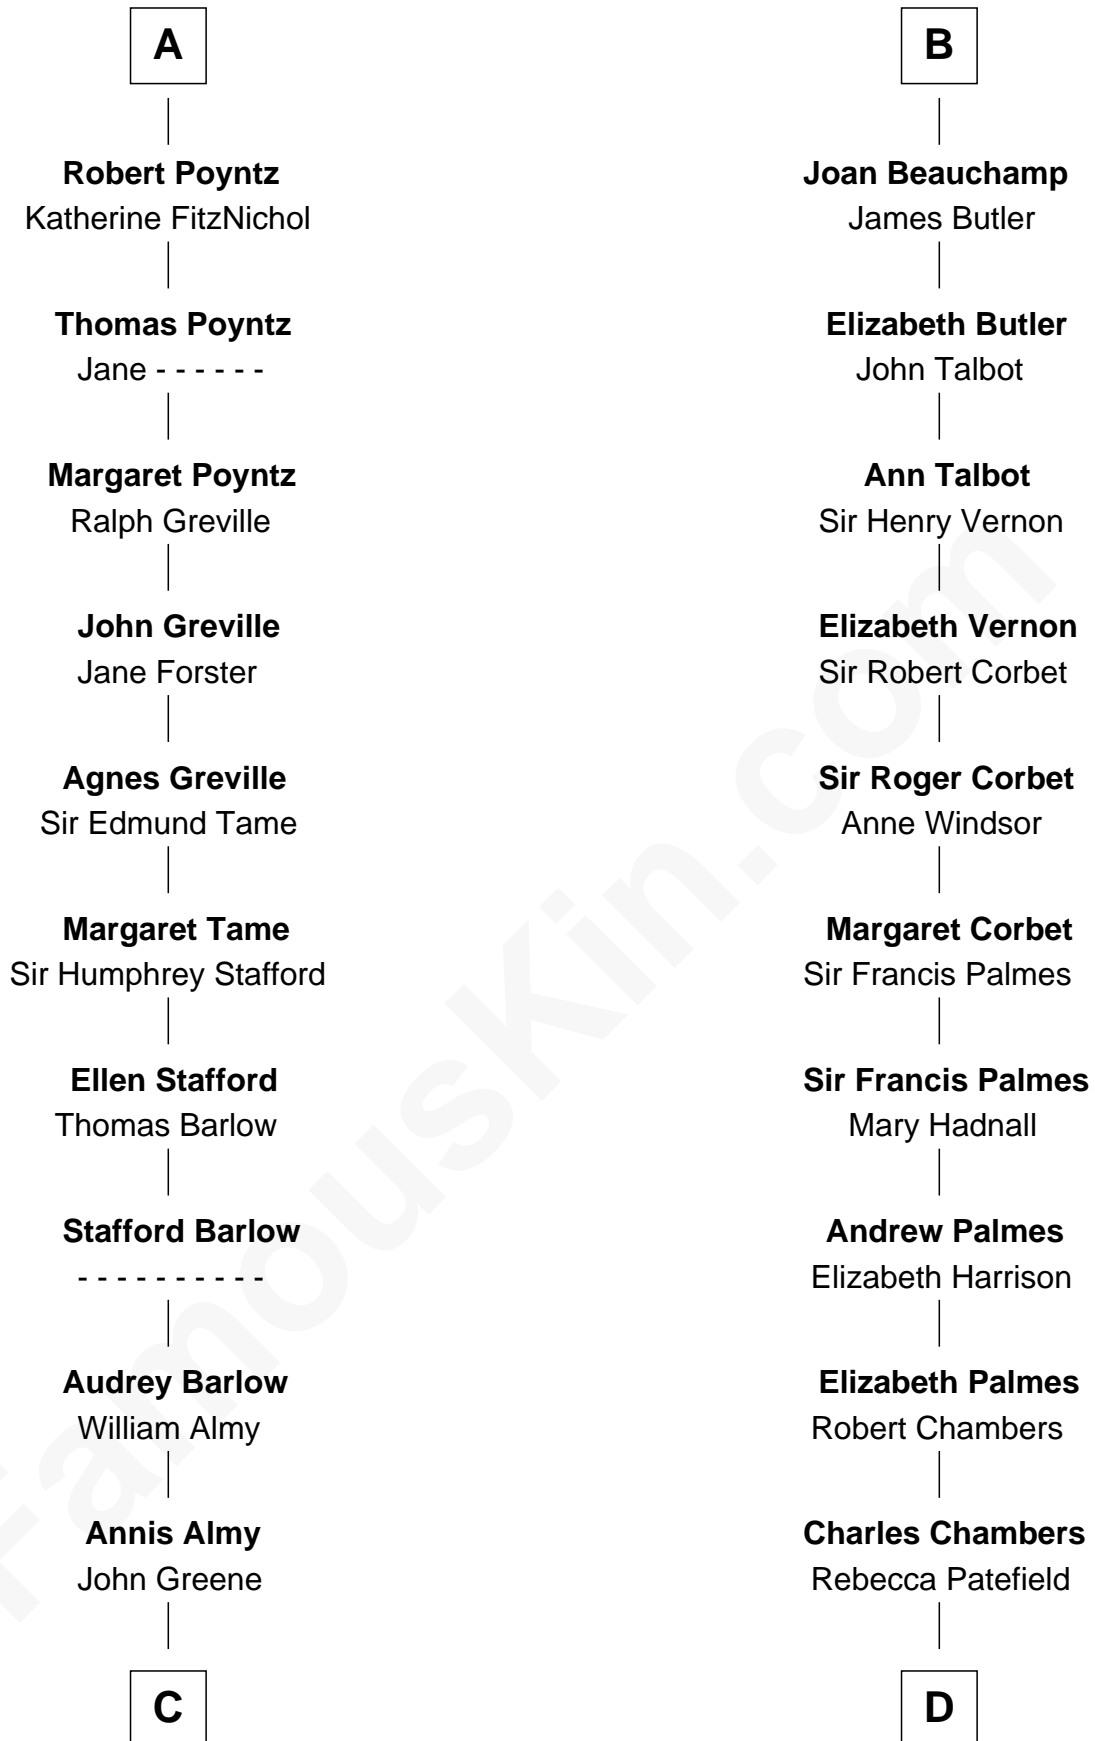

FamousKin.com Relationship Chart of **William Greene**

2nd Governor of Rhode Island

19th cousin 2 times removed of

James Russell Lowell

American "Fireside" Poet

C

Samuel Greene

Mary Gorton

William Greene

Catharine Greene

William Greene

2nd Governor of Rhode Island

D

Rebecca Chambers

Daniel Russell

James Russell