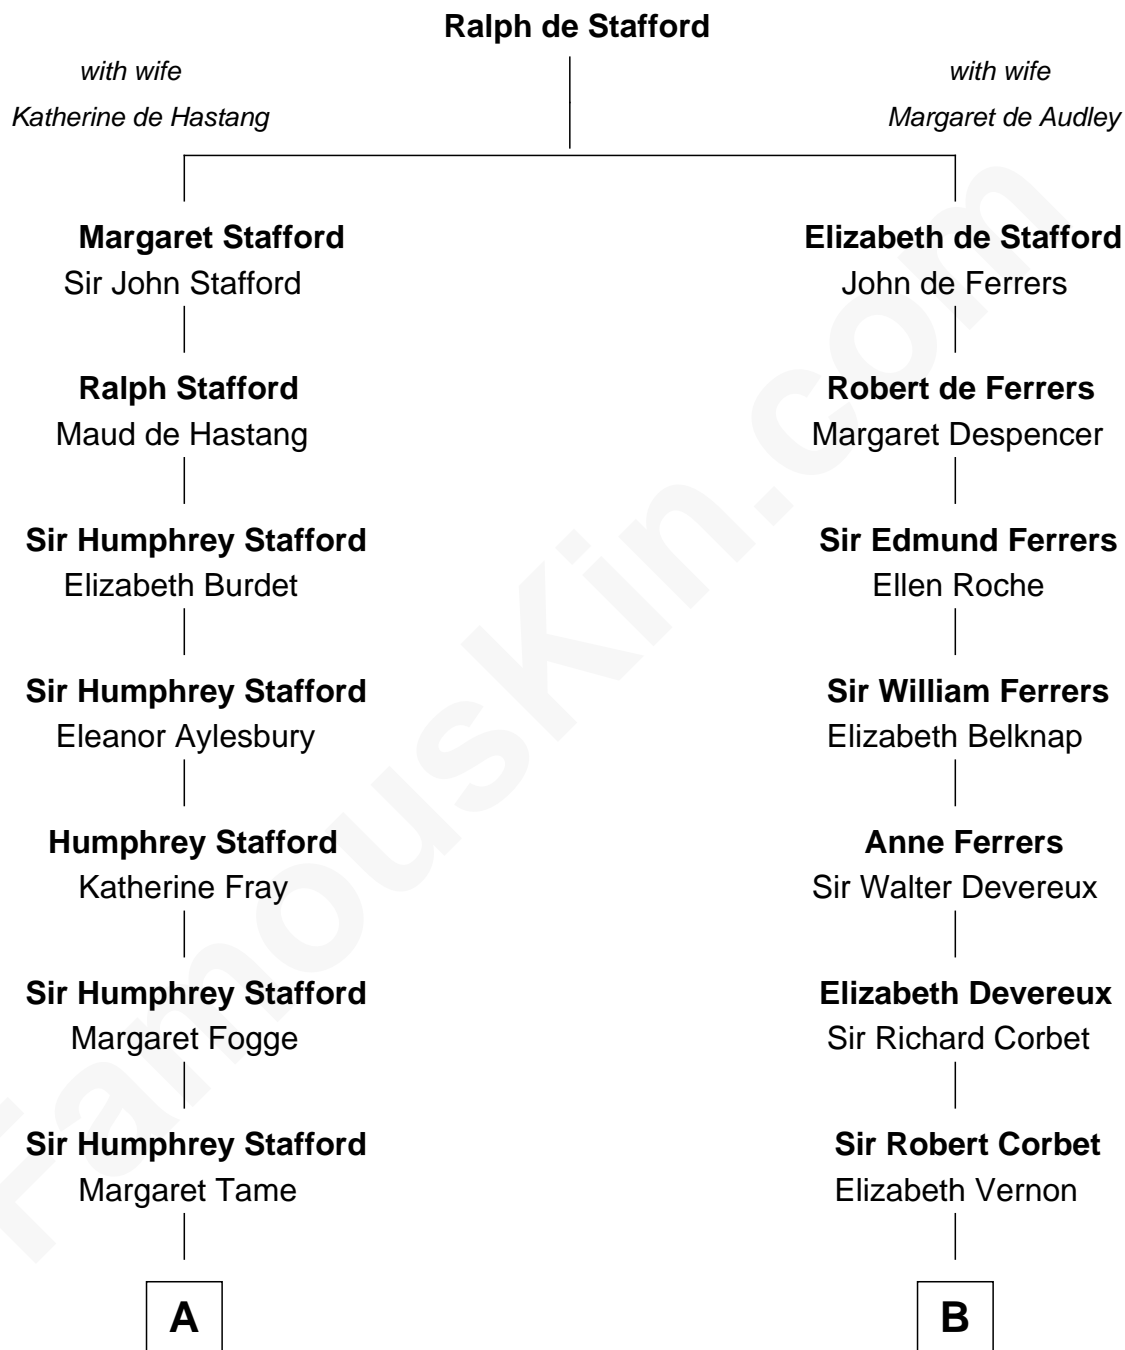

FamousKin.com Relationship Chart of William Greene

2nd Governor of Rhode Island

13th cousin 4 times removed of

James Russell Lowell

American "Fireside" Poet

William Greene photo by [Sarnold17](#) ([CC BY-SA 3.0](#))