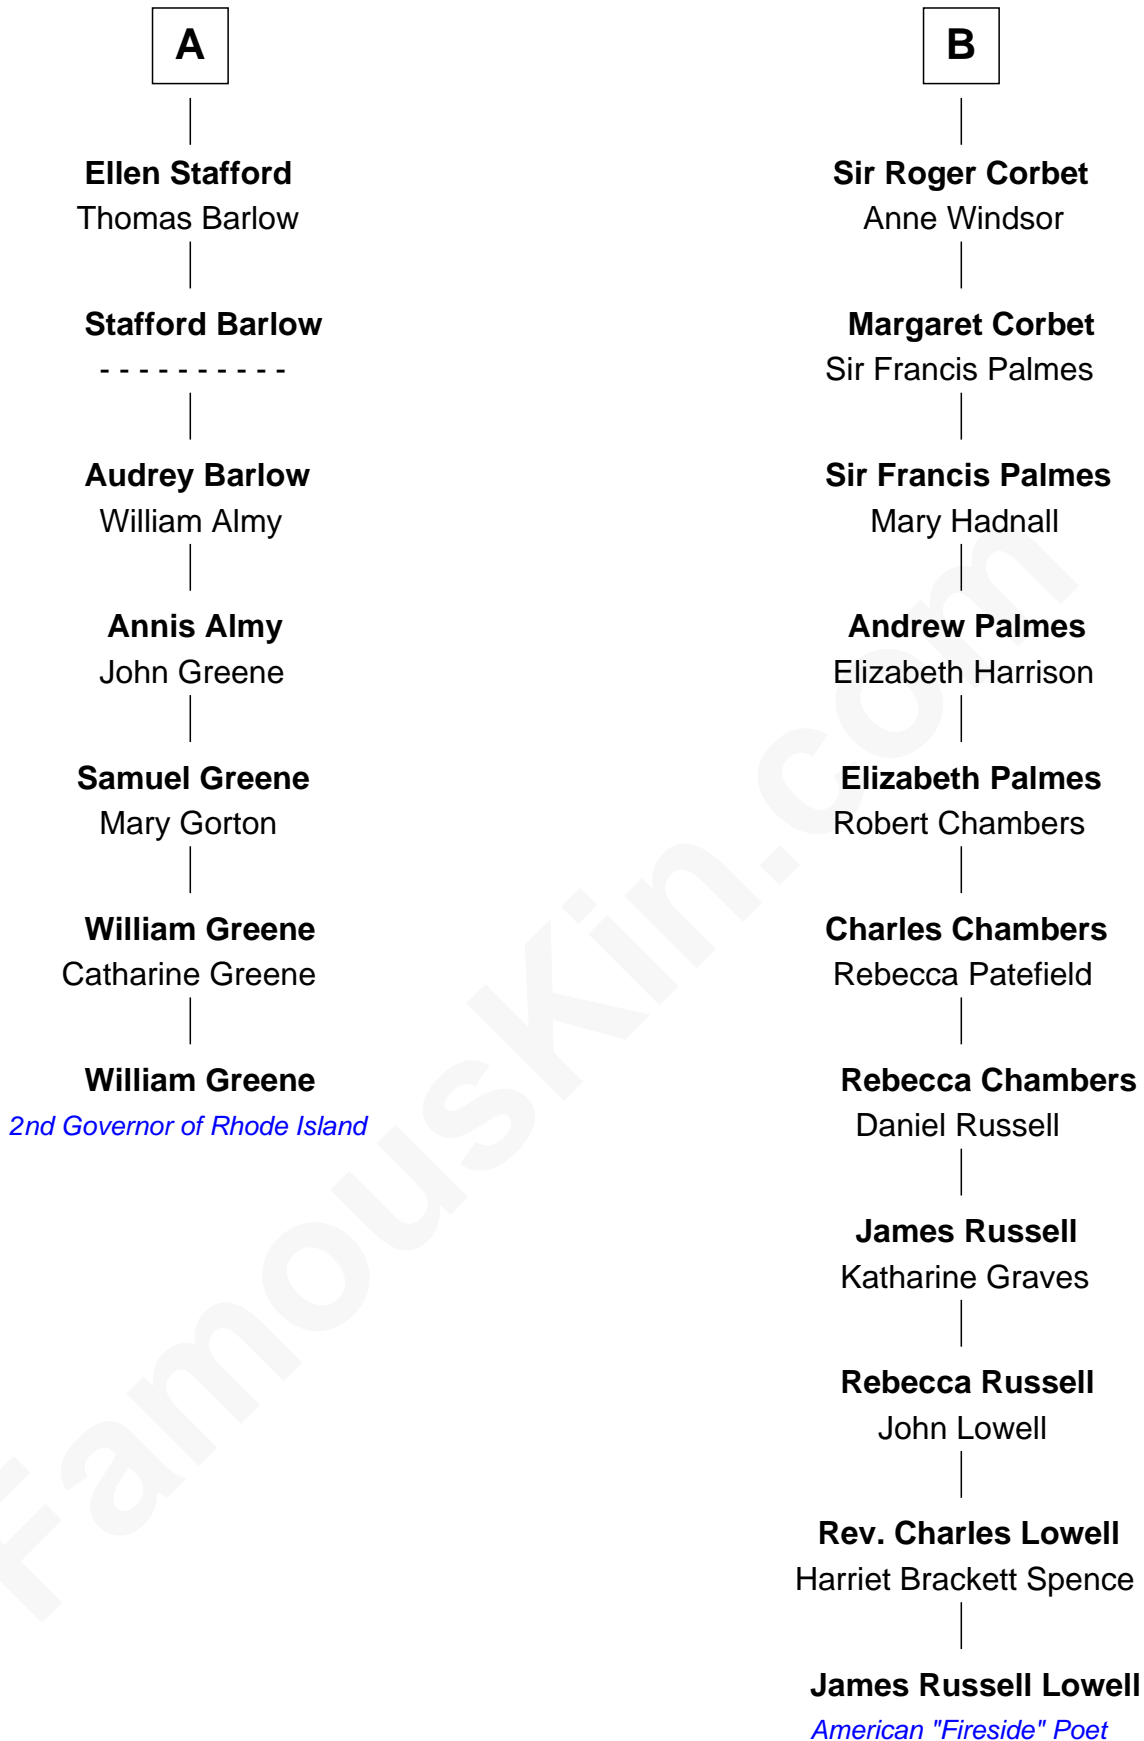

FamousKin.com Relationship Chart of William Greene

2nd Governor of Rhode Island

13th cousin 4 times removed of

James Russell Lowell

American "Fireside" Poet

William Greene photo by [Sarnold17](#) ([CC BY-SA 3.0](#))