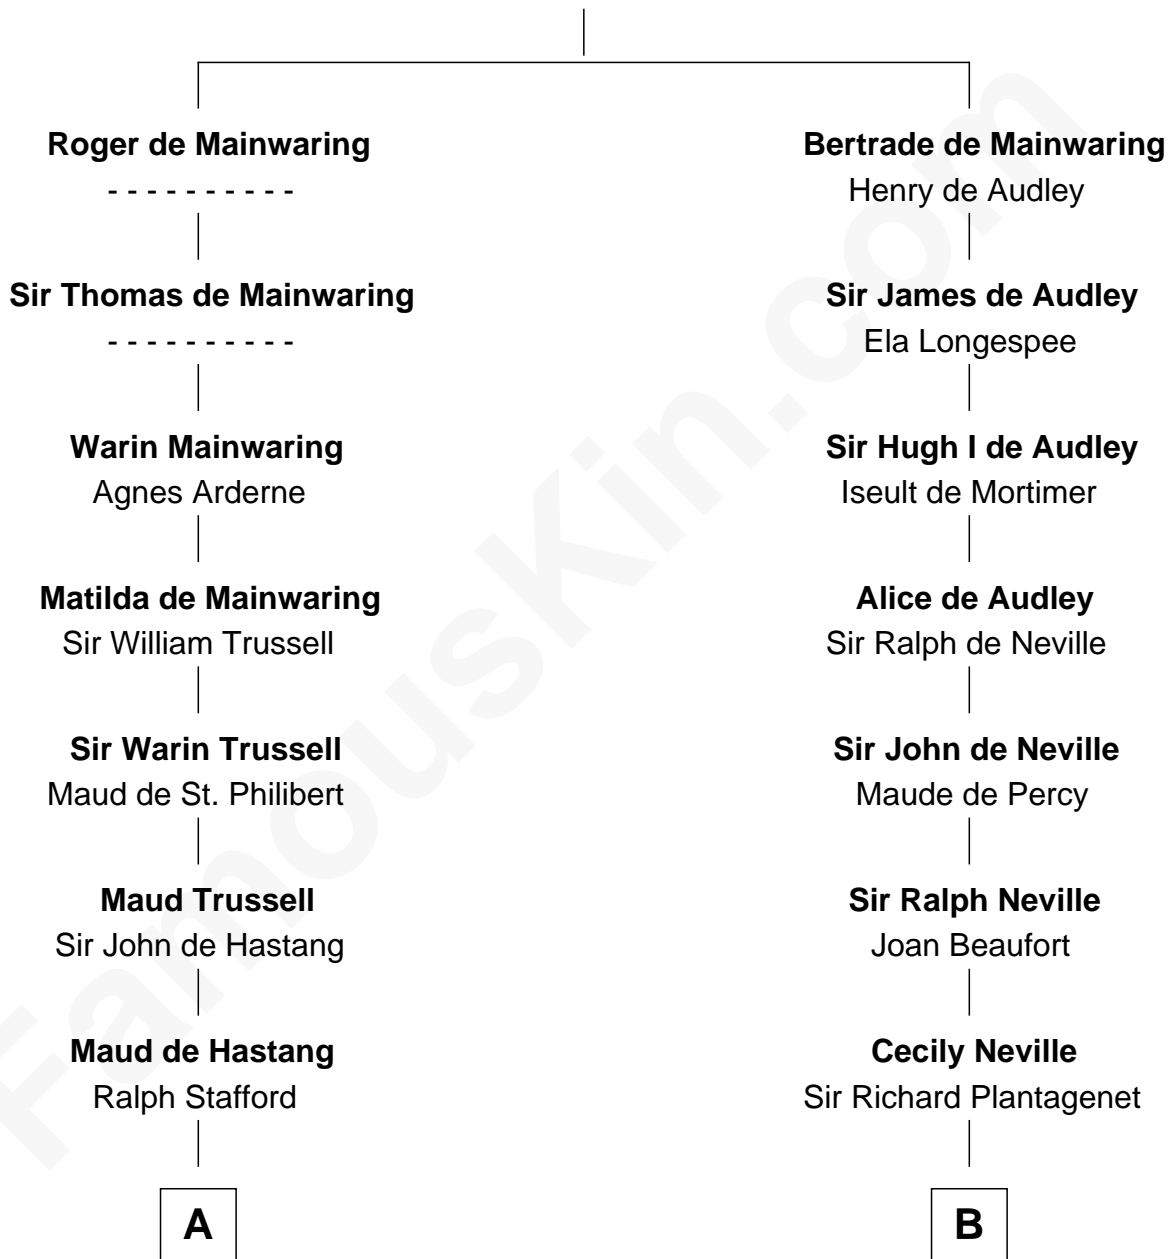

FamousKin.com Relationship Chart of **William Greene**

2nd Governor of Rhode Island

18th cousin 3 times removed of

James Russell Lowell

American "Fireside" Poet

Ralph de Mainwaring

Amice de Chester

C

William Greene
Catharine Greene

William Greene
2nd Governor of Rhode Island

D

William Traill
Isabel Fea

Robert Traill
Mary Whipple

Mary Whipple Traill
Keith Spence

Harriet Brackett Spence
Rev. Charles Lowell

James Russell Lowell
American "Fireside" Poet

FamousKin.com